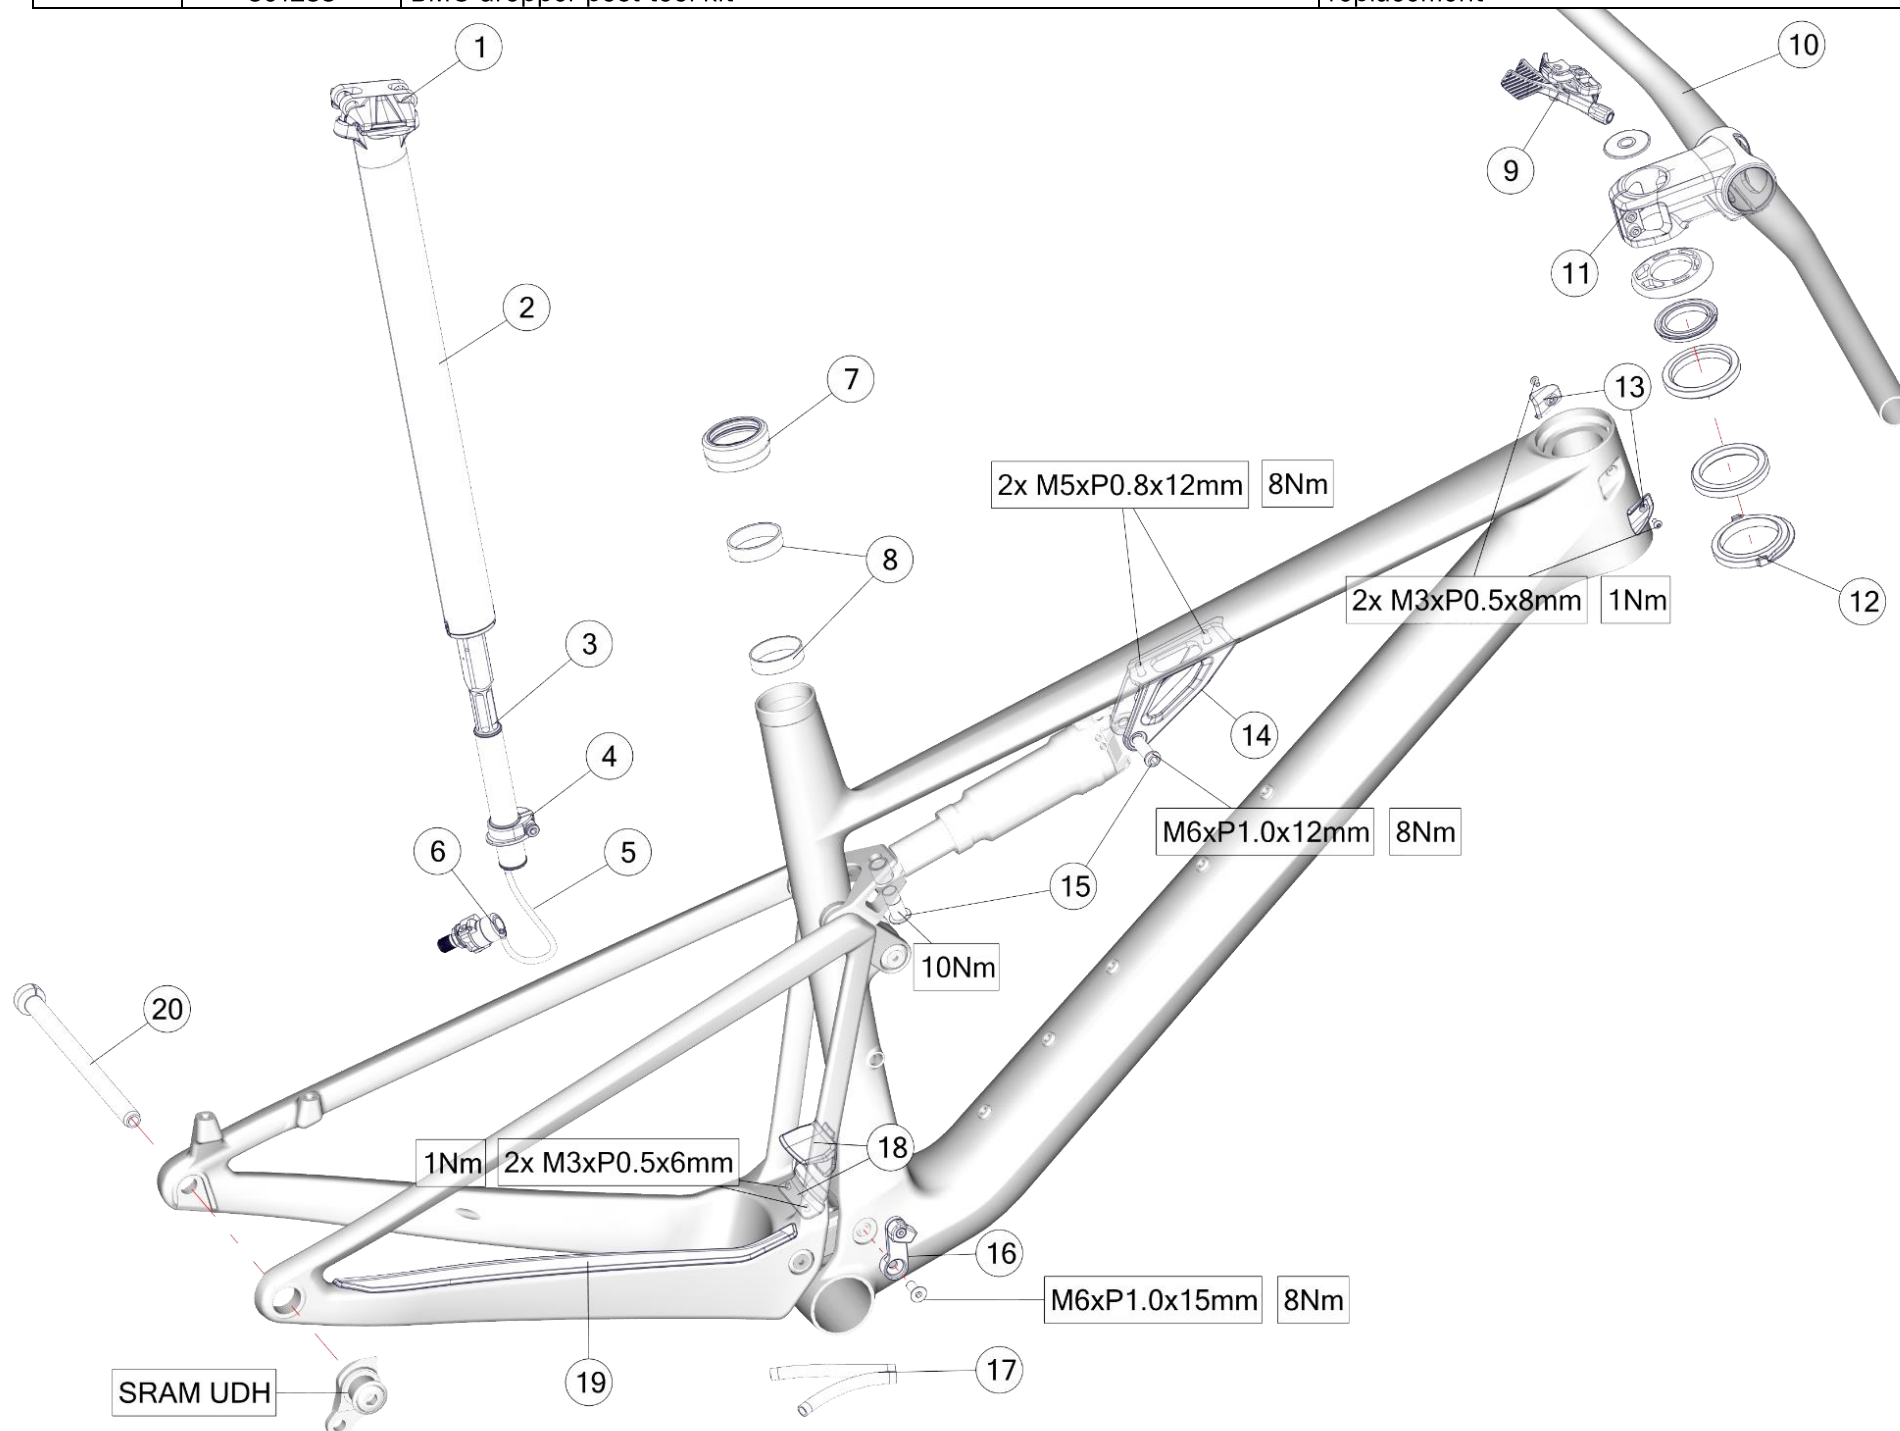

Pos. N°	Part N°	Part Name	Description
1-7	30004138	Autodrop post, S, black anodized	Incl. Saddle clamp, seatpost clamp, pressure reduction unit, remote wire and air tube
1-7	30004139	Autodrop post, M,L,XL, black anodized	
1-7	30004140	Autodrop post, S, nickel	as above. For warranty only, not for sale.
1-7	30004141	Autodrop post, M,L,XL, nickel	
1	302170	Saddle clamp for RAD and Autodrop seatpost	
1, 2	30005559	Autodrop main tube, S, black anodized	Outer tube with saddle clamp
1, 2	30005560	Autodrop main tube, M,L,XL, black anodized	
1, 2	30005561	Autodrop main tube, S, nickel	
1, 2	30005562	Autodrop main tube, M,L,XL, nickel	
3-5	30005563	Autodrop internals part kit	incl. SP clamp, remote wire and air tube
4	30004143	Autodrop Seatpost Clamp	
5	30004145	Autodrop Air Tube	2 pcs/ set
5, 6	30004144	Autodrop Pressure Reduction Unit	including air tube
7	30004142	Autodrop Sealhead	
8	302113	Fourstroke 01 Bushing kit for RAD and Autodrop post	
9	30004135	Fourstroke 01 dropper post remote lever	incl. adapter for SRAM & Shimano
10	30000746	Handlebar Mountainbike Flat Bar FB01, 760mm	760mm
11	301713'006925	Stem MSM01 Stealth 50mm	including top cap, top cap bolt and topcones for Fourstroke/ Twostroke (Ø55mm) and Agonist/ Speedfox (Ø 49.5mm)
11	301713'006926	Stem MSM01 Stealth 60mm	
11	301713'006927	Stem MSM01 Stealth 70mm	
12	301737	Fourstroke 01 headset	
13, 17	30004040	Cable guide No. 33	
14	30004134	Fourstroke 01 Top tube shock mount	
15	30004133	Rear shock bolt set No. 7	
16	30004043	Lightweight 1x Chainguide	
18	30004136	Fourstroke 01 mud flap	
19	30004137	Fourstroke 01/ Fourstroke/ Fourstroke LT Chainstay protector	
20	30000706	BMC SCOR Axle Kit #8	black
-	301288	BMC dropper post tool kit	for Autodrop/ RAD/ Trailsync bushing replacement