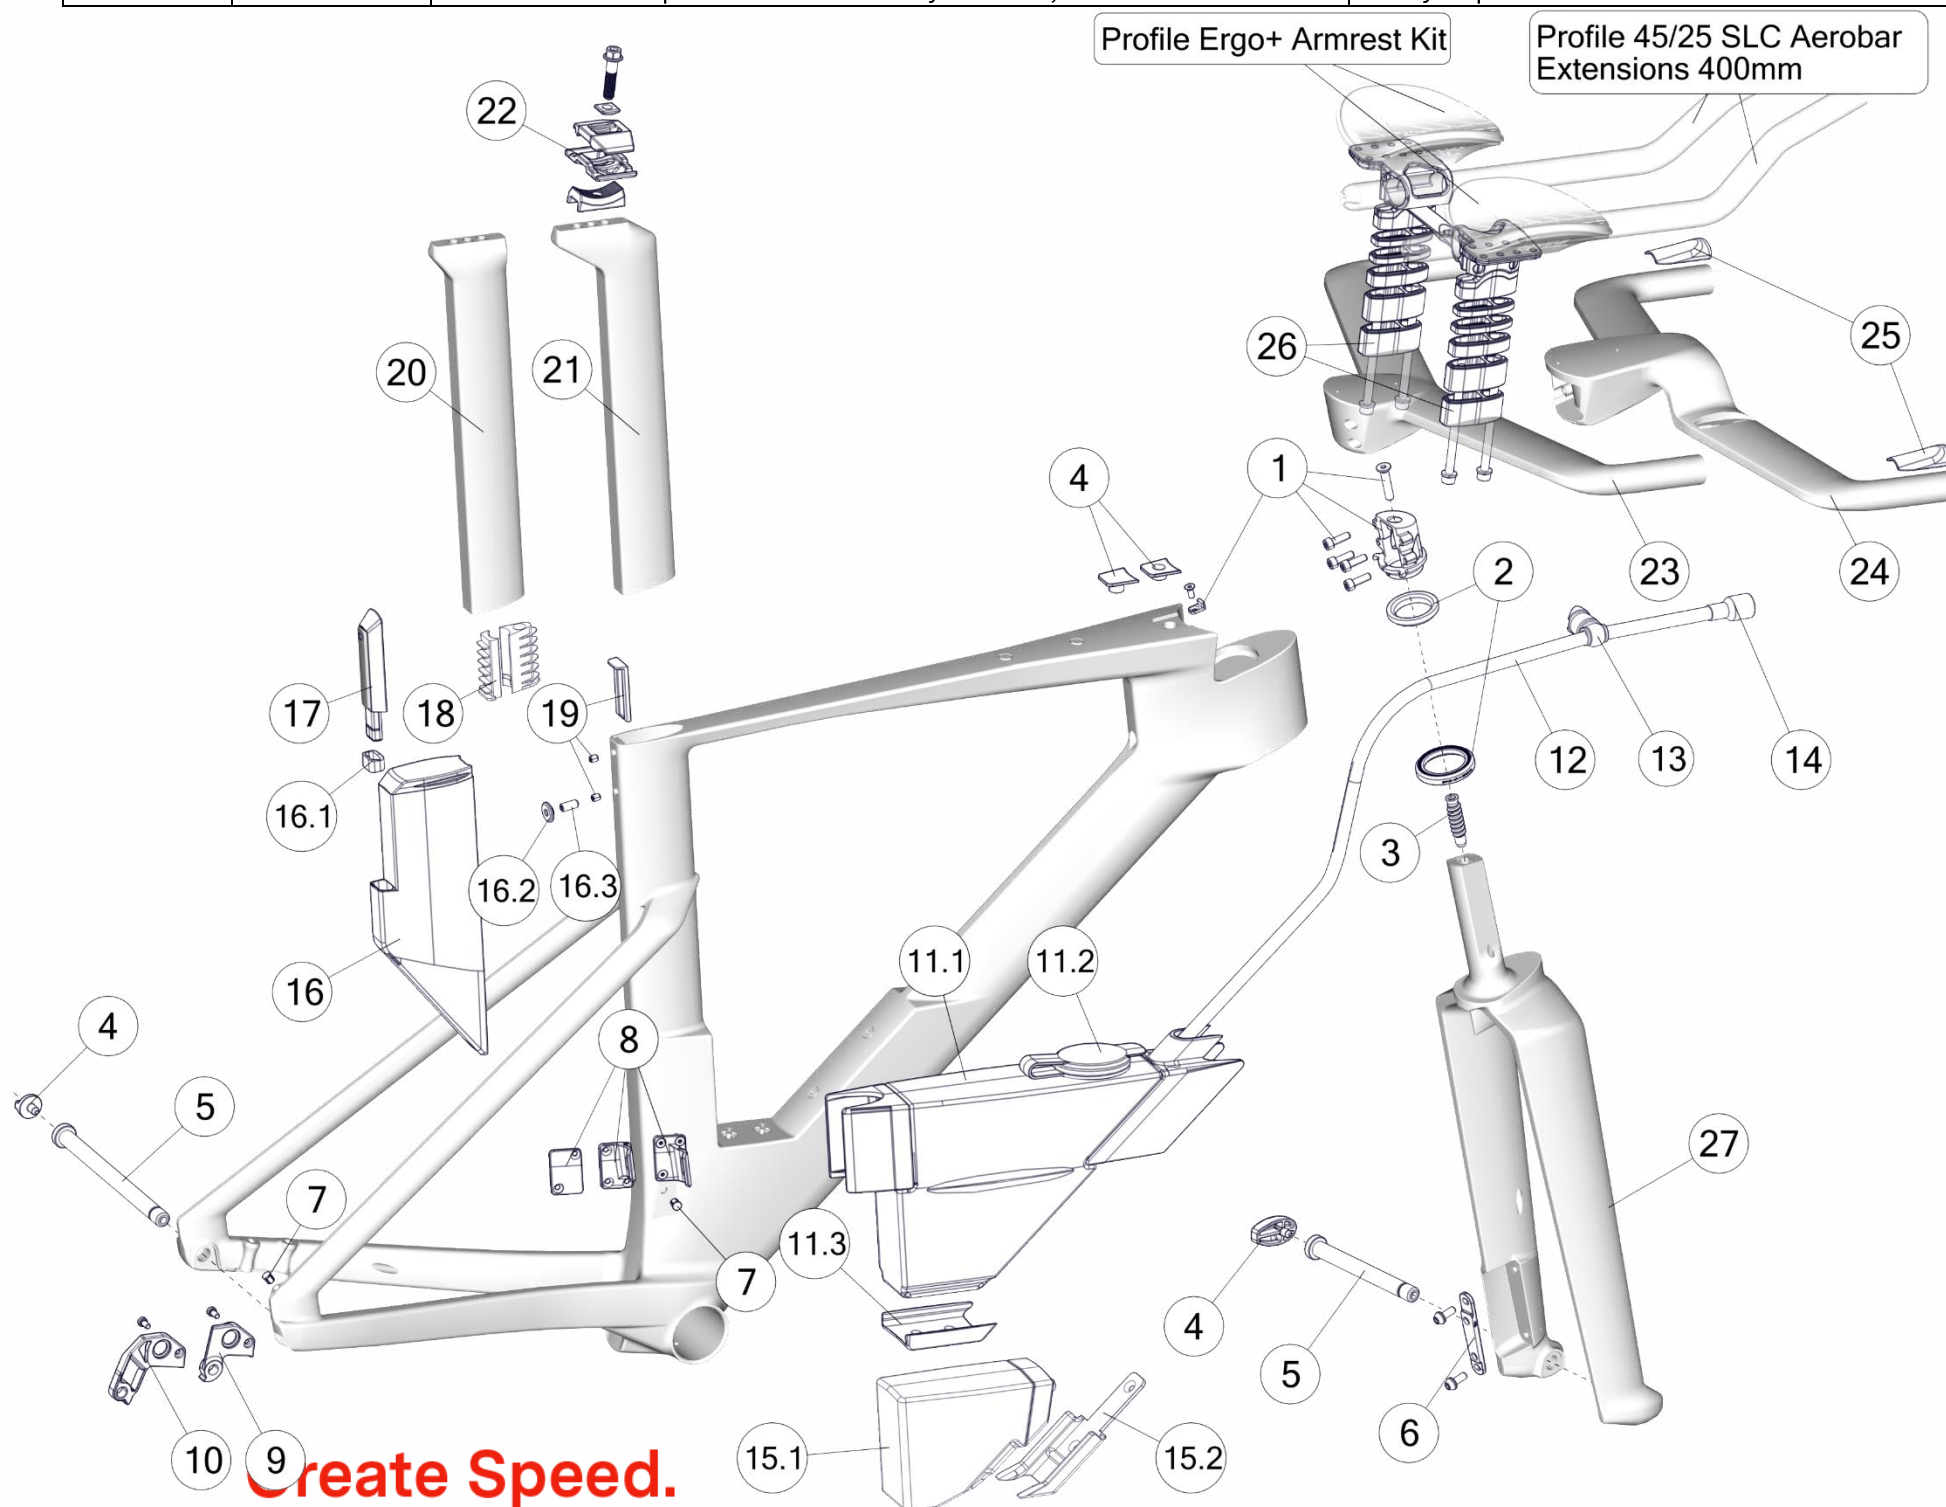

Pos. N°	Part N°	Part Name	Description
1	30006296	Headset Sleeve Speedmachine 00/01	incl. Rotation stopper
2	30006294	Headset Bearings SM00/01	
3	30007222	Flat steerer expander bolt, short, incl. Top cap bolt	Self-cutting bolt & top cap bolt M6x45mm
4	30006292	Thru Axle and Top Tube Covers SM00/01	2pcs/ each
5	30006250	Thru Axle Kit No.10	M12x1x117mm/ M12x1x161.5mm, flat head
6	30000714	BRK Mount ADP SLR01 SLR	
7	212492	Di2 plug kit #3	10pcs/set
8	30006301	Front Derailleur Hanger SM00/01	
9	30006287	Dropout No. 81	Sram/Campagnolo/Shimano classic mount
10	30006288	Dropout No. 82	Shimano direct mount
11	30006179	TRI FuelTank 1200 SM00/01	
11.2	30006300	TRI FuelTank 1200 Lid SM00/01	
12	30006295	TRI Hydration Straw Speedmachine 00/01	
13	30006181	TRI Hydration Magnet Speedmachine 00/01	
14	30006182	TRI Hydration Bite Valve Speedmachine 00/01	
15.1	30006298	TT Bottle SM00/01	
15.2	30006297	TT Bottle Mount SM00/01	
16	30006180	Rear Storage 260 SM00/01	
16.1	30006911	Rear Storage Light Seal SM00/01	10pcs/set
17	30006814	BMC Rear Light 25	
17	30006254	BMC Rear Light 20 StVO	
18	30006813	Seatpost Battery Holder SM00/01	
19, 16.2, 16.3	30006293	Seatpost Clamp SM00/01	
20	30006322	SP AS7, 0, 0-400	0mm offset, 400mm length
21	30006321	SP AS7, 0, 25-400	25mm offset, , 400mm length
22	30007242	Saddle clamp No. 4	
23	30006136	CKP BASE 24-R6, 0, FLAT-400, RED	
23	30006138	CKP BASE 24-R6, 0, FLAT-400, CBN	
24	30006137	CKP BASE 24-R6, 0, LOW-400, RED	
24	30006135	CKP BASE 24-R6, 0, LOW-400, CBN	
25	300826	Hand stopper	
26	30006299	Extensions Adaptor and Riser Kit Speedmachine 00/01 Cockpit	2x20mm, 1x 10mm, 2x 5mm Spacers + bolts
27	30006134	Flat steerer fork Speedmachine01 Ready To Paint, S	Ready to paint
27	30006124	Flat steerer fork Speedmachine01 Ready To Paint, M	Ready to paint
27	30006169	Flat steerer fork Speedmachine01 Ready To Paint, L	Ready to paint