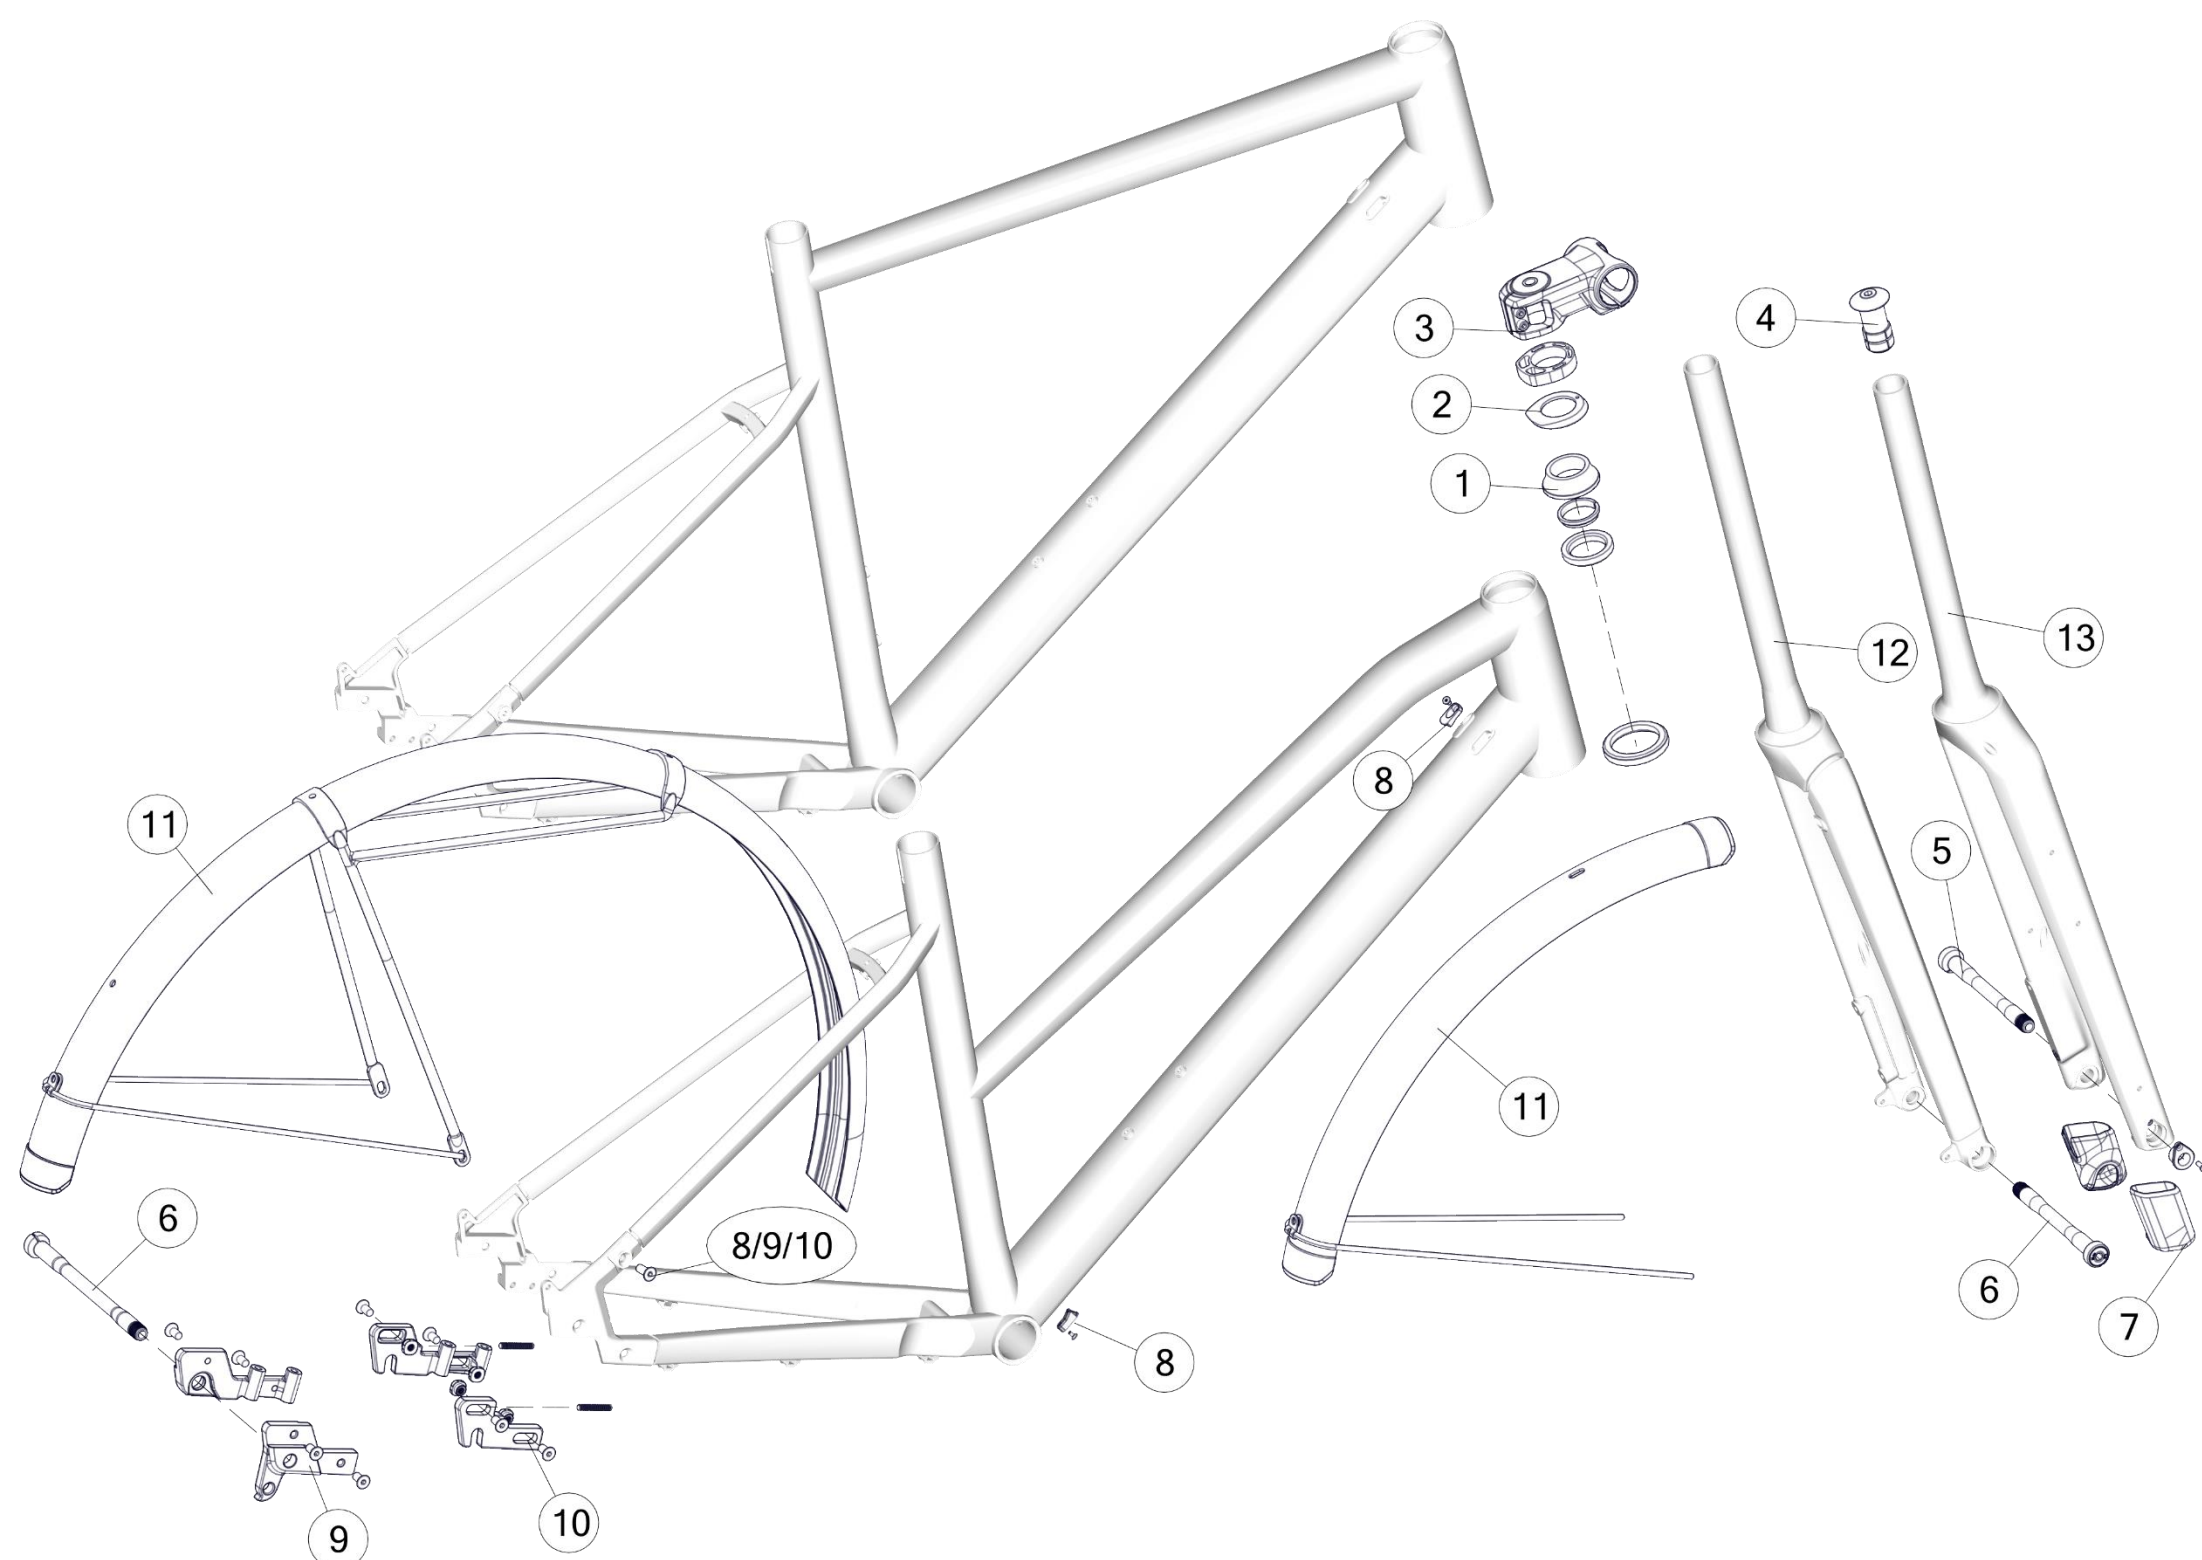

257 / ALPENCHALLENGE AL

Pos. N°	Part N°	Part Name	Description
1	30002030	Headset 257/AC/URS/RMX AL MY22	
2	30002029	Topcone MSM01 46mm	For MSM01 Stem
	30004313	Topcone Set ICS1, round 257 (3x10mm spacers) - p2p	For ICS1, ICS0° stem
	30002039	Topcone Set ICS2, round 257 AMP (3x10mm, 2x3mm spacers) - p2p	For MTT stem
3	30002079	Stem MSM01, 80mm, MY22	including 46mm Topcone
3	30002080	Stem MSM01, 90mm, MY22	including 46mm Topcone
4	300683	Expander #5	
5	301694	Thru axle kit #3	Black anodized, for carbon fork
6	30002031	Axle kit #9	Black anodized, for aluminium fork
7	30001765	URS Rock Socks	black rubber, for carbon fork
8	30001758	Cable Guide #30	
9	30001759	Dropout #75	for rear derailleur
10	30001760	Dropout #76	for internal gear hub
11	30003195	257 Fender/Rack Kit w/Bolts	
11	30006800	257 Rake Wide	Compatible with Ortlieb bags, without fender
12	30004085	FK 257/ AC AMP ready to paint	Aluminium fork, ready to paint
13	30004091	FK RMX AL/ URS AL/ Alpenchallenge AL ONE ready to paint	Carbon fork, ready to paint
-	30006245	257 TT Alloy Plate	Orange TT plate