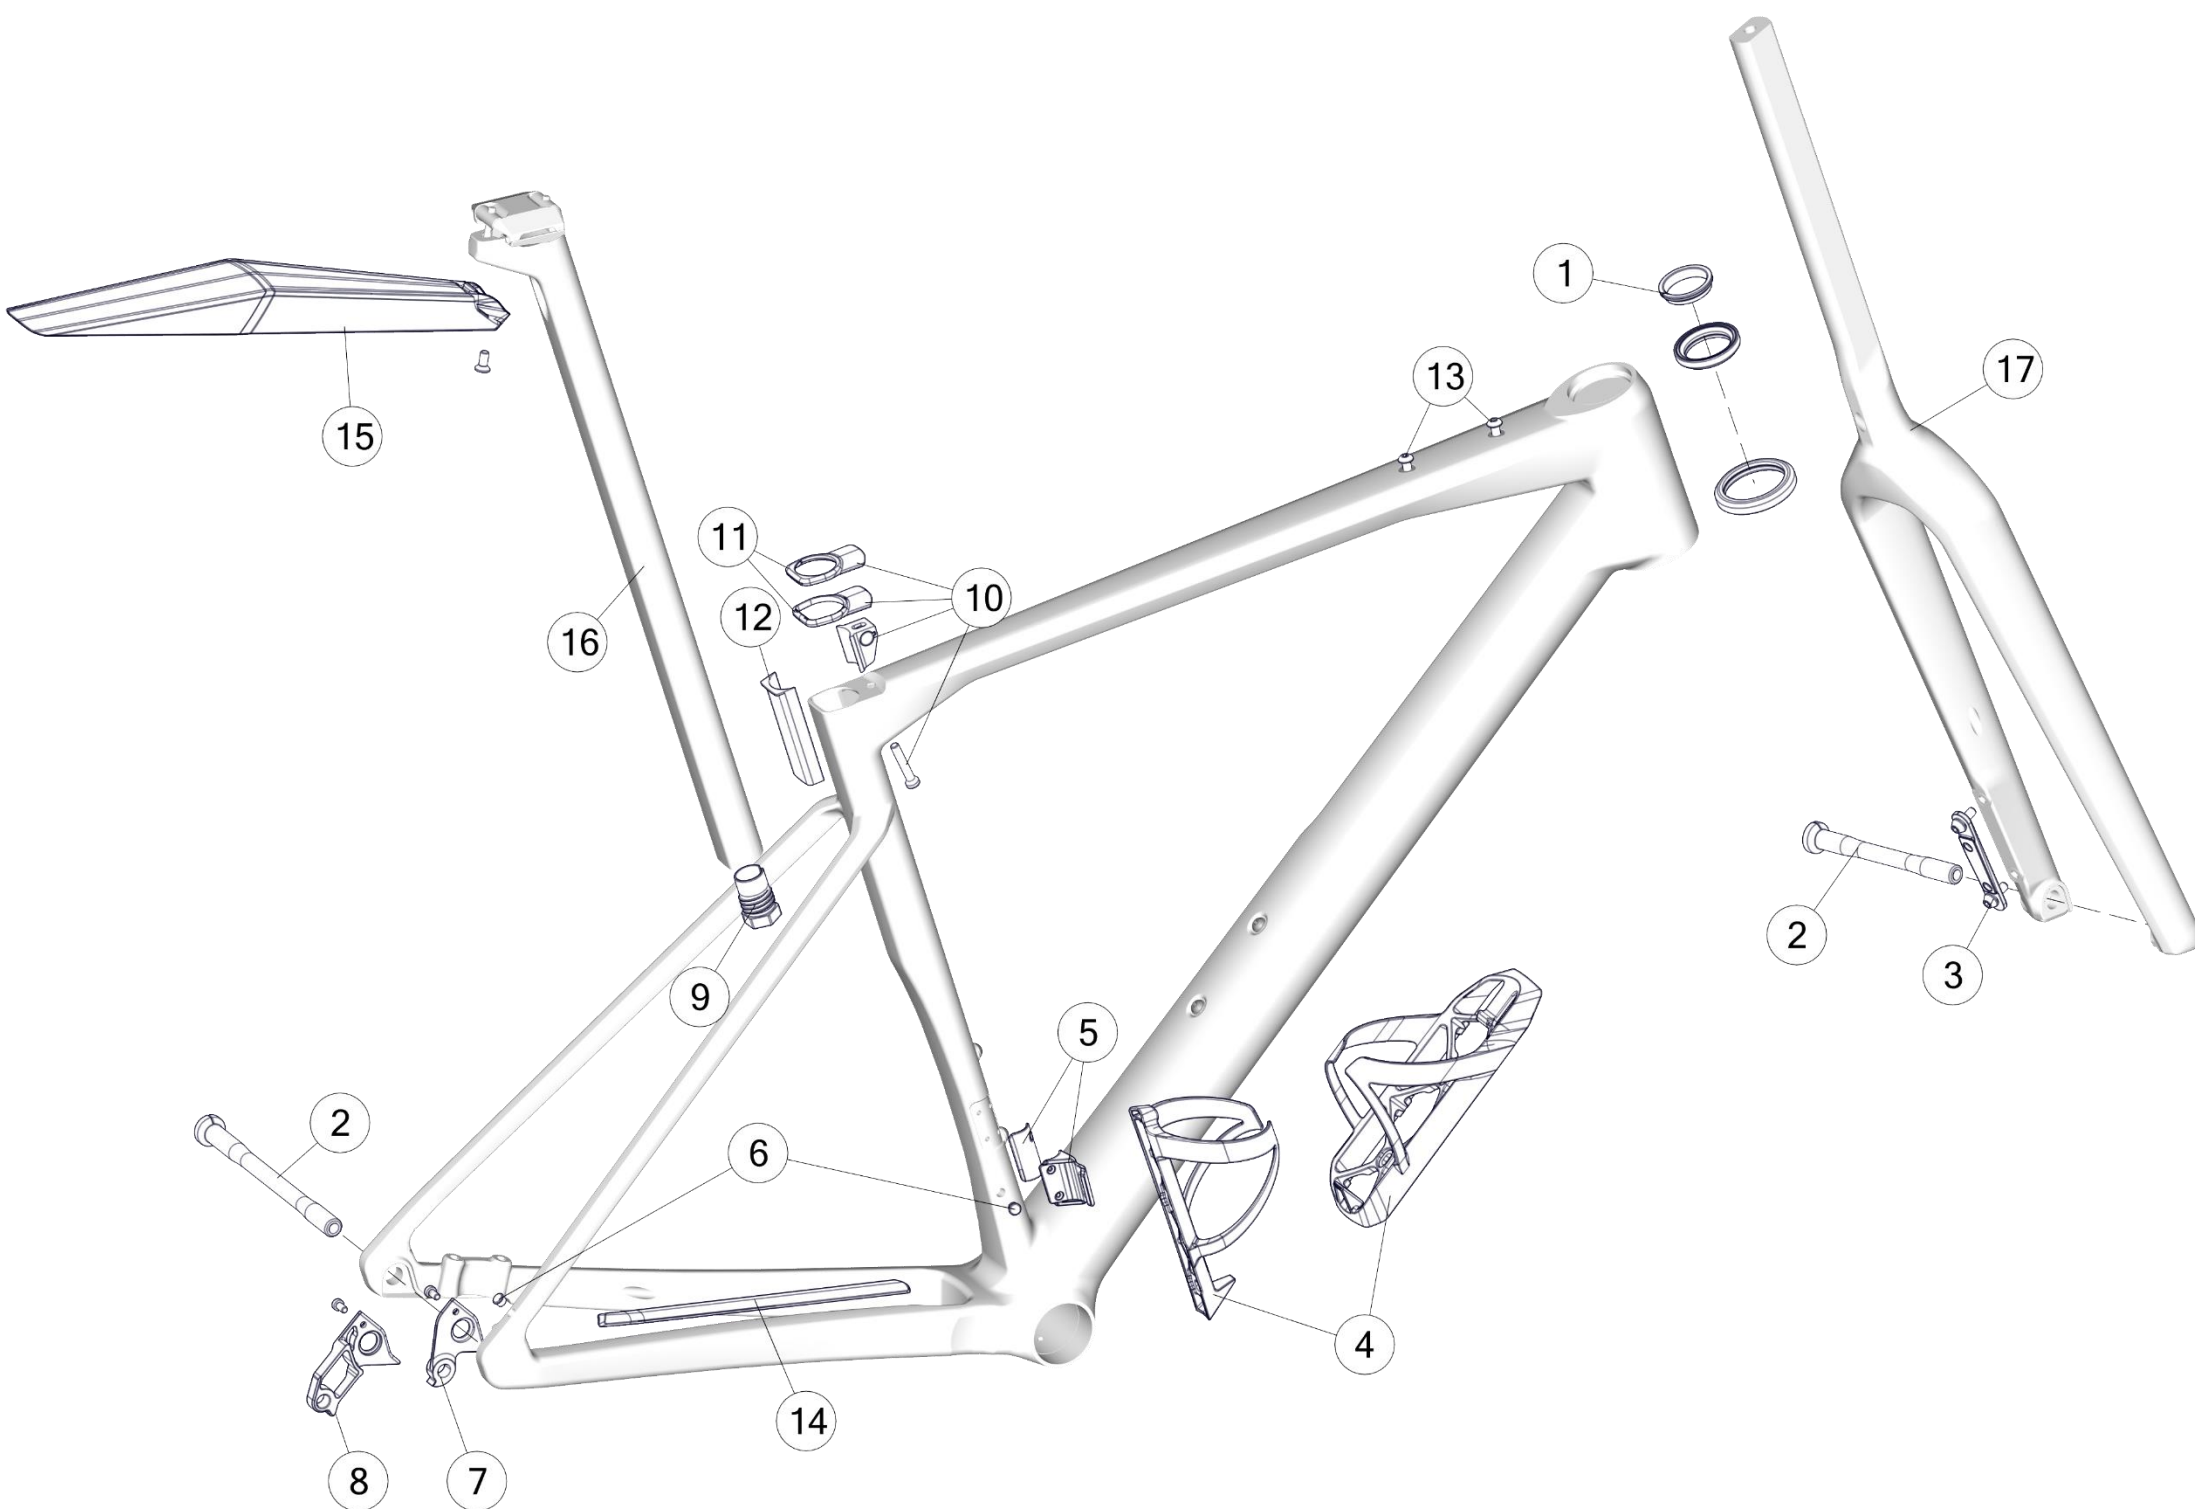

KAIUS KAS01

Pos. N°	Part N°	Part Name	Description
1	30000704	Headset Teammachine SLR01 / SLR	Headset, w/o top cone →ICS2 stem
2	30000699	Stealth Axles Set Teammachine SLR01/SLR	M12x1x119mm/ M12x1x163mm, tapered head
2	30007817	Axle Kit No. 13	For KAS01 with UDH dropout M12x1x119mm/ M12x1x168mm, tapered head
2	301769	Thru axle kit #6	Rear axle for UDH dropout/ M12x1x168mm
3	30000714	Brake Mount Adapter SLR01 / SLR	for 160mm rotor
4	30000698	Aerocore Bottle Cages Set	
5	30004027	Front derailleur hanger and cover, KAS01	
6	212492	Di2 plug Kit # 3	
7	30000700	Dropout # 71	Sram/Campagnolo/Shimano classic mount
8	30000701	Dropout # 72	Shimano direct mount
9	212500	Internal Battery Adapter	
10	30004311	Seatpost clamp # 31, KAS01	
11	30004026	KAS01 Seat tube seal	3x for D-shape post, 2x for round seatpost
12	30004312	KAS01 adapter for round seatposts	
13	30004028	Top tube accessory mount plugs, KAS01 / RM / URS	10 pcs/set
14	302171	URS chainstay protector	
15	302085	D-fender mudguard	
16	30004310	Seatpost, 15mm offset, 400mm, KAS01	
16	30006247	SP DS5, 4, 0-360	0mm offset, 360mm length
17	30007719	FK FSTR KAS01 V0 cbn 47-51 MY26	cbn 000 000
17	30007720	FK FSTR KAS01 V0 cbn 54-61 MY26	cbn 000 000