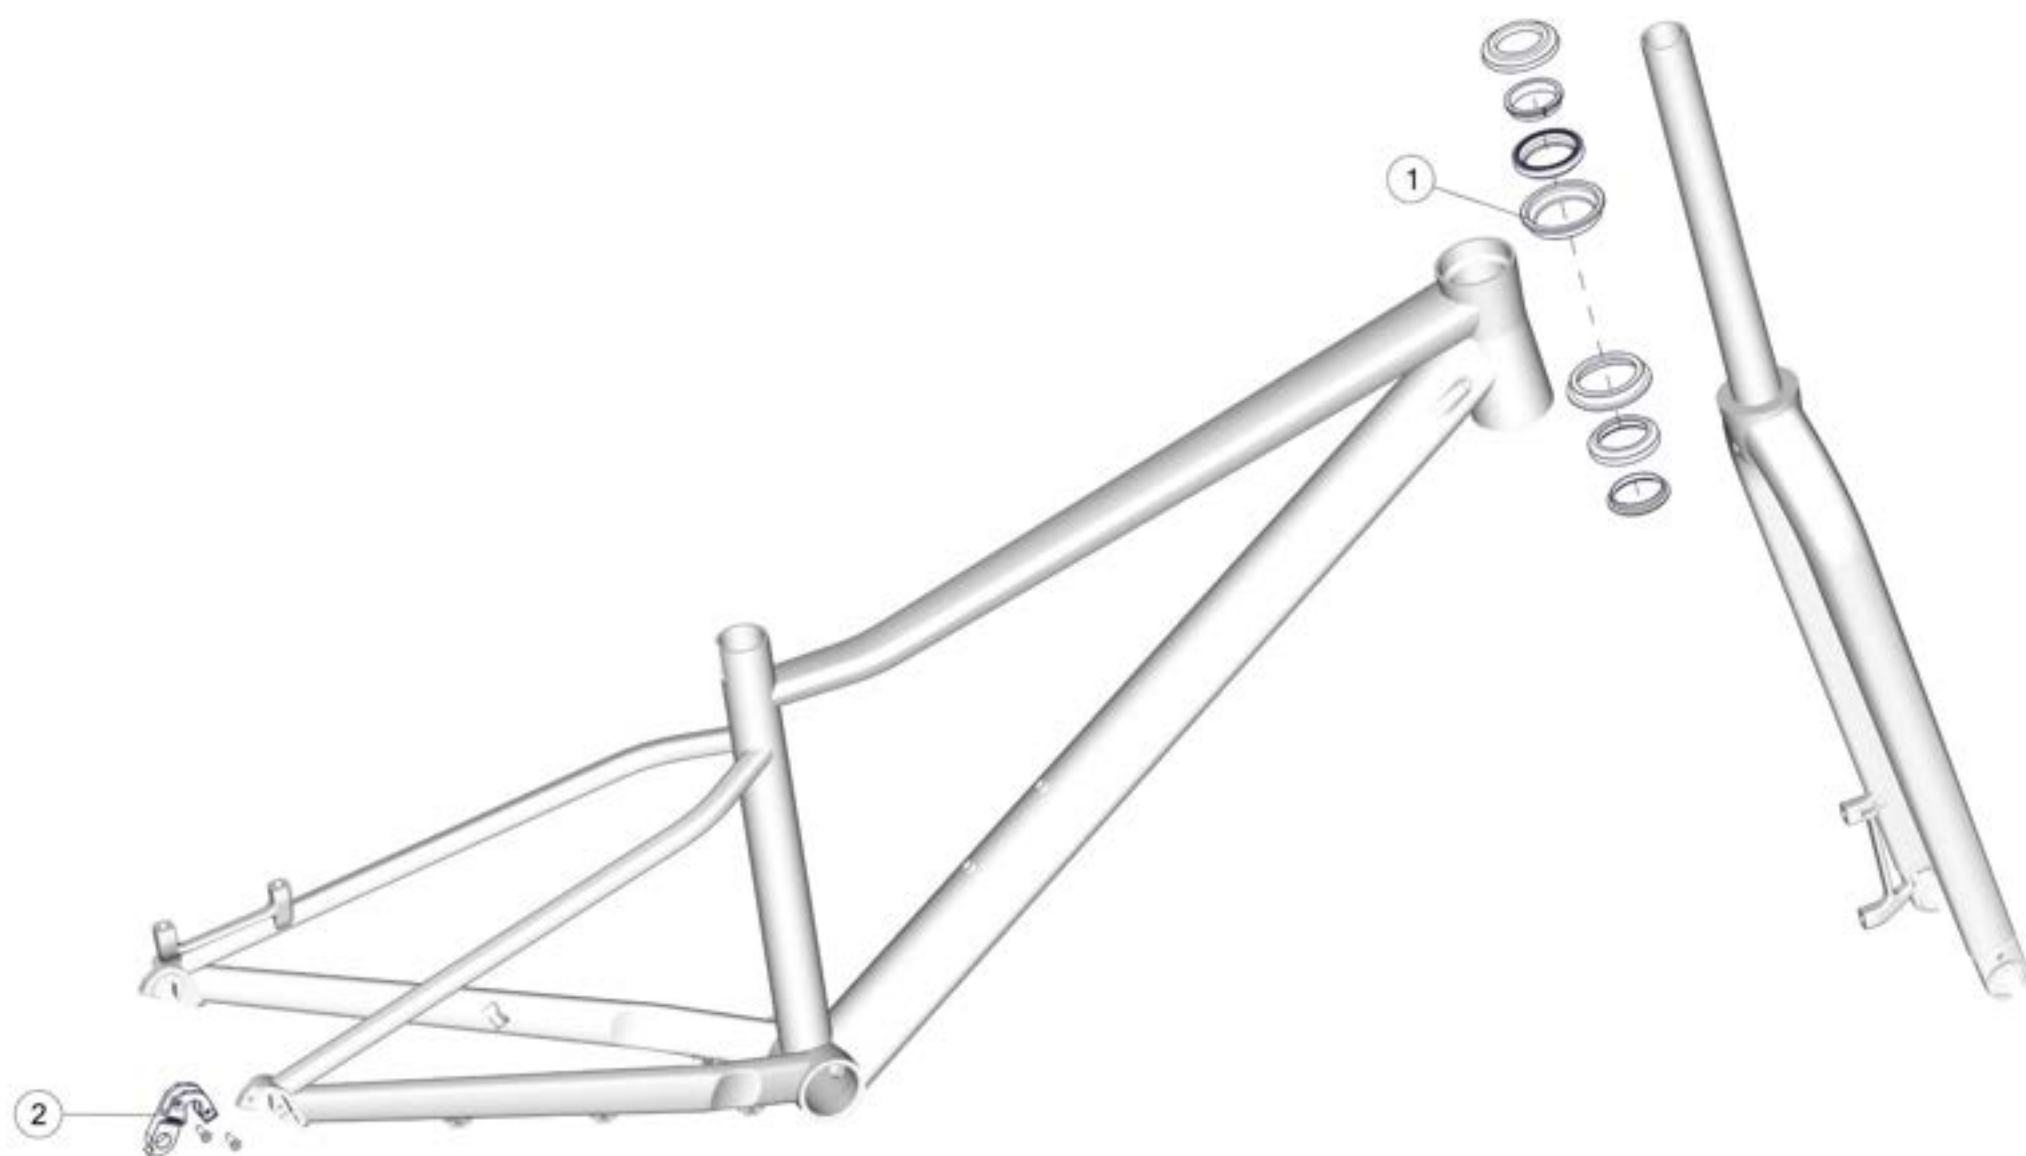

TWOSTROKE 20/24

Pos. N°	Part N°	Part Name	Description
1	300661	Headset FSA NO.10P	Black
2	30000878	Dropout # 74	black