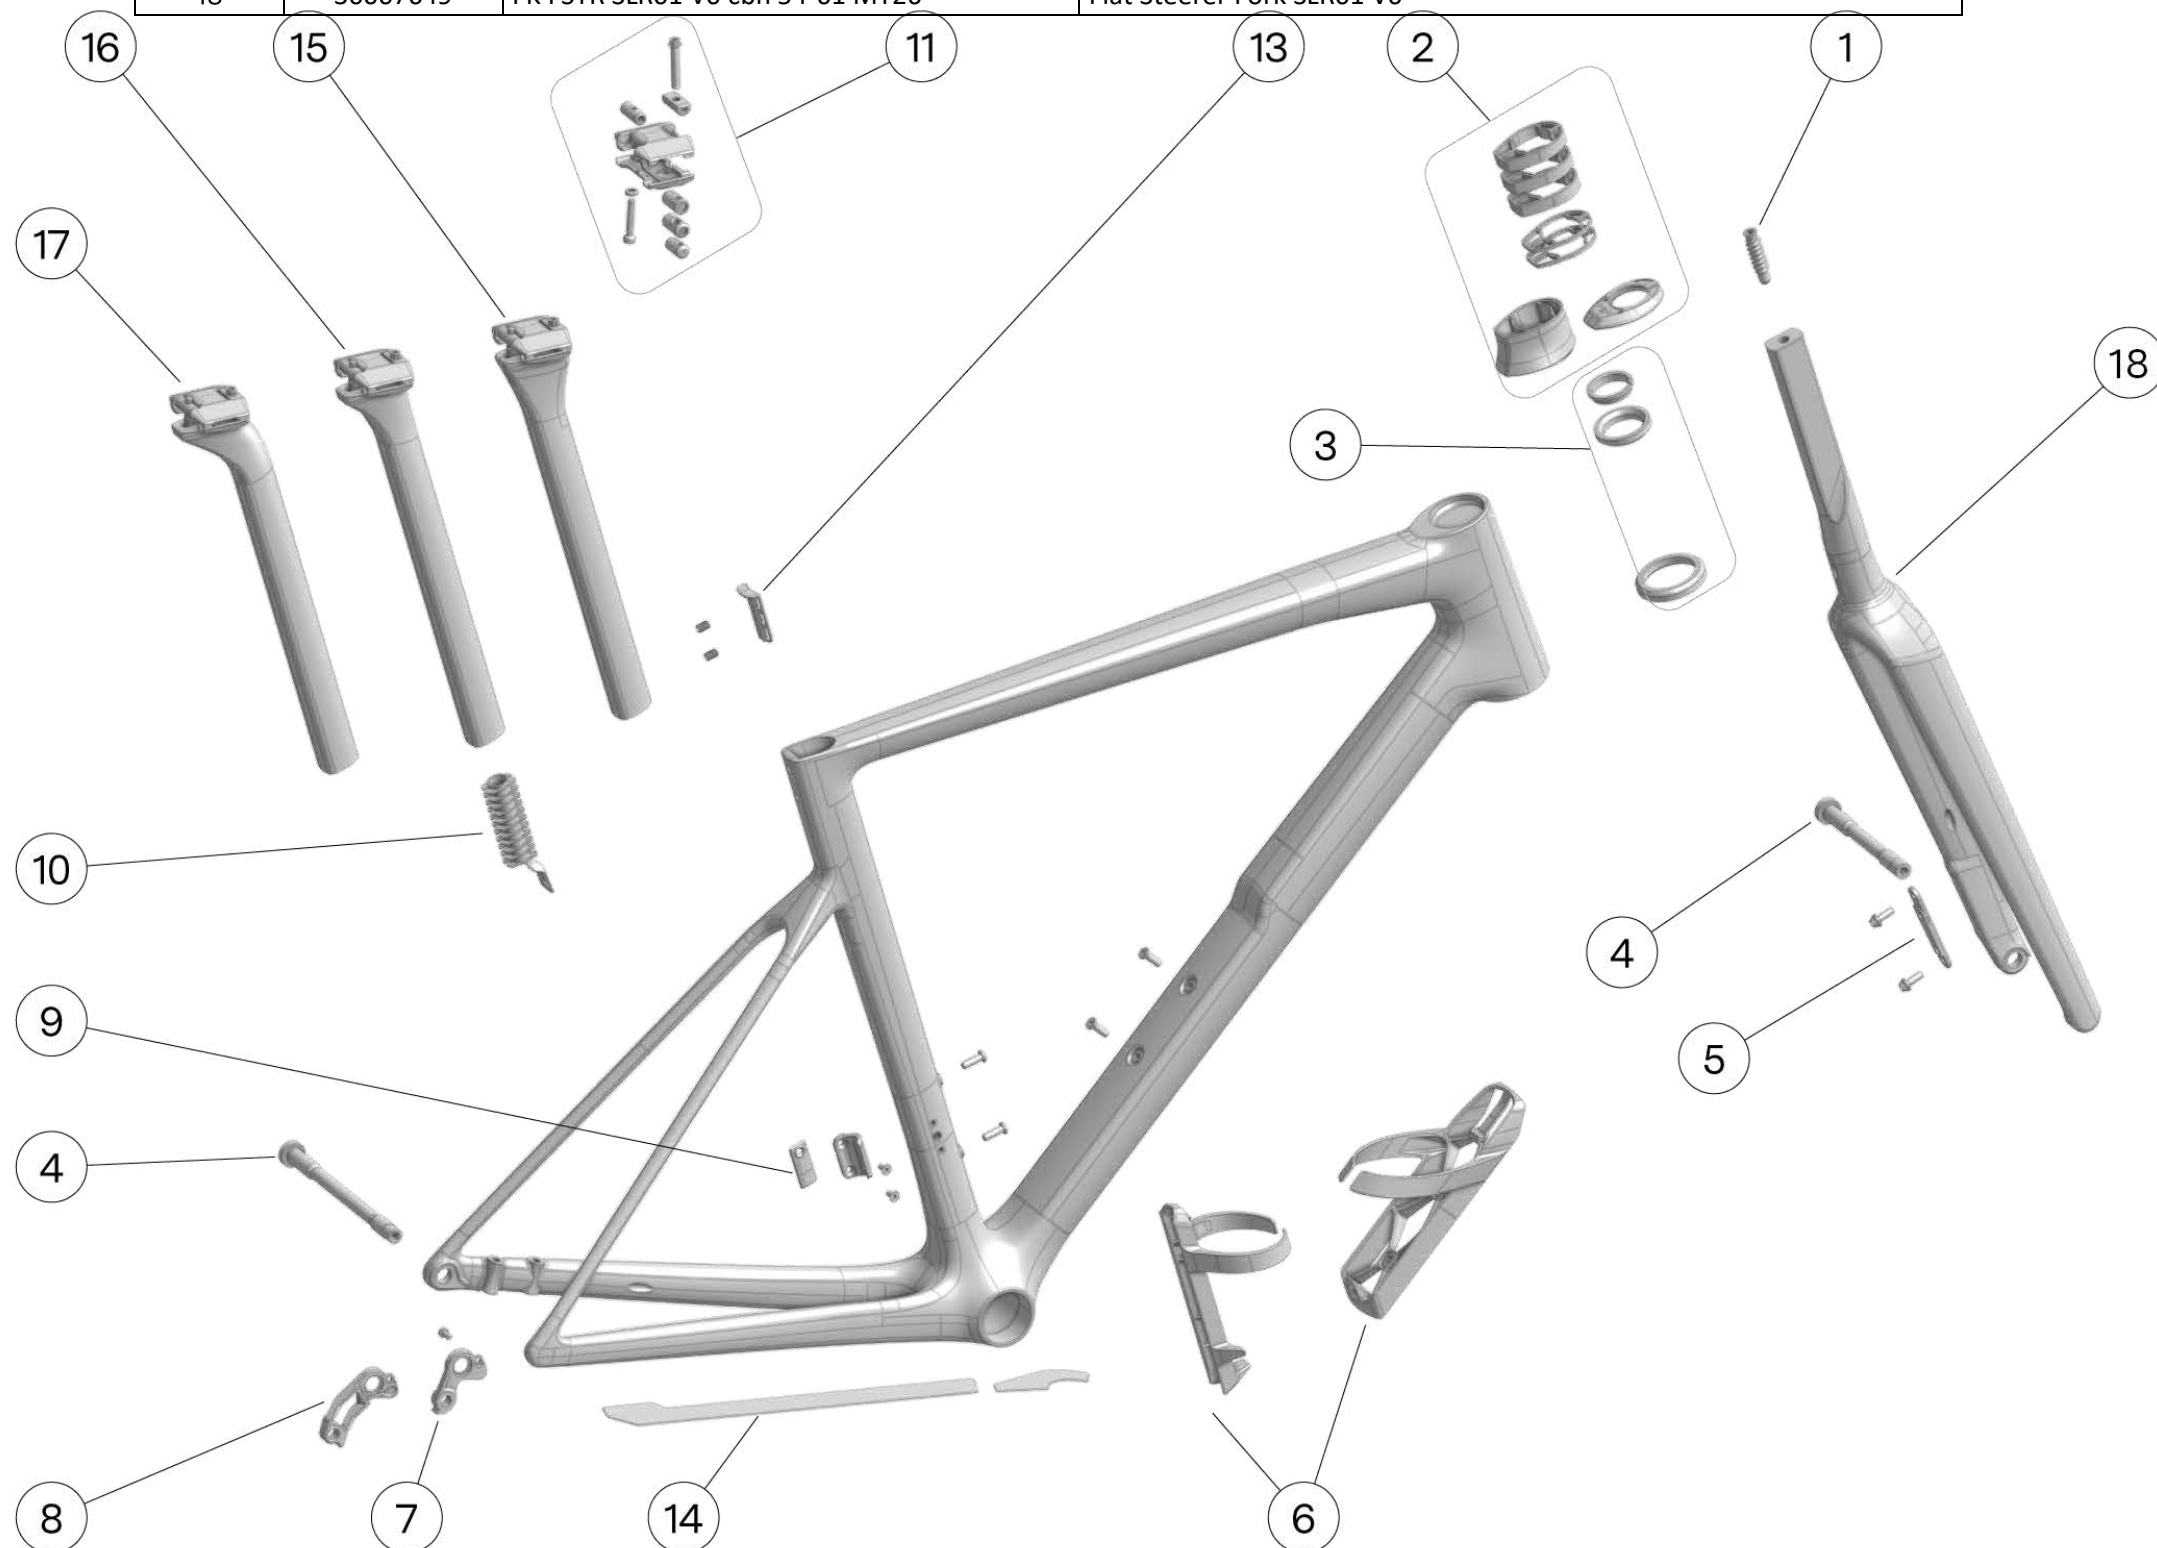

Pos. N°	Part N°	Part Name	Description
1	30007222	FSTR expander bolt, short	Flat Steerer Expander Bolt, Incl. Top Cap Bolt
2	30001801	TC Set ICS2 ICS CBN BLACK SLR01 - p2p	Topcone Set SLR01 BLK ICS2, ICS Carbon, (5mm & 30mm topcones, 3x10mm, 2x3mm spacers) - p2p
3	30000704	HS B 13	Headset B 13
3	30007614	HS B 25	Stainless headset bearings
3	30007215	HS B 26	Headset B 26 Ceramic
4	30007620	AXL KIT No. 12	Thru Axle Kit No. 12 (12x100mm + 12x142mm))
5	30000714	BRK MNT ADP No. 1	Brake Mount Adapter No. 1 SLR01-SLR Gen4
6	30006281	WBC AS No. 3	Aero Shape Bottle Cage Set (WBC AS No. 3)
7	30007615	Dropout No. 84	Dropout Hanger No. 84 (Sram/Campagnolo/Shimano Direct Attachment)
8	30007616	Dropout No. 85	Dropout Hanger No. 85 (Shimano Direct Mount)
9	30007617	FD HNG No. 20	Front Derailleur Hanger No. 20 and Cover (Teammachine SLR 01 Gen5)
10	30006280	INT BT ADP No. 4	Seatpost Battery Holder 16x29mm (INT BT ADP No. 4)
11	30007613	SDL CMP No. 6	Saddle Clamp No. 6 (Titanium Bolts)
13	30007619	SP CMP No. 37	Seatpost Clamp No. 37 (AeroShape No. 10 Seatpost)
14	30007621	CNST PRT No. 22	Chainstay Protector Kit No. 22 (Teammachine SLR01 Gen5)
15	30007855	SP AS10 1 0-405	AeroShape Seatpost No. 10
16	30007611	SP AS10 1 10-405	AeroShape Seatpost No. 10
17	30007612	SP AS10 1 25-405	AeroShape Seatpost No. 10
18	30007648	FK FSTR SLR01 V0 cbn 47-51 MY26	Flat Steerer Fork SLR01 V0
18	30007649	FK FSTR SLR01 V0 cbn 54-61 MY26	Flat Steerer Fork SLR01 V0