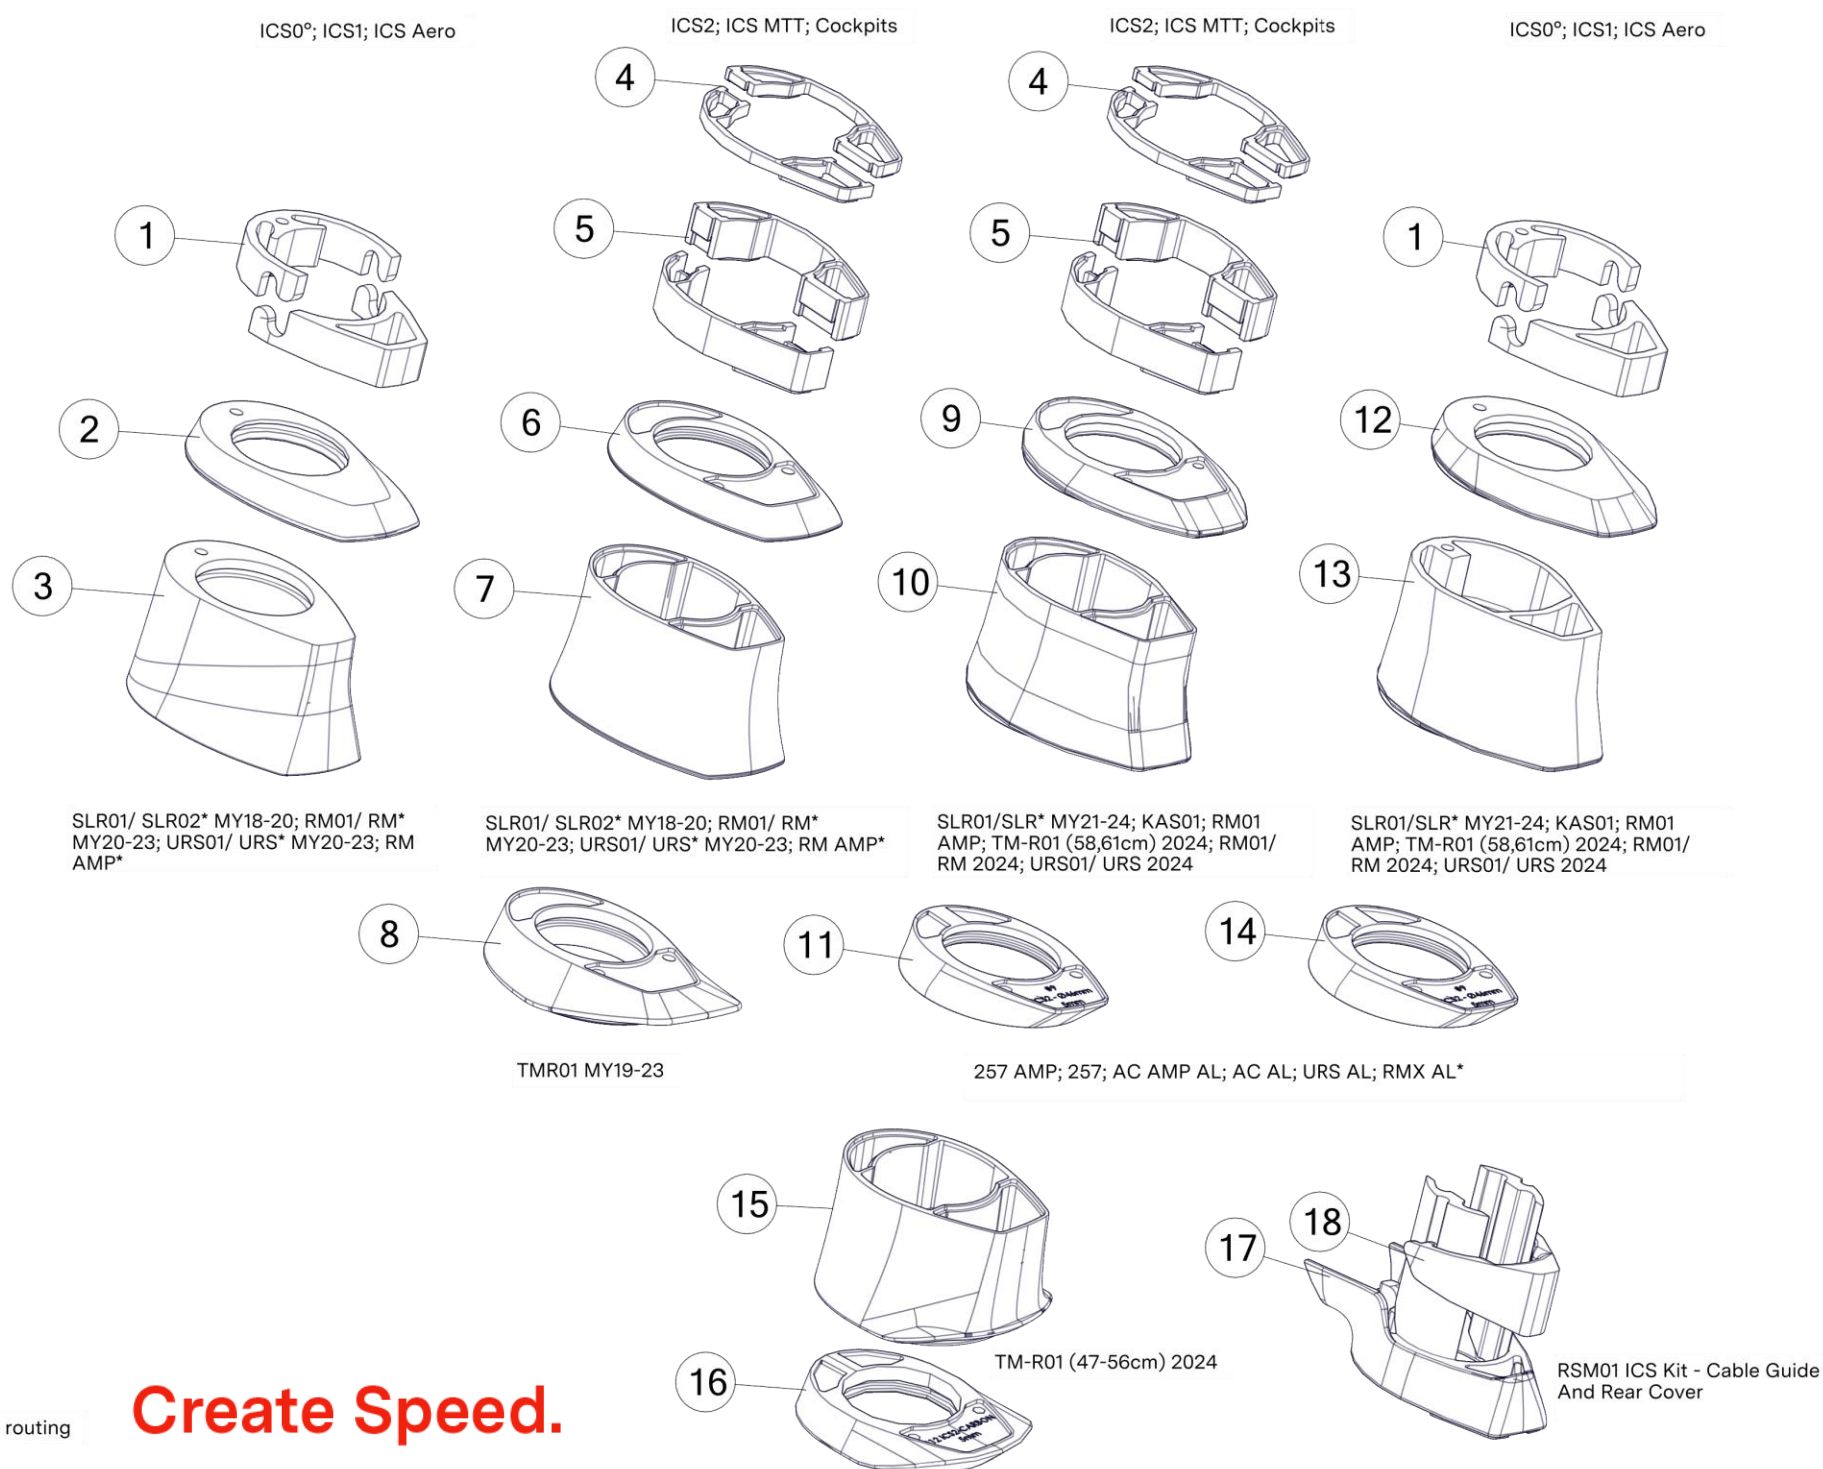

* no full internal cable routing