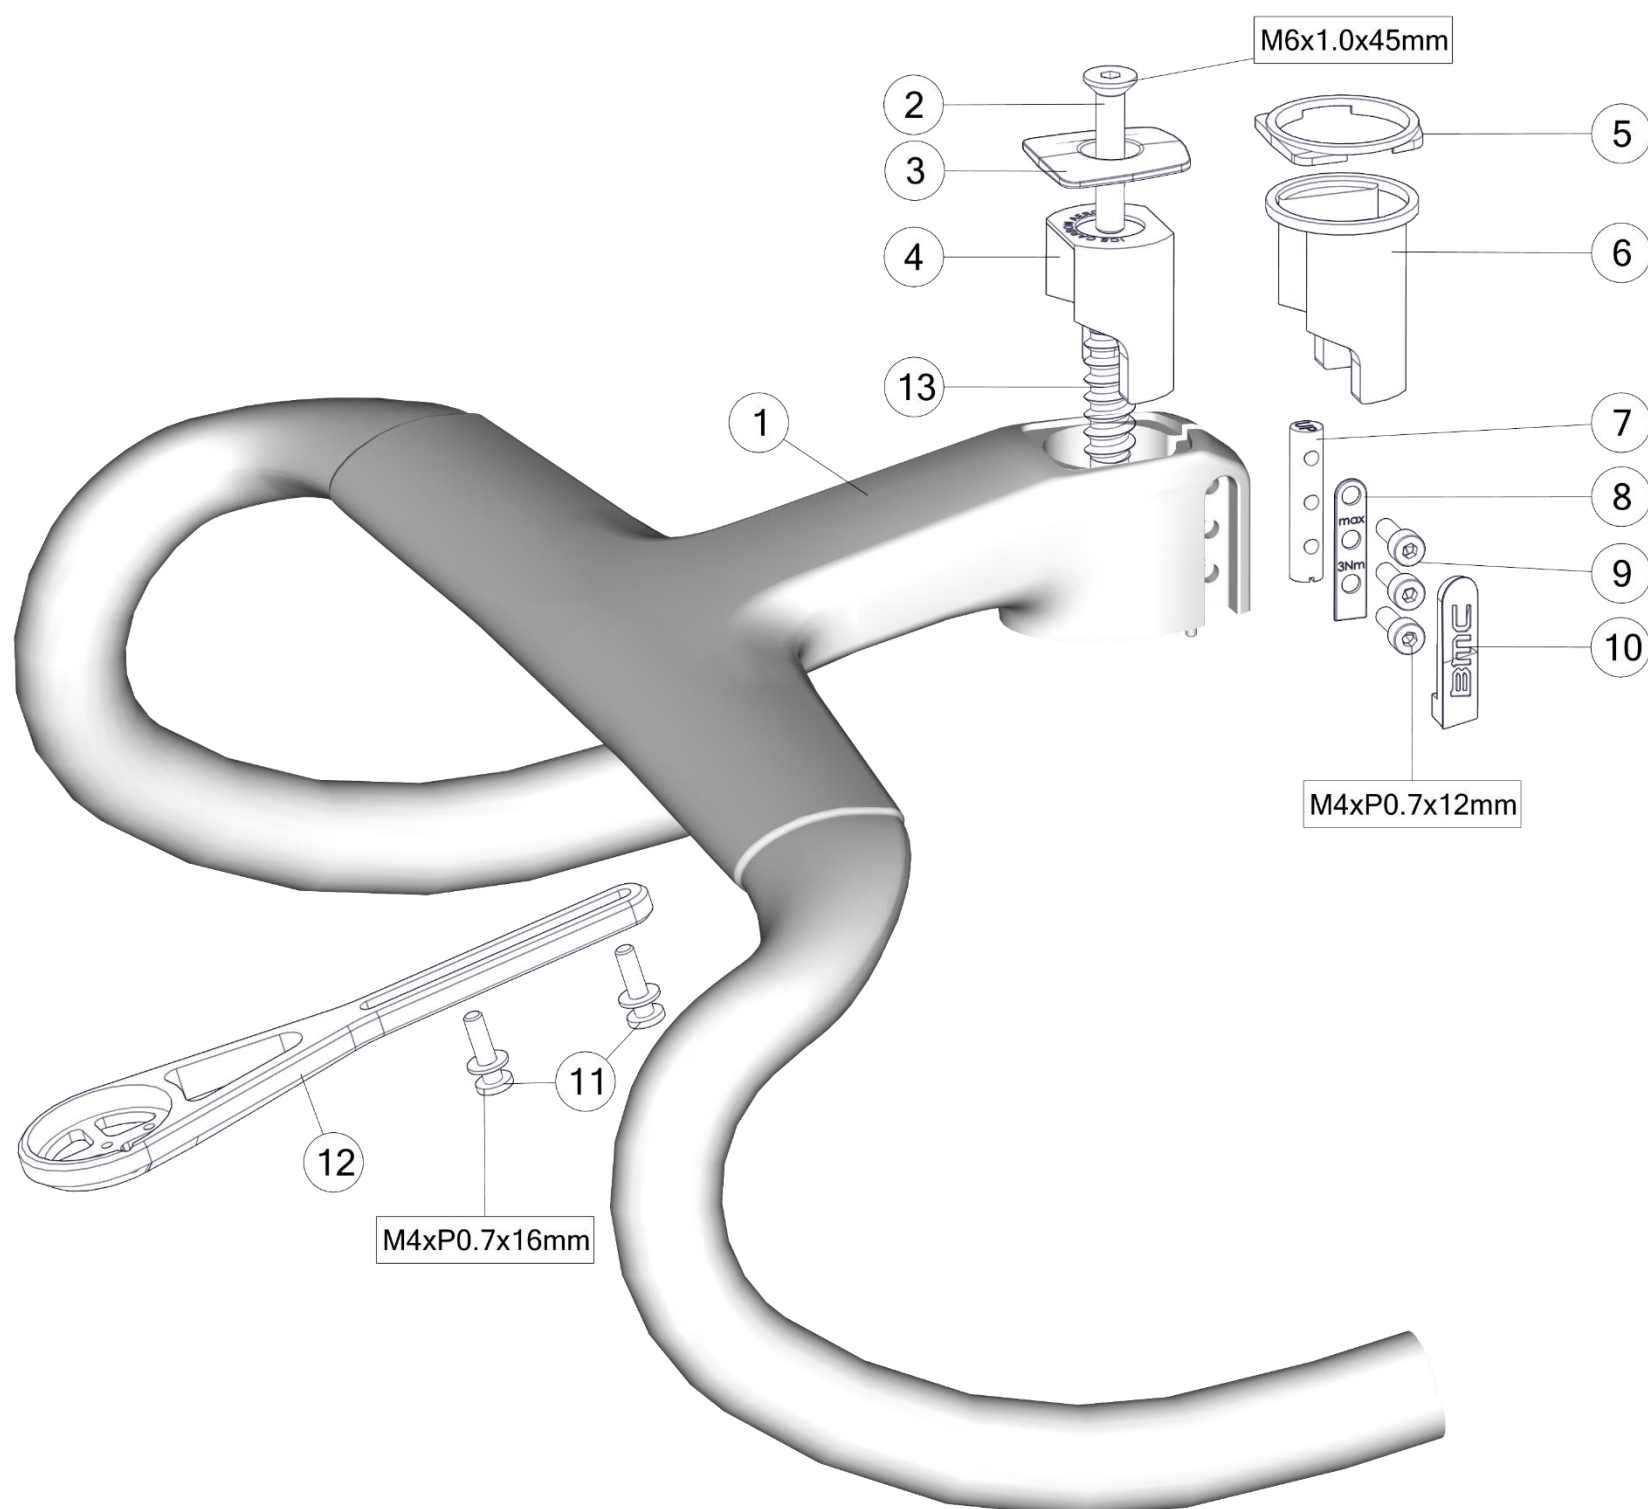

Pos. N°	Part N°	Part Name	Description	Stem angle	Flare	Drop	Reach
1-10	30003706	Cockpit ICS2 Carbon AERO 80 360/420 RED	w/o spacers or top cones w/o computer mount	-15°	12.5°	135	72.5
1-10	30003707	Cockpit ICS2 Carbon AERO 90 360/420 RED		-15°	12.5°	135	72.5
1-10	30003708	Cockpit ICS2 Carbon AERO 100 360/420 RED		-15°	12.5°	135	72.5
1-10	30003709	Cockpit ICS2 Carbon AERO 110 360/420 RED		-15°	12.5°	135	72.5
1-10	30003710	Cockpit ICS2 Carbon AERO 120 360/420 RED		-15°	12.5°	135	72.5
1-10	30003711	Cockpit ICS2 Carbon AERO 130 360/420 RED		-15°	12.5°	135	72.5
1-10	30003712	Cockpit ICS2 Carbon AERO 140 360/420 RED		-15°	12.5°	135	72.5
1-10	30003713	Cockpit ICS2 Carbon AERO 80 360/420 WHITE		-15°	12.5°	135	72.5
1-10	30003714	Cockpit ICS2 Carbon AERO 90 360/420 WHITE		-15°	12.5°	135	72.5
1-10	30003715	Cockpit ICS2 Carbon AERO 100 360/420 WHITE		-15°	12.5°	135	72.5
1-10	30003716	Cockpit ICS2 Carbon AERO 110 360/420 WHITE		-15°	12.5°	135	72.5
1-10	30003717	Cockpit ICS2 Carbon AERO 120 360/420 WHITE		-15°	12.5°	135	72.5
1-10	30003718	Cockpit ICS2 Carbon AERO 130 360/420 WHITE		-15°	12.5°	135	72.5
1-10	30003719	Cockpit ICS2 Carbon AERO 140 360/420 WHITE		-15°	12.5°	135	72.5
1-10	30003720	Cockpit ICS2 Carbon AERO 80 360/420 BLACK		-15°	12.5°	135	72.5
1-10	30003721	Cockpit ICS2 Carbon AERO 90 360/420 BLACK		-15°	12.5°	135	72.5
1-10	30003722	Cockpit ICS2 Carbon AERO 100 360/420 BLACK		-15°	12.5°	135	72.5
1-10	30003723	Cockpit ICS2 Carbon AERO 110 360/420 BLACK		-15°	12.5°	135	72.5
1-10	30003724	Cockpit ICS2 Carbon AERO 120 360/420 BLACK		-15°	12.5°	135	72.5
1-10	30003725	Cockpit ICS2 Carbon AERO 130 360/420 BLACK		-15°	12.5°	135	72.5
1-10	30003726	Cockpit ICS2 Carbon AERO 140 360/420 BLACK	-15°	12.5°	135	72.5	
2, 4-10	30007216	ICS2 AERO Cockpit Hardware (Steerer wedges, clamp insert, bolt cover, bolts)	w/o spacers, topcaps or top cones w/o computer mount				
3	30007217	ICS2 AERO,EVO Cockpit Topcap kit, red, white, black	red, black & white top caps only				
10	30006283	Cockpit ICS2 Carbon Aero Bolts Cover	10pcs/ kit				
11, 12	30003730	Alloy Computer Mount for ICS2 Carbon Aero cockpit	with Wahoo and Garmin inserts, including GoPro mount				
2,13	30007222	Flat steerer expander bolt, short, incl. Top cap bolt