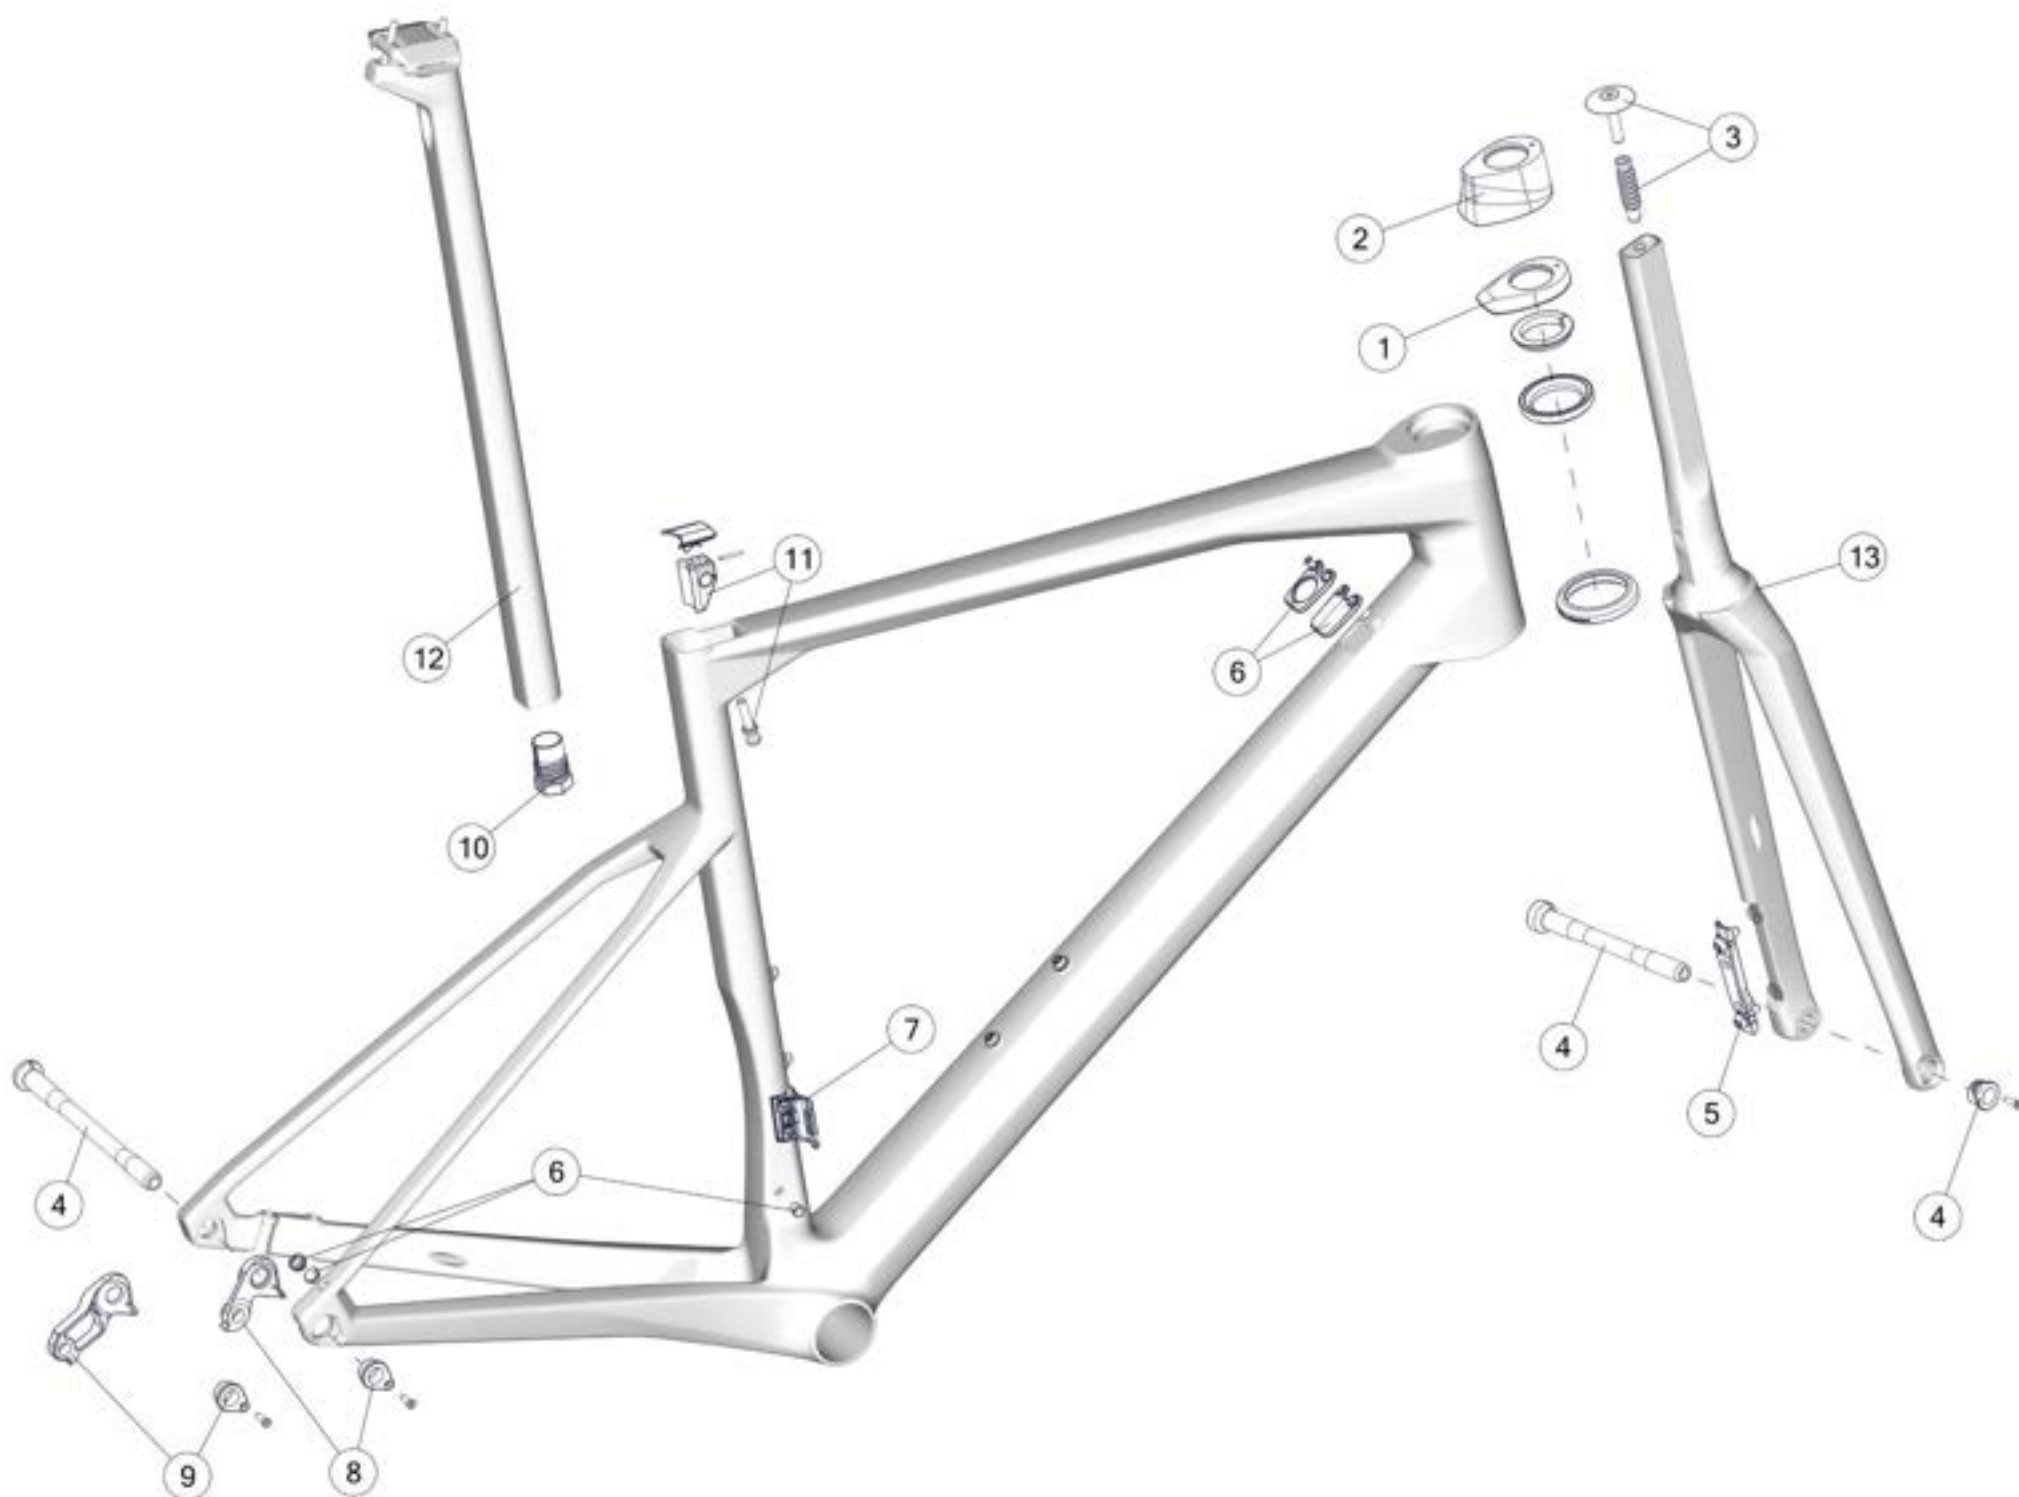

ROADMACHINE MPC

Pos. N°	Part N°	Part Name	Description
1+3	302093	Headset Roadmachine (w/low topcone)	
2	302084	Topcone ICS high 32 mm	
3	300695	ICS Carbon Disc Fork Topcap	
4	301628	Thru axle kit #1	front & rear axle, 12x1mm
5	30000715	Brake Mount Adapter RM01 / RM	black anodised
6	302092	Cable guide #23	mechanic/ electronic
7	300706	Roadmachine FD hanger	
7.1	30002021	Front derailleur cover	
8	301092	Dropout #58	Standard, 11 speed
8	302109	Dropout #70	Standard, 12/13 speed
9	301093	Dropout #59	Direct mount (Shimano only)
10	212500	Internal Battery Adapter	
11	30002095	Seatpost Clamp Roadmachine Mpc	
12	30002094	Seatpost RM Mpc, 15mm offset, 420mm	15mm offset
13	30002093	Flat Steerer Fork RM Mpc 51-58 MY22	UD Carbon