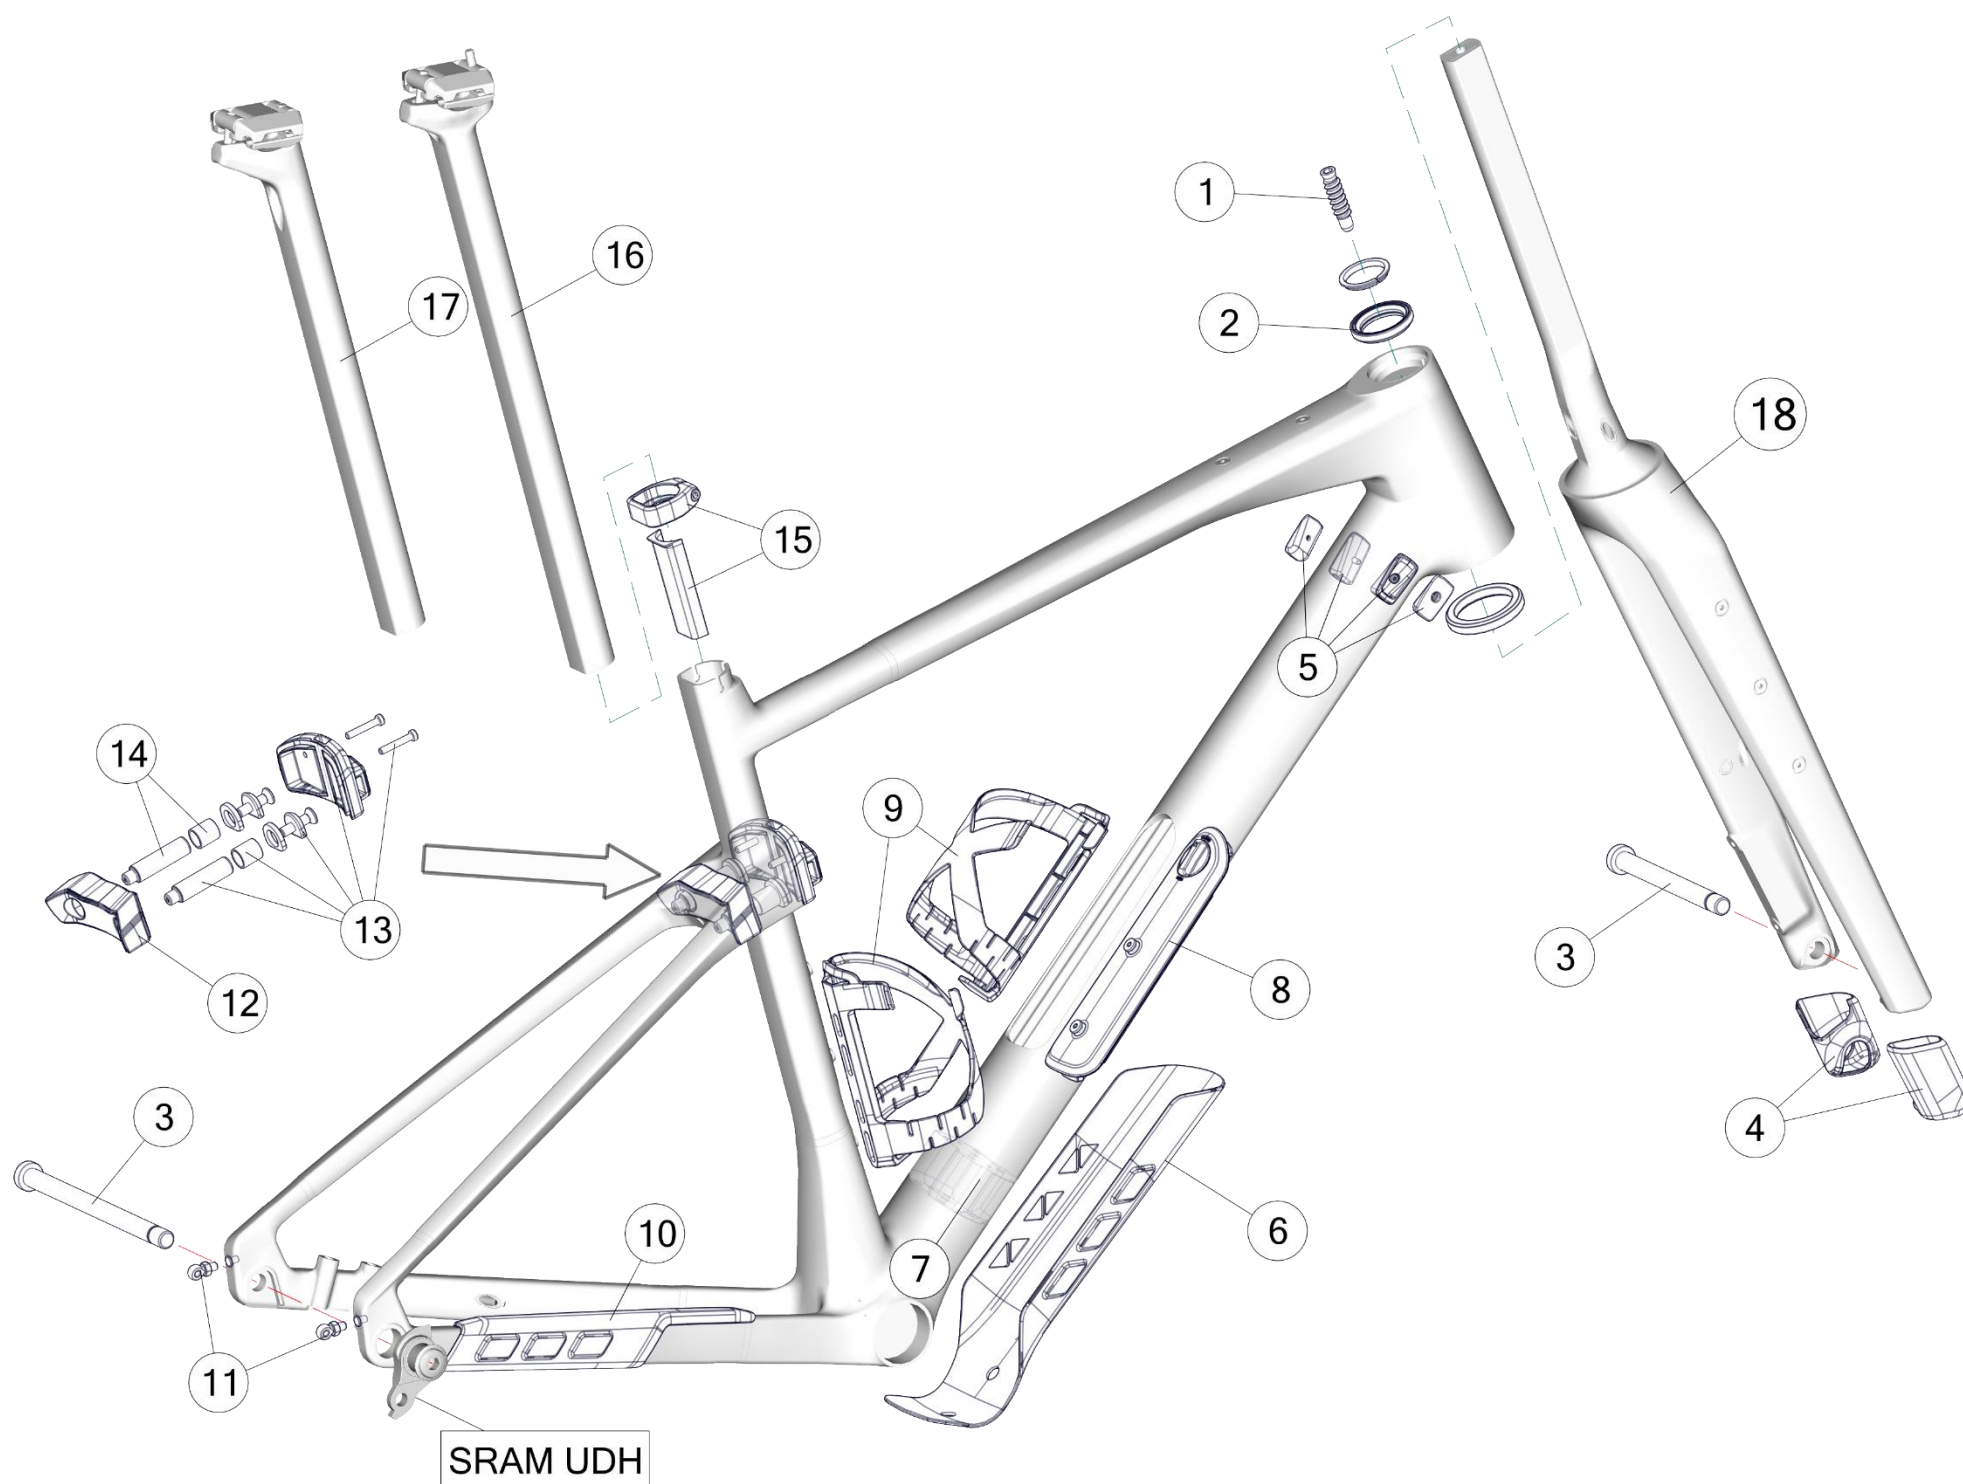

URS01 / URS01 LT

Pos. N°	Part N°	Part Name	Description
1	30007222	Flat steerer expander bolt, short	incl. Top cap bolt M6x45mm
2	30006269	HS-B-11-P Bearings	Bearings & split ring
3	30006318	Axle Kit No. 11	M12x1x122mm/ M12x1x167mm, flat head
4	30001765	URS Rock Socks	
5	30006265	Cable Guide No. 41	
6	30006262	URS Gen 2 Down Tube Protector	
7	30006258	Down Tube Storage Stopper URS	
8	30006266	URS Gen 2 Down Tube Storage Cover	
-	30006253	Down Tube Storage Pouch	
9	30006264	Side Load Bottle Cage Kit	
10	30006267	URS Gen 2 Chainstay Protector	
11	30006246	Fender Mount Kit RM	
12	30006465	URS Gen 2 MTT Bumper Soft	
12	30006466	URS Gen 2 MTT Bumper Medium	
12	30006464	URS Gen 2 MTT Bumper Hard	
13	30006268	URS Gen 2 MTT Kit	
-	30006463	URS Cargo Strap	not shown
14	222793	MTT Bushing Kit	
15	30000711	Seatpost Clamp #27	incl. adapter for round seatposts, 27.2mm
16	30006247	SP DS5, 4, 0-360	0mm offset, 360mm length
17	30006270	SP DS5, 4, 15-400	15mm offset, 400mm length
18	30006346	Flat Steerer Fork Unrestricted 01 ready to paint XS/S	ready to paint
18	30006347	Flat Steerer Fork Unrestricted 01 ready to paint M/L/XL	ready to paint