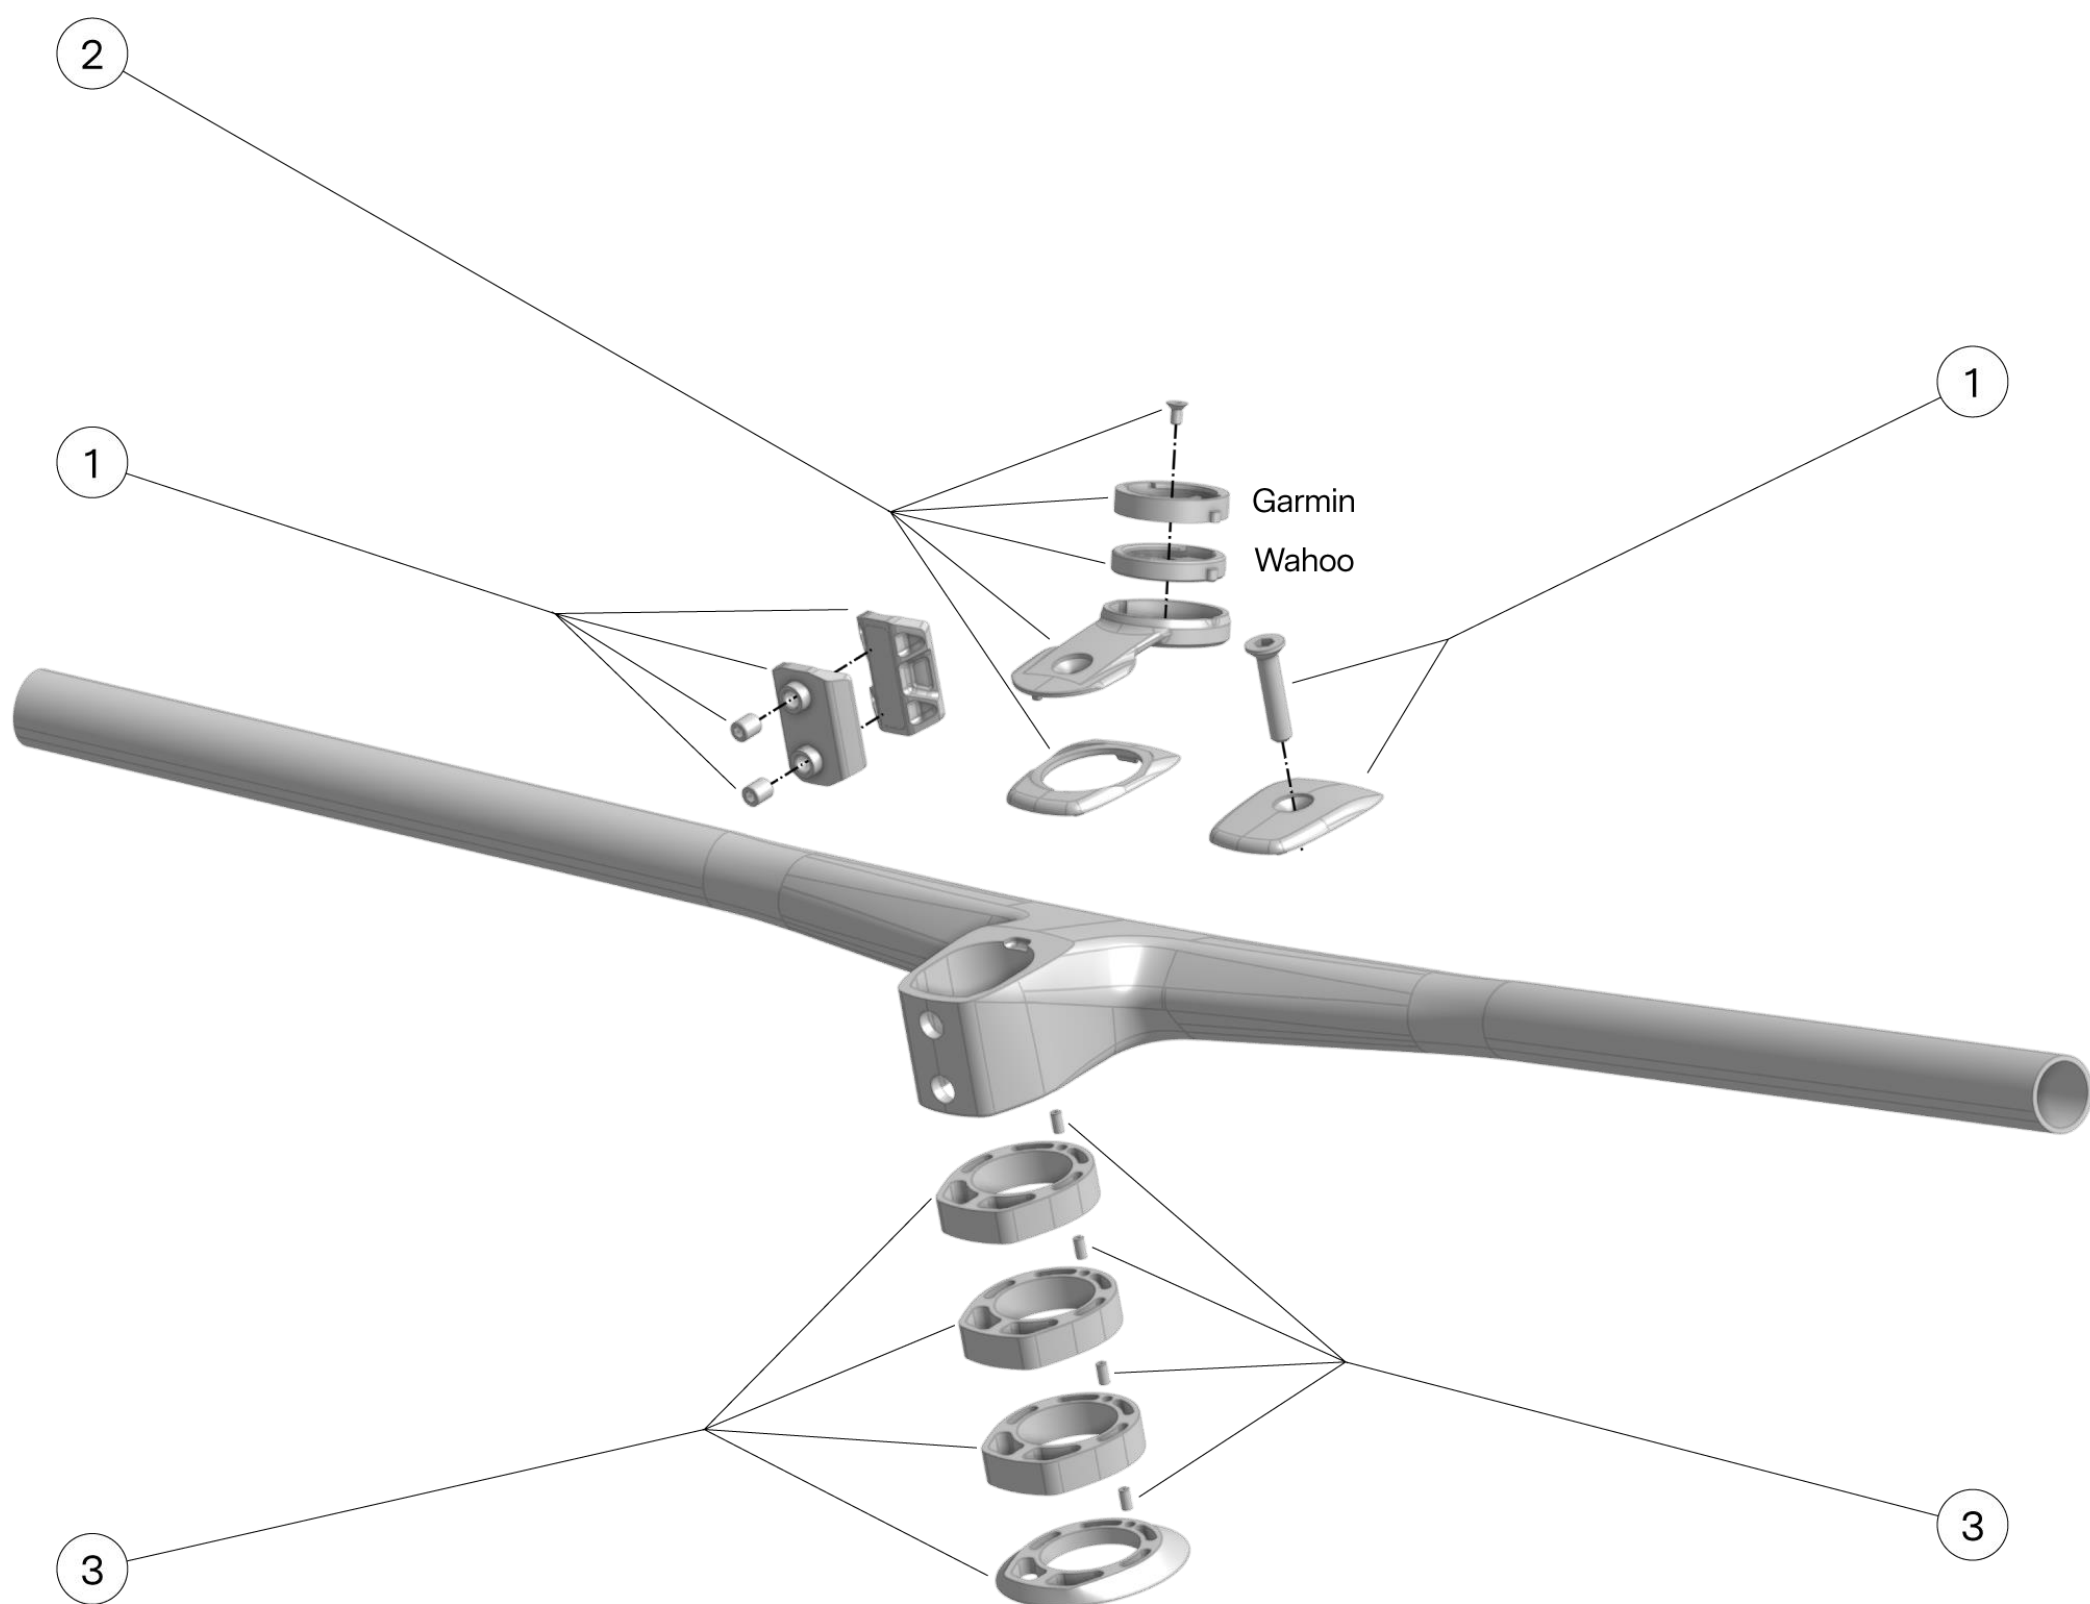

ICS CARBON XC COCKPIT

Pos. N°	Part N°	Part Name	Description
1	30007812	Clamp Part Kit (ICS Carbon XC Cockpit)	Clamp insert, closed topcap, open topcap, computer mount
2	30007813	Topcap Computer Mount (ICS Carbon XC Cockpit)	Topcap Computermount, Open Topcap
3	30007814	Topcone / Spacer Kit (MSM01 / ICS Carbon XC Cockpit)	Topcone/spacers (FS/TS)
1-3+CKP	30007809	CKP ICS CBN XC 50/760 BLK	
1-3+CKP	30007810	CKP ICS CBN XC 60/760 BLK	
1-3+CKP	30007810	CKP ICS CBN XC 60/760 BLK