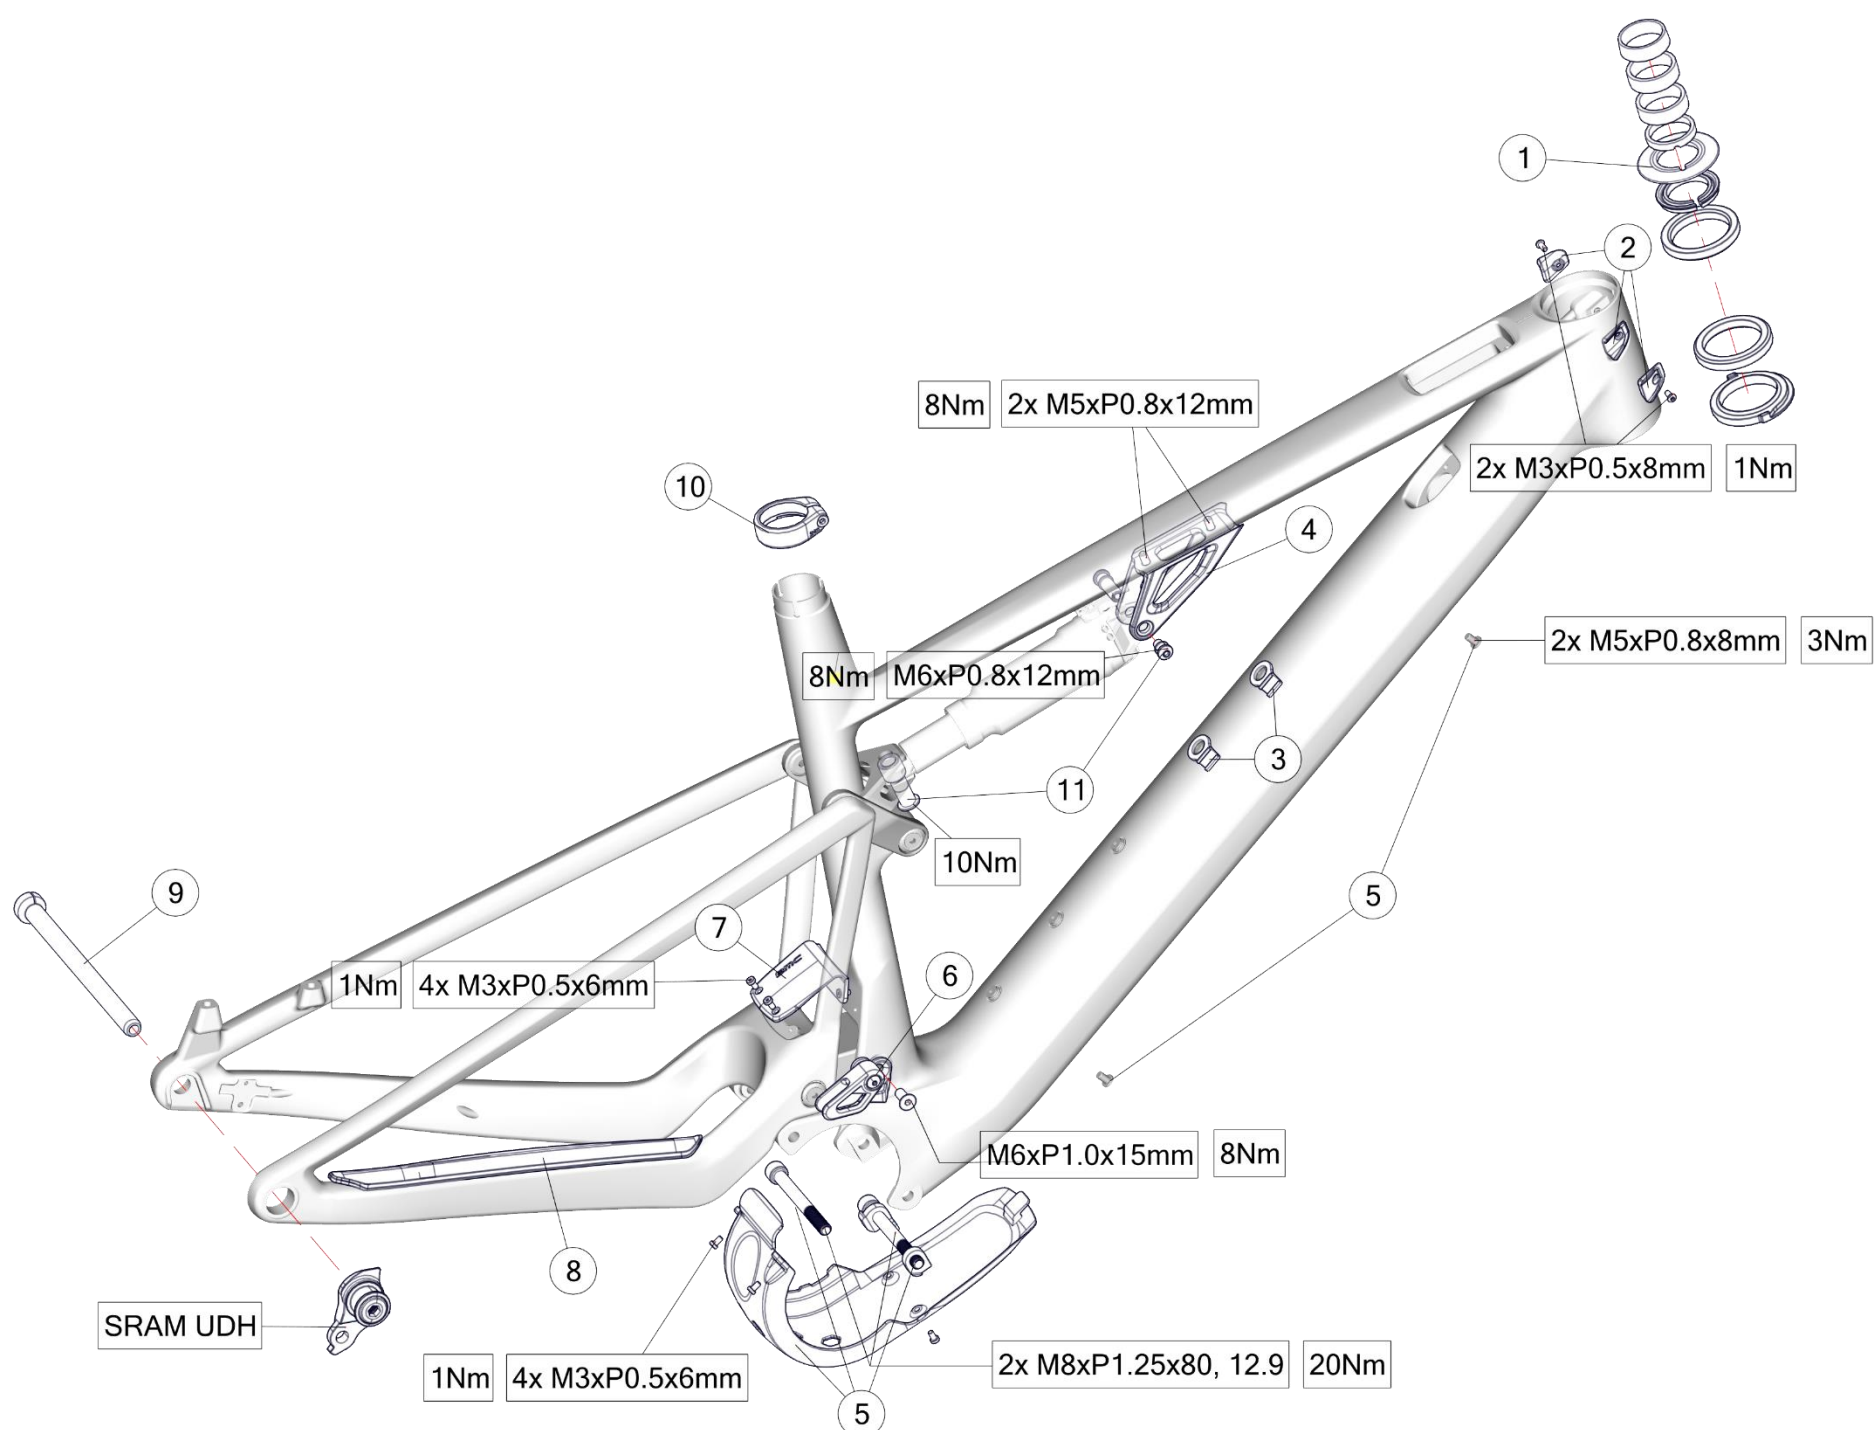

FOURSTROKE AMP

Pos. N°	Part N°	Part Name	Description
1	30004676	Headset HS-B-22 with slotted topcone and spacer	
2	30004040	Cable guide No. 33	
4	30004039	Fourstroke& Fourstroke LT top tube shock mount	
3/5	30004287	Fourstroke AMP LT Drive unit small part kit	
6	30004675	Fourstroke AMP Chainguide	
7	30004286	Fourstroke AMP LT mud flap	
8	30004677	Fourstroke AMP Chainstay protector	
9	30000706	Axle Kit No. 8	
10	30004042	Fourstroke, Fourstroke LT seatpost clamp	
11	30004133	Rear shock bolt set No. 7