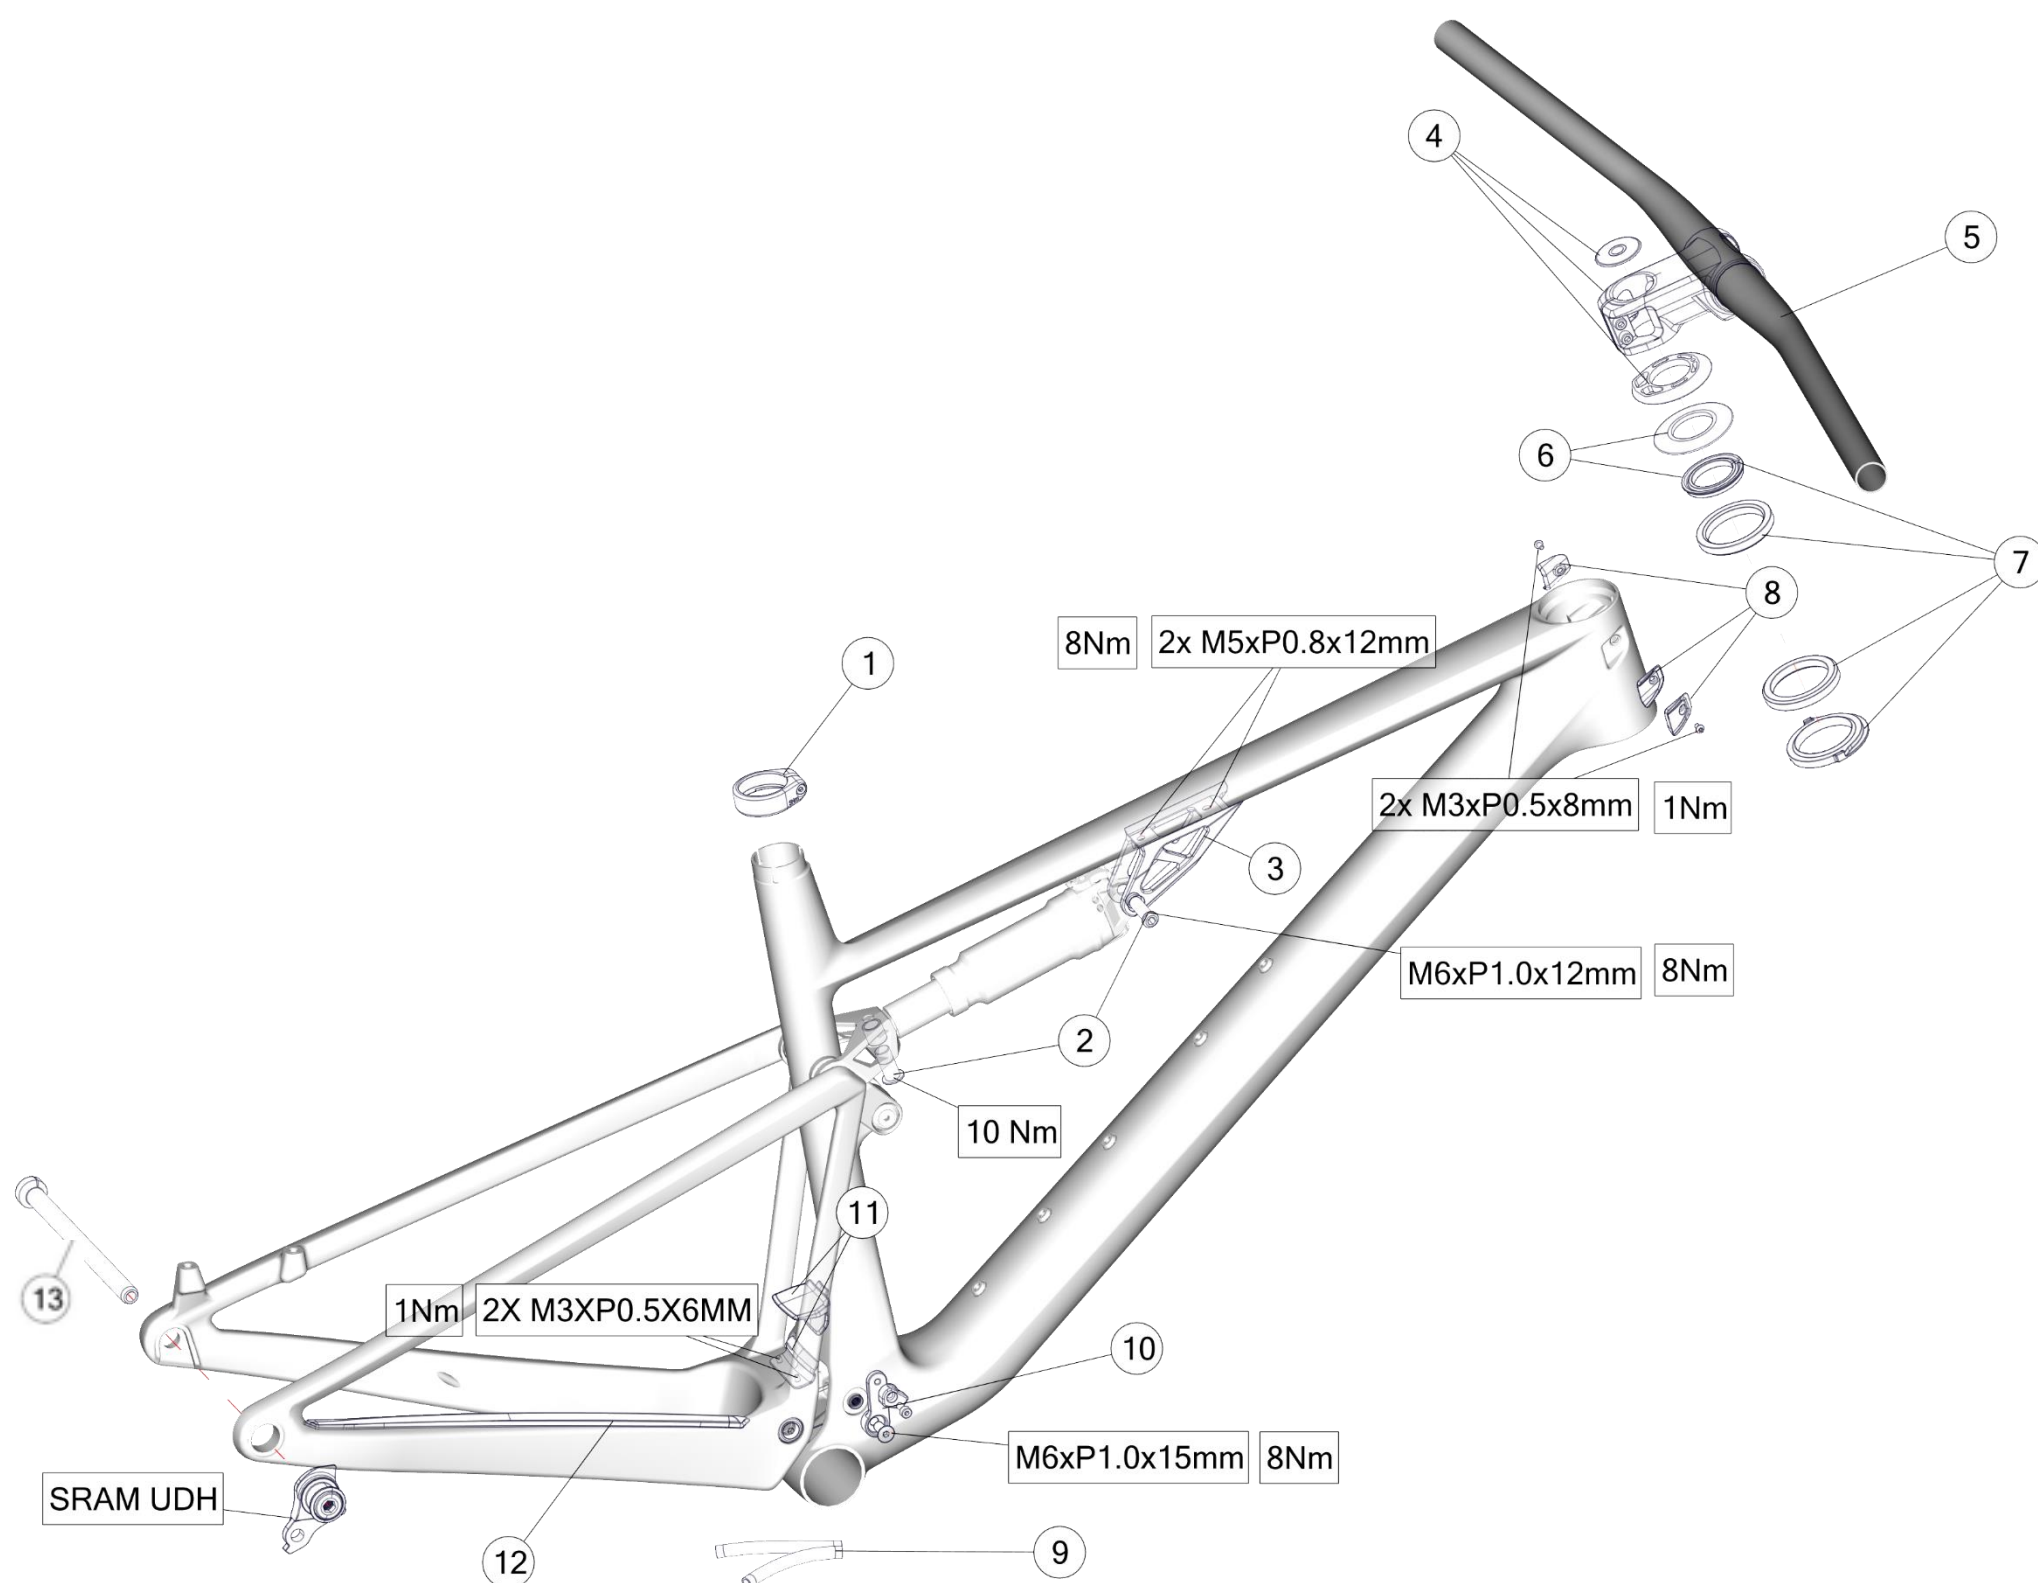

FOURSTROKE / FOURSTROKE LT

Pos. N°	Part N°	Part Name	Description
1	30004042	Fourstroke, Fourstroke LT seatpost clamp	31.6mm - 34.9mm
2	30004133	Rear shock bolt set No. 7	
3	30004039	Fourstroke& Fourstroke LT top tube shock mount	
4	301713'006925	Stem MSM01 Stealth 50mm	including top cap, top cap bolt and topcones for Fourstroke/ Twostroke (Ø55mm) and Agonist/ Speedfox (Ø 49.5mm)
4	301713'006926	Stem MSM01 Stealth 60mm	
4	301713'006927	Stem MSM01 Stealth 70mm	
5	30000746	Handlebar Mountainbike Flat Bar FB01, 760mm	760mm
6	30000703	Topcone Standard Stem	Topcone for round spacers/stems
7	301737	Fourstroke 01 headset	
8, 9	30004040	Cable guide No. 33	Included right closed entry
10	30004043	Lightweight 1x Chainguide	
11	30004041	Fourstroke, Fourstroke LT mud flap	
12	30004137	Fourstroke 01/ Fourstroke/ Fourstroke LT Chainstay protector	
13	30000706	Axle Kit No. 8