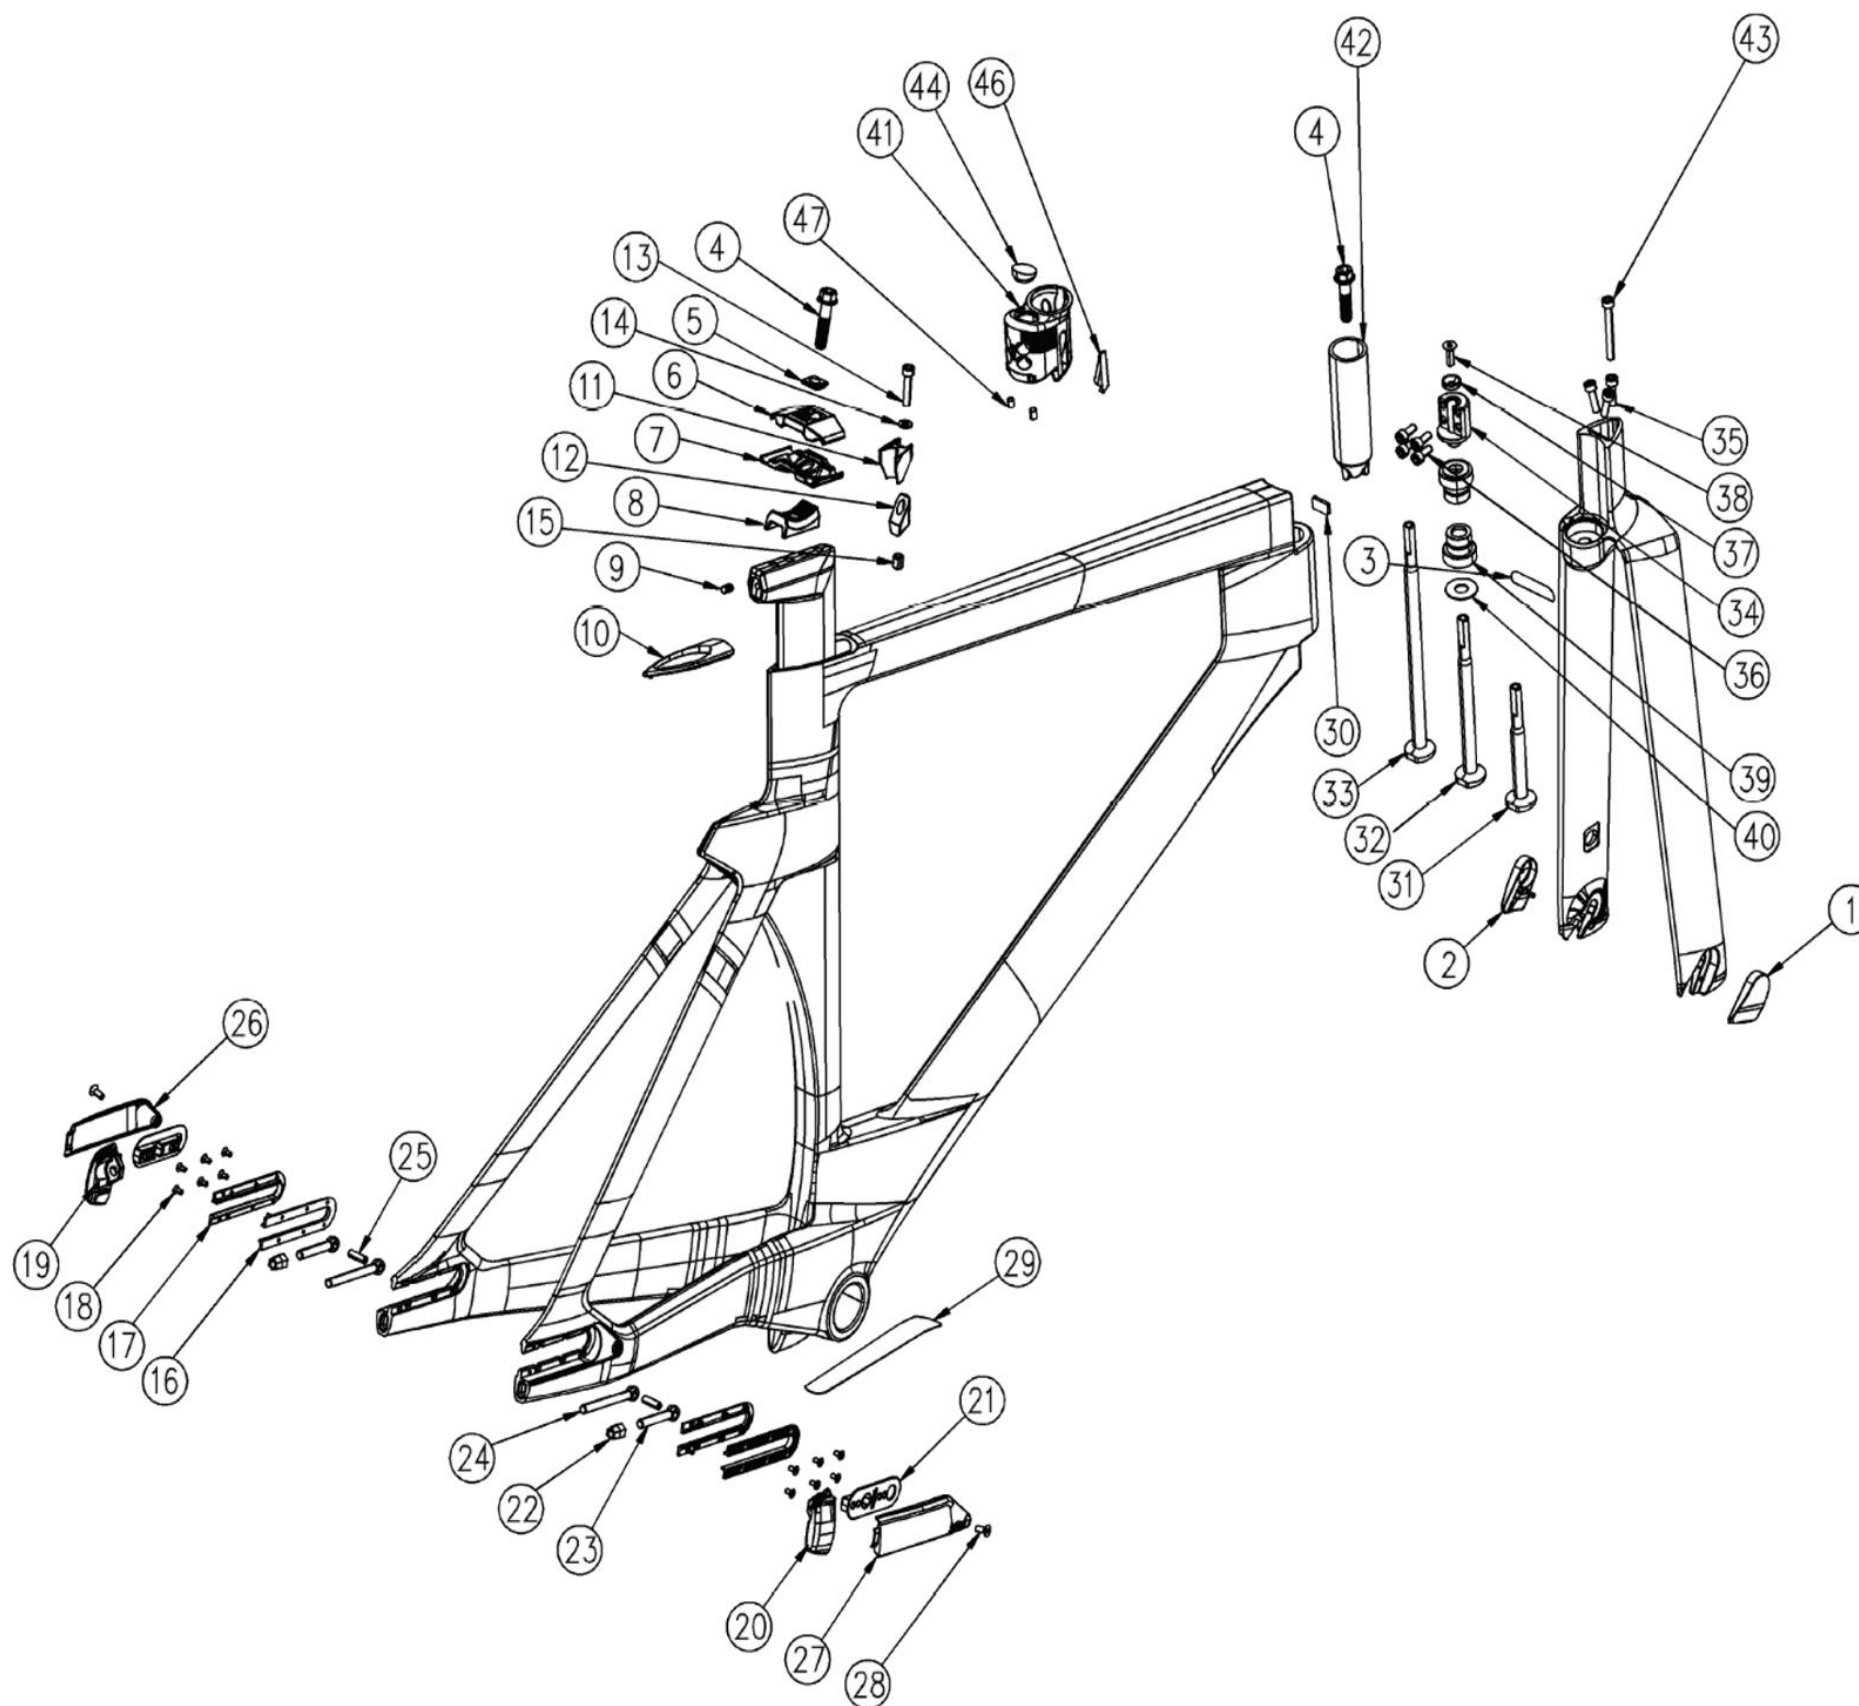

TRACKMACHINE TR01

Pos. N°	Part N°	Part Name	Description
B,1,2,3	30007581	Fork Trackmachine 01 FRS	S
B,1,2,3	30007582	Fork Trackmachine 01 FRS	M
B,1,2,3	30007583	Fork Trackmachine 01 FRS	L
C,9	30007584	Trackmachine 01 Seatpost - 370mm (SP AS9 1 0-370)	without saddle clamp
4-8	30007242	Saddle clamp No. 4	
10-15	30007592	Trackmachine 01 Seatpost Clamp (SP CMP No. 35)	
16-25	30007588	Trackmachine 01 dropouts parts and covers (Dropout No. 84)	
1,2,26-28	30007589	Trackmachine 01 Dropout covers (Dropout CVR No. 1)	
30, 34-40	30007590	Trackmachine 01 Headset Kit (HS B 27)	
4,41-47	30007591	Trackmachine 01 Steerer stem (ST TR01 2 ST)	
	30006712	Trackmachine 01 Pursuit Base Bar wht 2024 (with small parts)	White
	30007593	Trackmachine 01 Pursuit Base Bar Small Parts Kit (CKP BASE 2025-RC4 0 PURSUIT-350)	Black