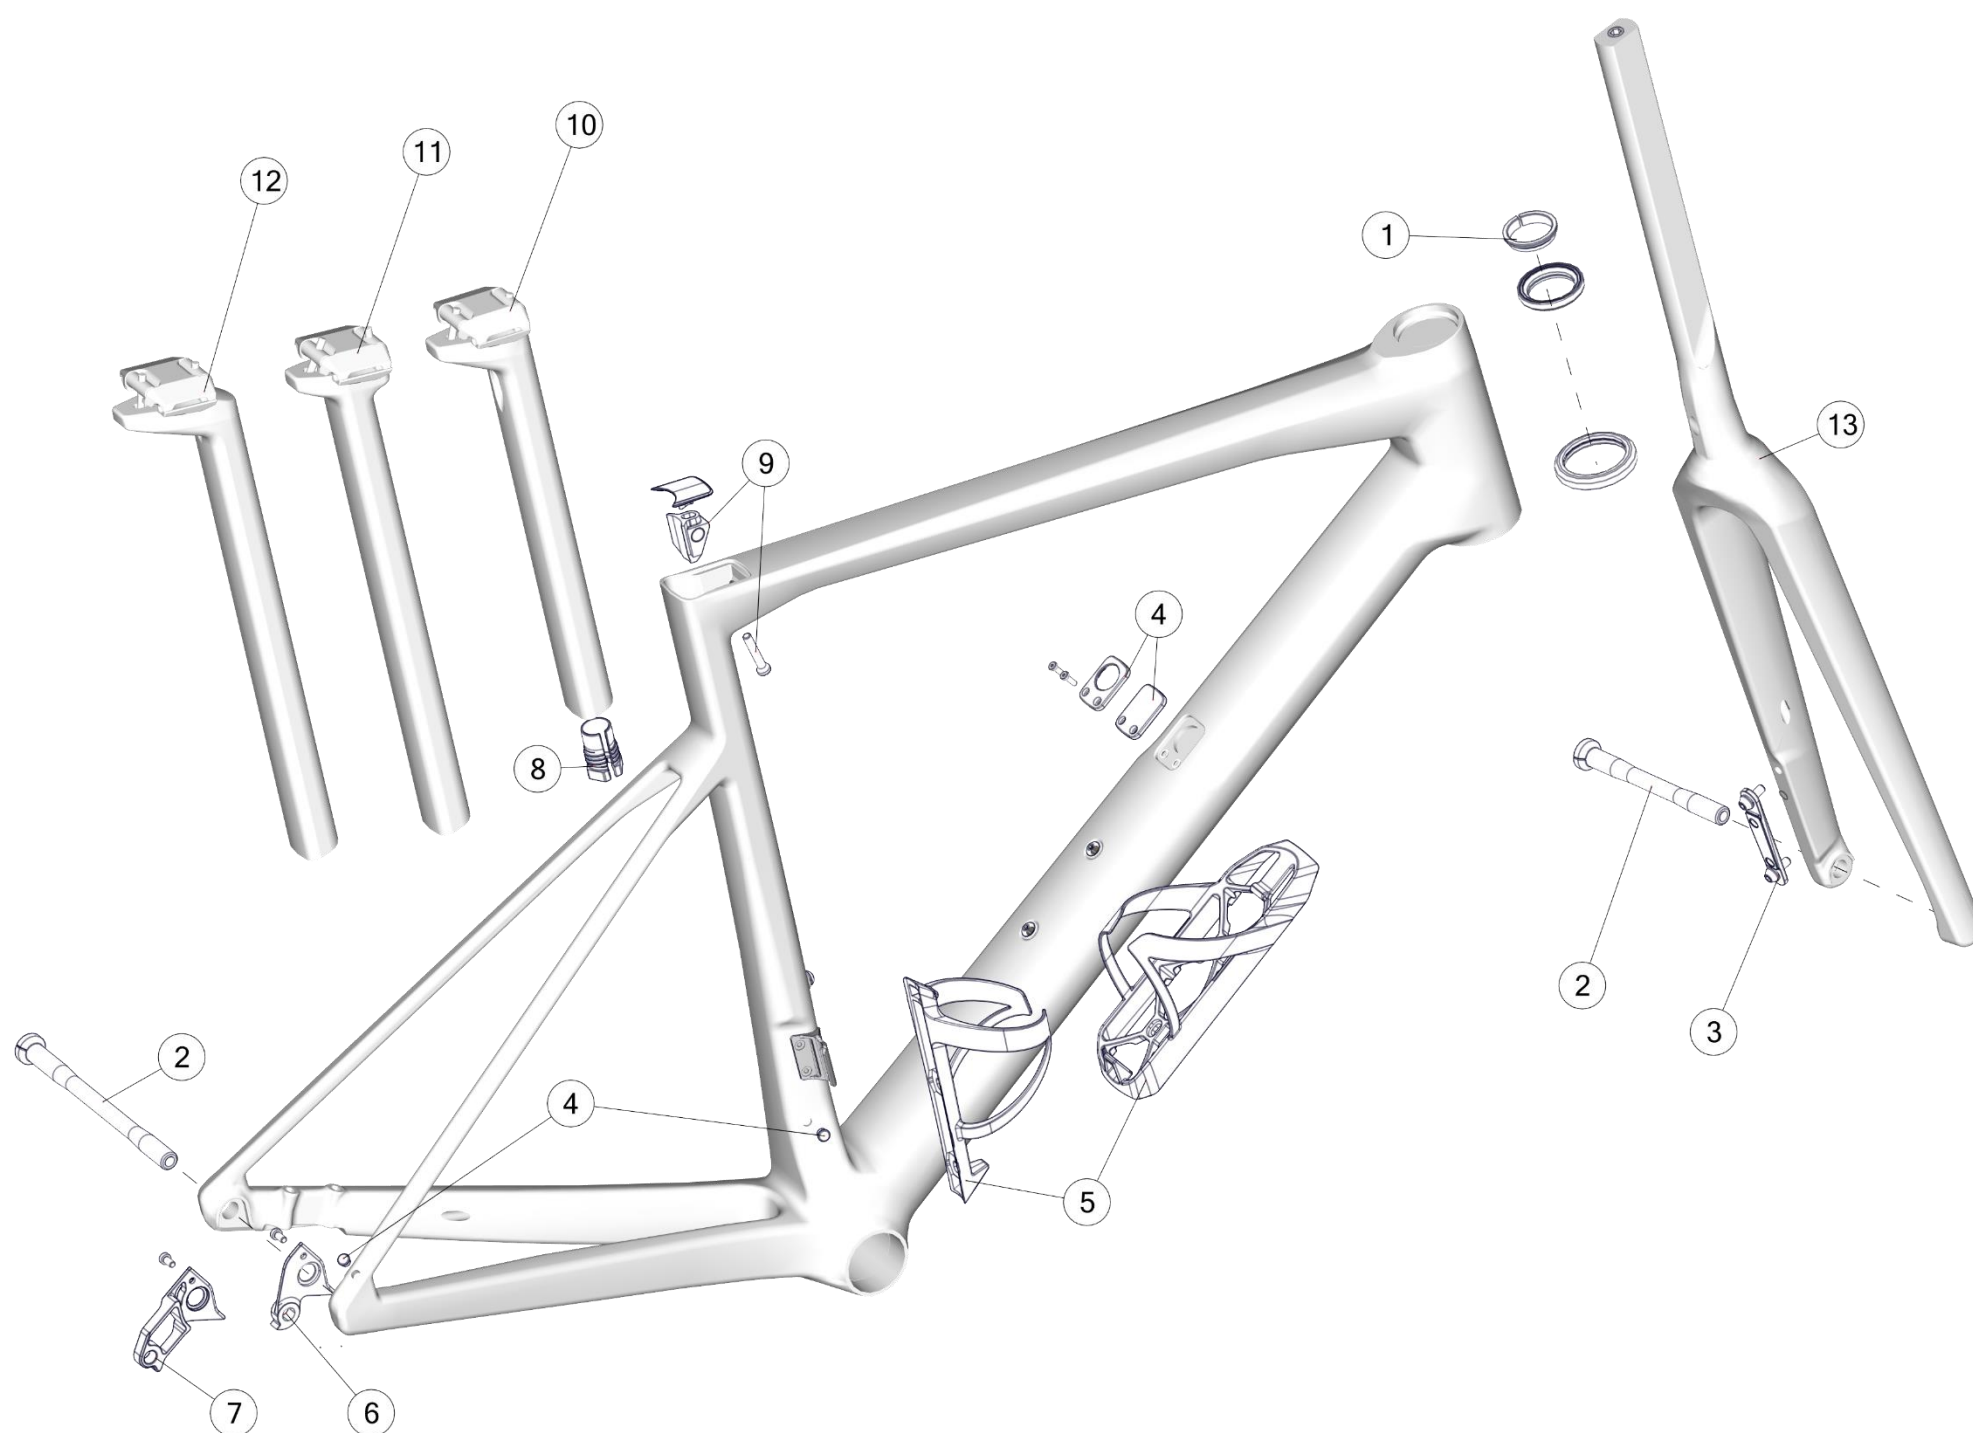

TEAMMACHINE SLR MPC

Pos. N°	Part N°	Part Name	Description
1	30000704	Headset HS-B-13	Headset, w/o top cone →ICS2 stem
2	30000699	Stealth Axles Set Teammachine SLR01/SLR	M12x1x119mm/ M12x1x163mm, tapered head
3	30000714	Brake Mount Adapter SLR01 / SLR	for 160mm rotor
4	30000705	Shimano Di2 Junction Box bracket, Sram eTap Downtube cover	for Di2 and wireless
4	AC21-CAFEPSB	Campagnolo Frame mounting cable for internal interface - BMC	Must be ordered from Campagnolo!
5	30000698	Aerocore Bottle Cages Set	
6	30000700	Dropout #71	Standard (Shimano/Sram/Campa)
7	30000701	Dropout #72	Direct mount (Shimano only)
8	212500	Internal Battery Adapter	
9	30000702	Seatpost Clamp Teammachine SLR01 / SLR	incl. Both cover for all frame sizes
10	30003225	Seatpost SLR01 Mpc, 15mm offset, 340mm	raw carbon, original part
11	30003226	Seatpost SLR01 Mpc, 0mm offset, 340mm	raw carbon
12	30000743	Seatpost SLR01 30mm OFFSET - p2p	fitting part
13	30006166	Flat Steerer Fork SLR01 Mpc 47-51	raw carbon
13	30006167	Flat Steerer Fork SLR01 Mpc 54-61	raw carbon
-	30006325	Front Derailleur Hanger SLR01