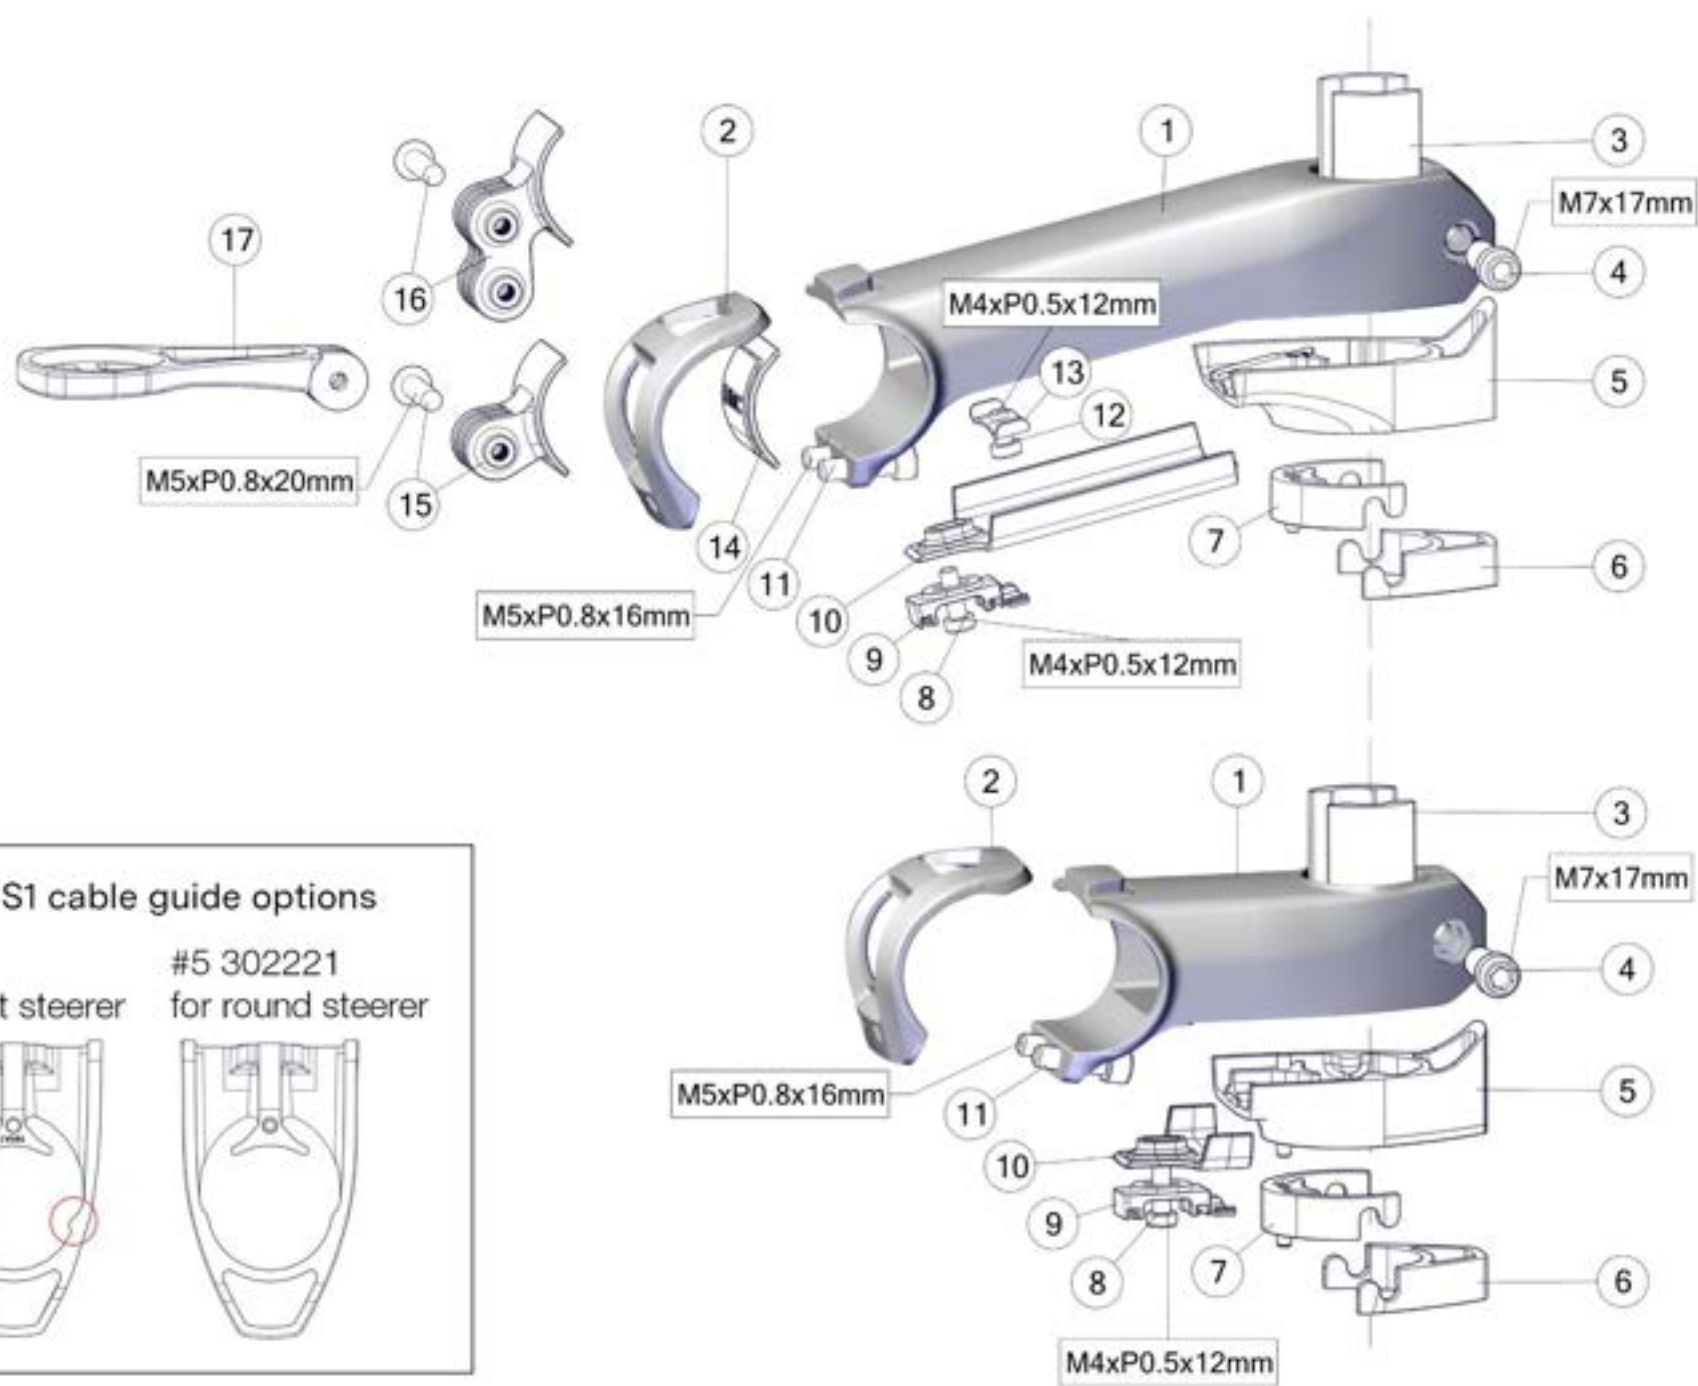

ICS1 & ICS0° STEM

Pos. N°	Part N°	Part Name	Description	Angle
1-14	300881	Stem ICS01, 90mm	Sandblasted / black anodized	-12.5°
1-14	300882	Stem ICS01, 100mm	Sandblasted / black anodized	-12.5°
1-14	300883	Stem ICS01, 110mm	Sandblasted / black anodized	-12.5°
1-14	300884	Stem ICS01, 120mm	Sandblasted / black anodized	-12.5°
1-14	300885	Stem ICS01, 130mm	Sandblasted / black anodized	-12.5°
5	302221	Stem ICS01 Lower Stem Cover – Round Steerer*	To fit stem to round steerer forks	
5-7	301281	ICS01 stem PA spacer kit	Polyamid, 3 pair of spacers	
3-13	301651	ICS01 stem part kit	Including all covers (#10)	
14	300996	ICS01 stem faceplate cover		
1-5, 8-11, 15	30001795	Stem ICS 0°, 55mm - p2p	w/o top cone or spacer including single mount	0°
1-5, 8-11, 15	30001796	Stem ICS 0°, 70mm - p2p		0°
1-5, 8-11, 15	30001797	Stem ICS 0°, 80mm - p2p		0°
1-5, 8-11, 15	30001798	Stem ICS 0°, 90mm - p2p		0°
1-5, 8-11, 15	30001799	Stem ICS 0°, 100mm - p2p		0°
3-5, 8-10	302100	Stem ICS0° part kit	Including all covers (#10)	
15,16,17	30000718	Alloy Computer Mount for ICS2 and ICS01 Stems with Wahoo and Garmin inserts, including Single and Double Alloy brackets	Aluminium	

*Attention: #302221 does not fit with ICS0° stem!