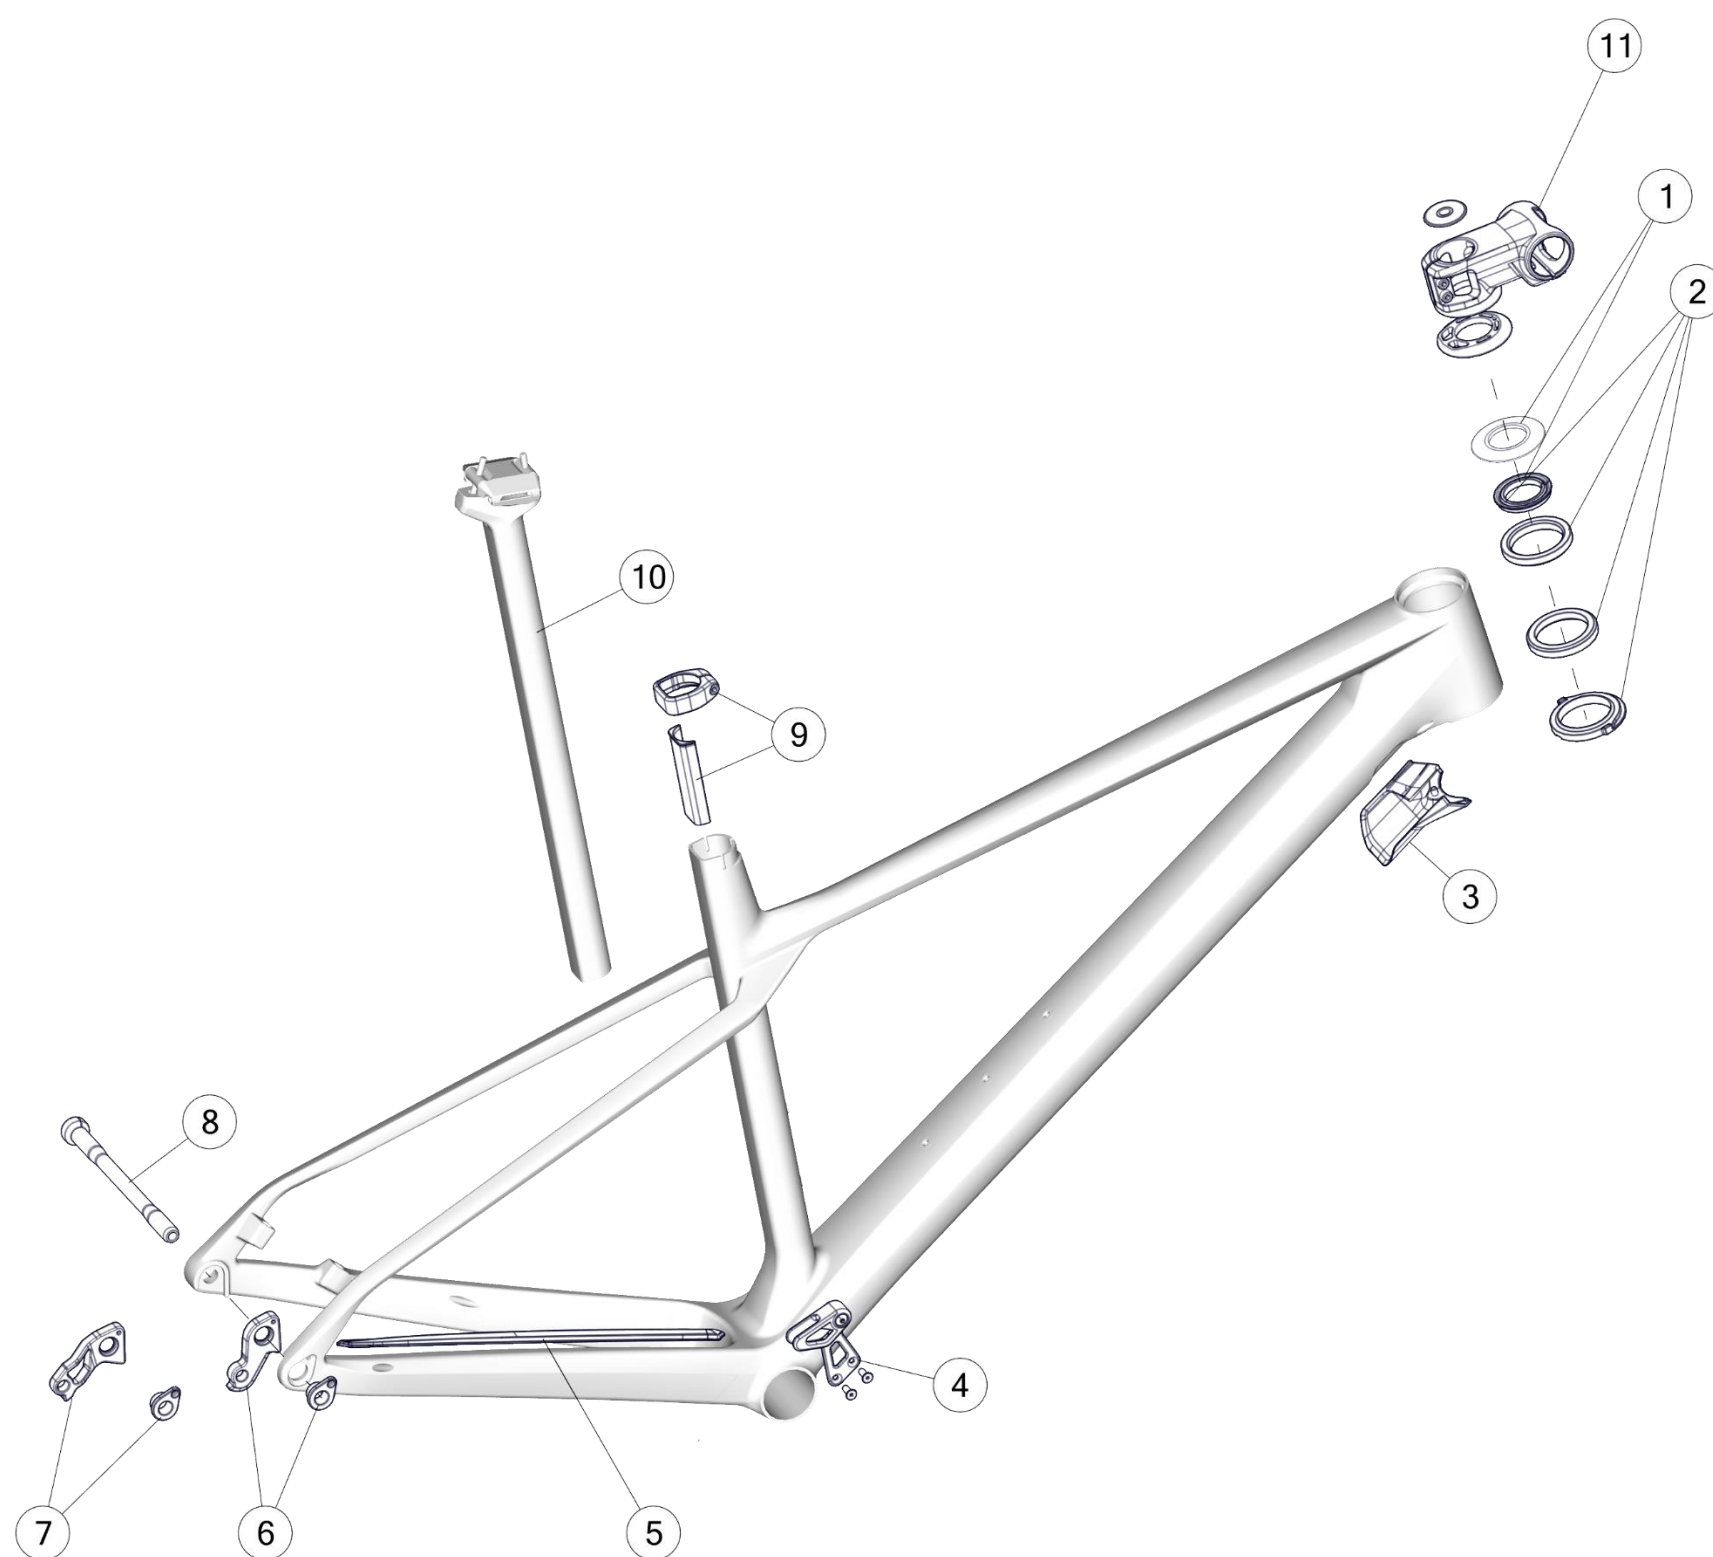

* no full internal cable routing

TWOSTROKE 01

Pos. N°	Part N°	Part Name	Description
1	30000703	Topcone Standard Stem	Topcone for round spacers/stems
2	301737	Fourstroke 01 headset	Crown race, bearings, compression ring
3	30000710	Fork Stopper Twostroke 01	
4	30000712	Chain Guide Twostroke 01	
5	301741	Fourstroke 01 chainstay protector	
6	301701	Dropout #65	Standard (Shimano/Sram)
7	301702	Dropout #66	Direct mount (Shimano only)
8	301769	Thru axle kit #6	
9	30000711	Seatpost Clamp No 27	including adapter for round seatpost
10	30006247	SP DS5, 4, 0-360	0mm offset, 360mm length
11	301713006925	Stem MSM01 Stealth 50mm	including top cap, top cap bolt and topcones for Fourstroke/ Twostroke (Ø55mm) and Agonist/ Speedfox (Ø 49.5mm)
11	301713006926	Stem MSM01 Stealth 60mm	
11	301713006927	Stem MSM01 Stealth 70mm	