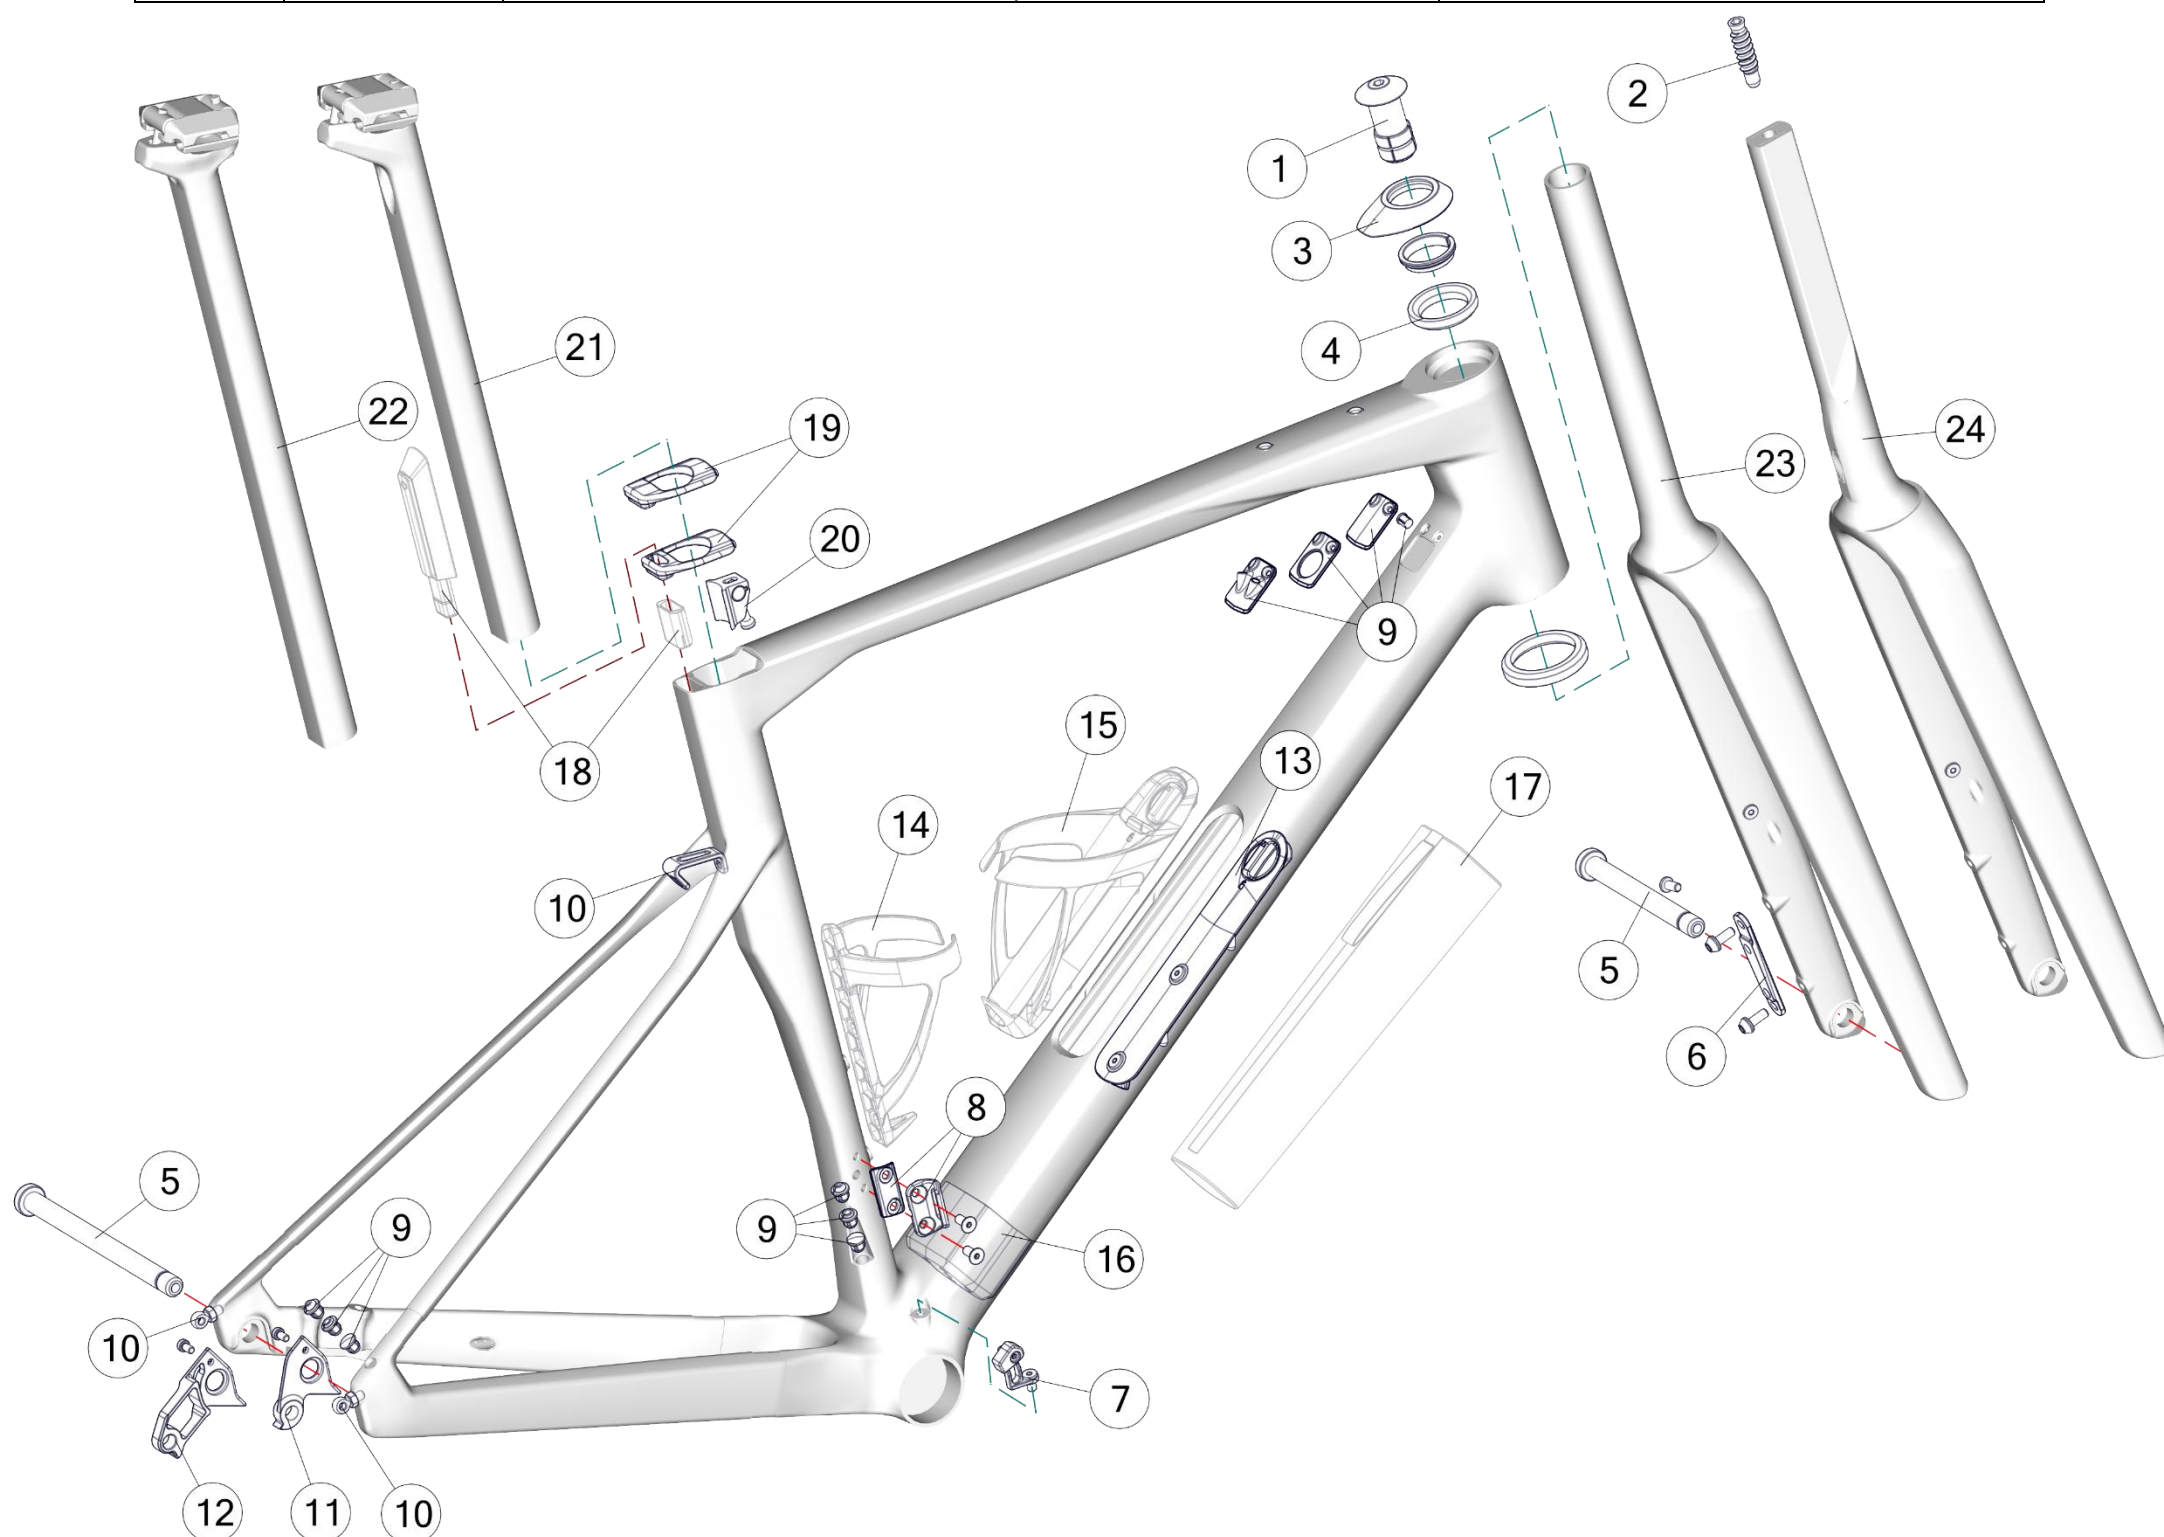

Pos. N°	Part N°	Part Name	Description
1	213682	Expander #2	
2	30007222	Flat steerer expander bolt, short	Incl. Top cap bolt M6x45mm
3	30000811	Topcone set round steerer fork	
4	30000704	Headset HS-B-13	Lower and upper bearing, split ring
5	30006250	Thru Axle Kit No.10	M12x1x117mm/ M12x1x161.5mm, flat head
6	30000714	Brake Mount Adapter SLR01/SLR/KAS01/RM01/RM	
7	30006252	Chain Guide No.2	
8	30006249	Roadmachine Front Derailleur Hanger and Cover	
9	30000713	Cable Guide #27	for mechanical, Di2 and wireless
10	30006246	Fender Mount Kit Roadmachine	
11	30000700	Dropout # 71	Sram/Campagnolo/Shimano classic mount
12	30000701	Dropout # 72	Shimano direct mount
13	30006257	Downtube Storage Cover Roadmachine	
14	30006255	Seat Tube Bottle Cage Roadmachine	aftermarket option
15	30006256	Down Tube Storage Bottle Cage Roadmachine	aftermarket option
16	30006170	Downtube Storage Stopper Roadmachine	
17	30006253	Down Tube Storage Pouch	aftermarket option
18	30006814	BMC Rear Light 25	aftermarket option
18	30006254	BMC Rear Light 20 StVO	aftermarket option
19	30006251	Seat Tube Seal Roadmachine	
20	30006906	Seatpost Clamp No. 34	Fits on Roadmachine 01 and Roadmachine
21	30006270	SP DS5, 4, 15-400	15mm offset, 400mm length
22	30006247	SP DS5, 4, 0-360	0mm offset, 360mm length
23	30006359	Round Steerer Fork Roadmachine ready to paint 47-51	black finish
23	30006360	Round Steerer Fork Roadmachine ready to paint 54-61	black finish
24	30006029	Flat Steerer Fork Roadmachine ready to paint 47-51	black finish
24	30006018	Flat Steerer Fork Roadmachine ready to paint 54-61	black finish