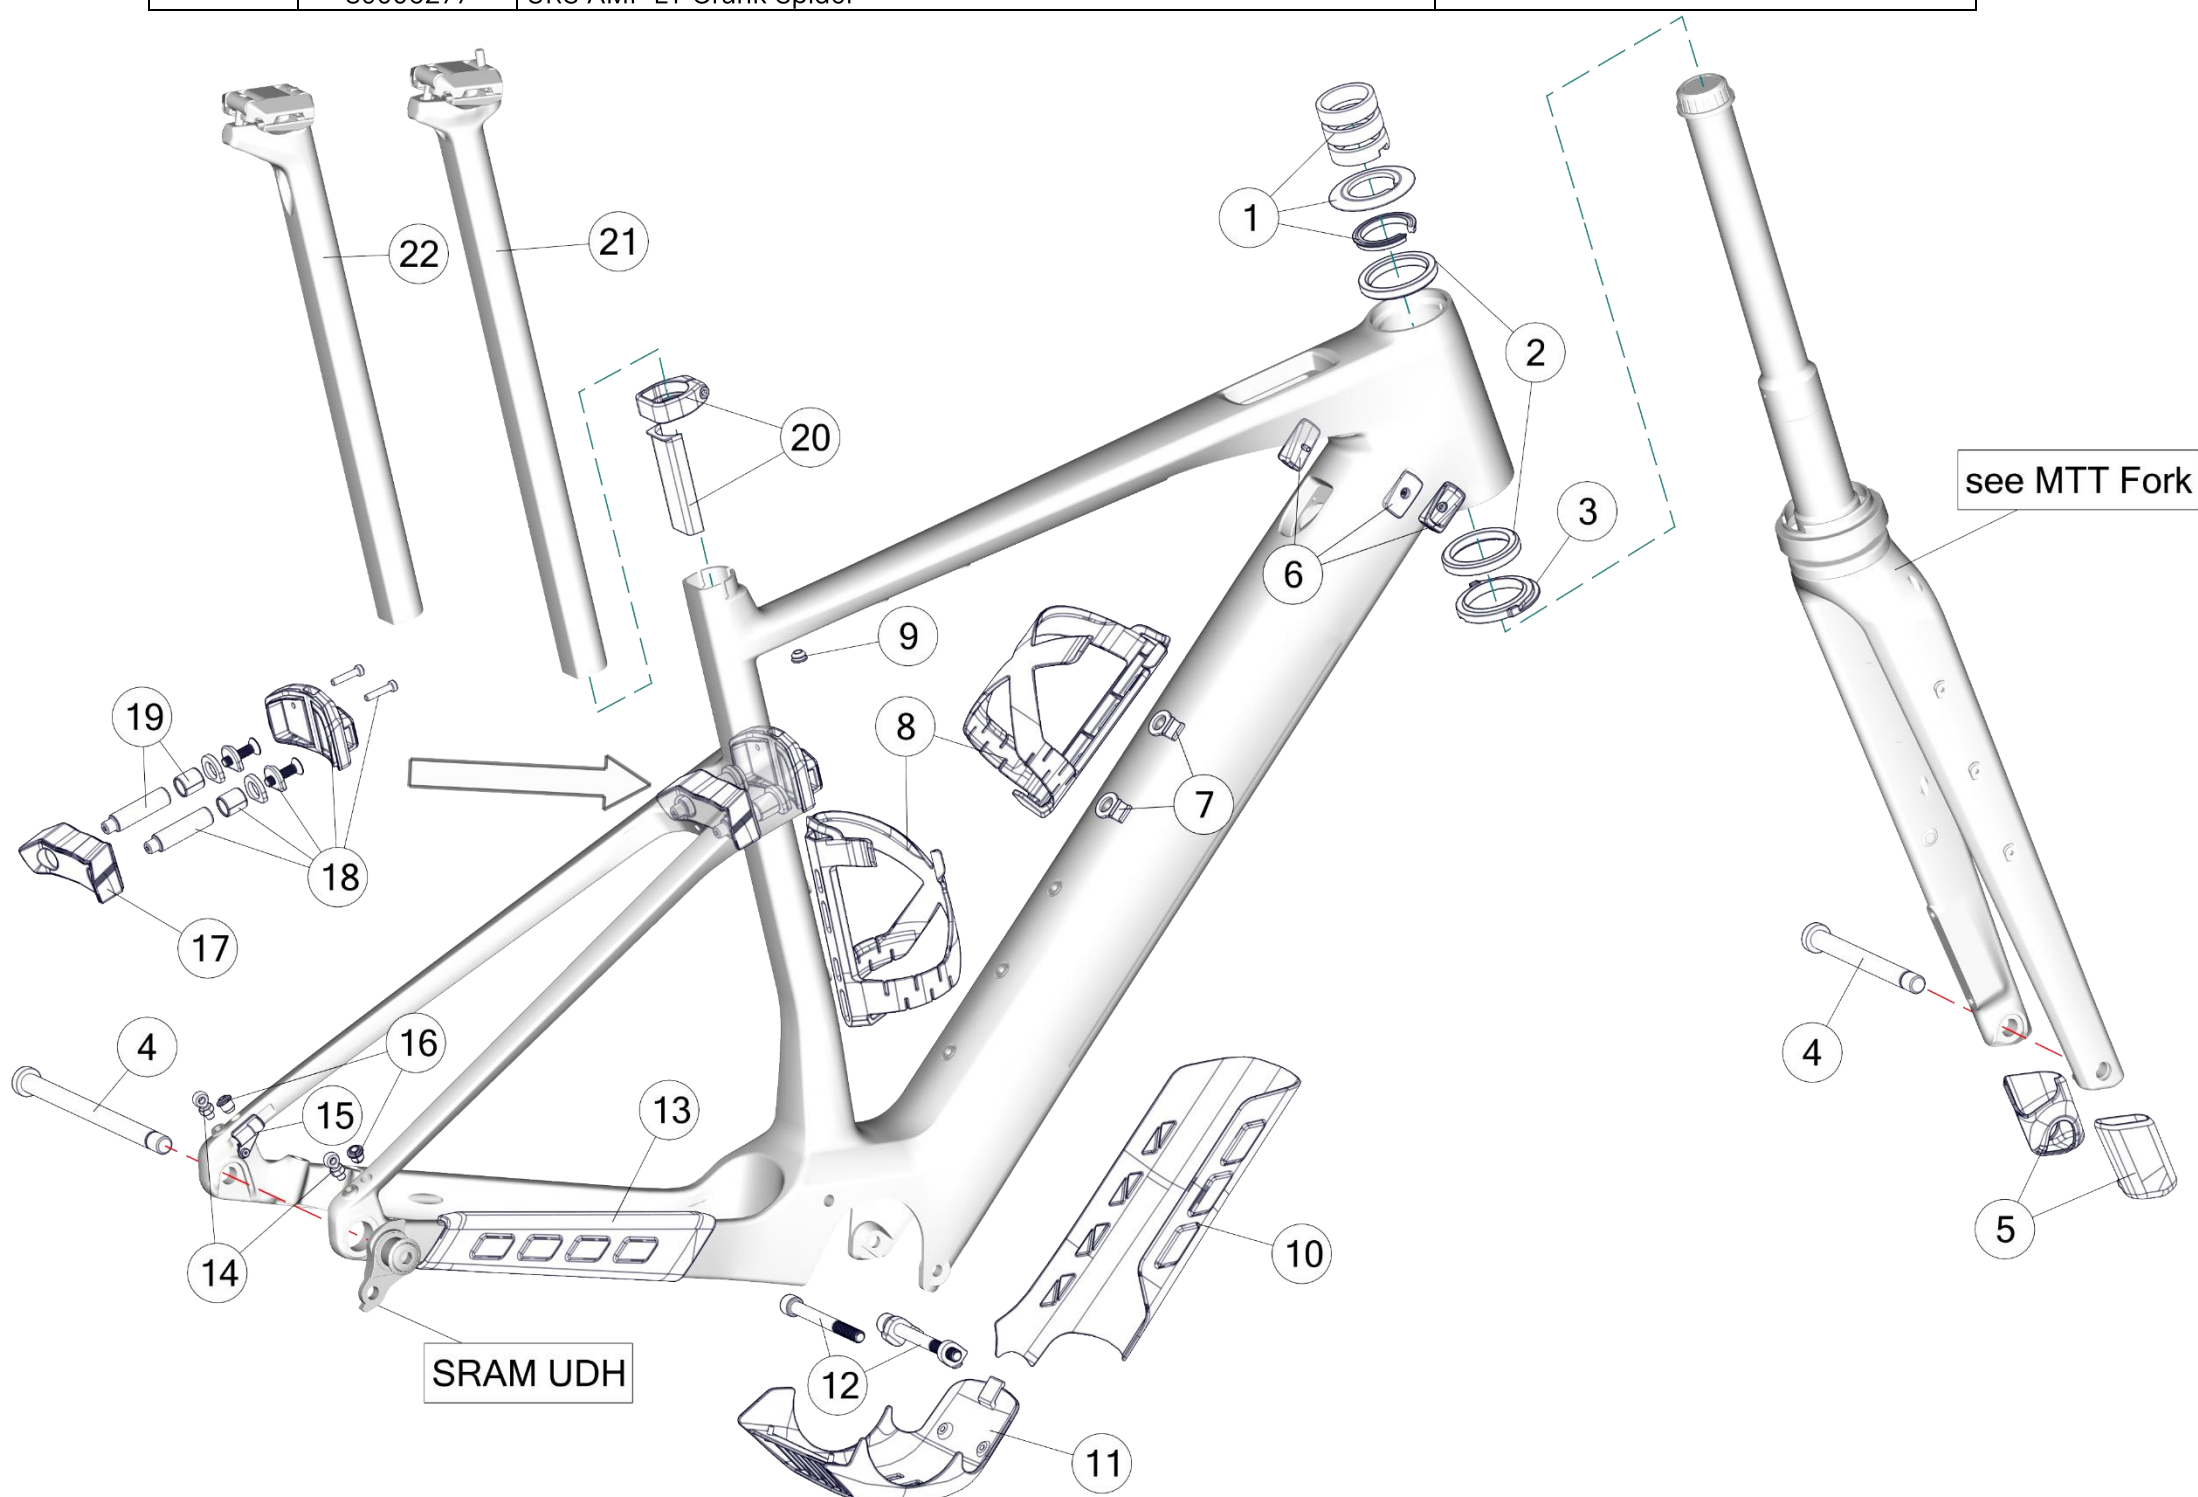

URS AMP

Pos. N°	Part N°	Part Name	Description
1	30006279	URS AMP LT MTT Topcone Kit	For MTT fork
1	30006276	URS AMP LT Topcone Kit	For Suspension Forks (Rock Shox, Fox)
2,3	301737	HS-B-05 Headset (Bearings, Rotation Stopper Crown Race)	For Suspension Forks (Rock Shox, Fox)
2	30006278	HS-B-05 Bearings	bearings only
3	30006274	Rotation Stopper Crown Race	
4	30006318	Axle Kit No. 11	M12x1x122mm/ M12x1x167mm, flat head
5	30001765	URS Rock Socks	
6	30006265	Cable Guide No. 41	
7	30006105	URS AMP LT Range Extender Cable Clips	
8	30006264	Side Load Bottle Cage Kit	
9	301103	Di2 plug kit #6	
10	30006271	URS AMP Down Tube Protector	
11	30006275	URS AMP LT Motor Cover	including 4x M3*8mm bolts
9/11/12	30006106	URS AMP LT Drive Unit Small Part Kit	
13	30006273	URS AMP LT Chainstay Protector	
14	30006246	Fender Mount Kit RM	Eye bolts + blind plugs
15	30006171	URS AMP LT Speed Sensor Holder	
-	30004271	Roadmachine 01 AMP Speed Sensor Magnet	
16	213675	Di2 plug kit # 1	
17	30006465	URS Gen 2 MTT Bumper Soft	
17	30006466	URS Gen 2 MTT Bumper Medium	
17	30006464	URS Gen 2 MTT Bumper Hard	
18	30006268	URS Gen 2 MTT Kit	
20	30000711	SP CMP #27	
21	30006247	SP DS5, 4, 0-360	
22	30006270	SP DS5, 4, 15-400	15mm offset, 400mm length
-	30006277	URS AMP LT Crank Spider