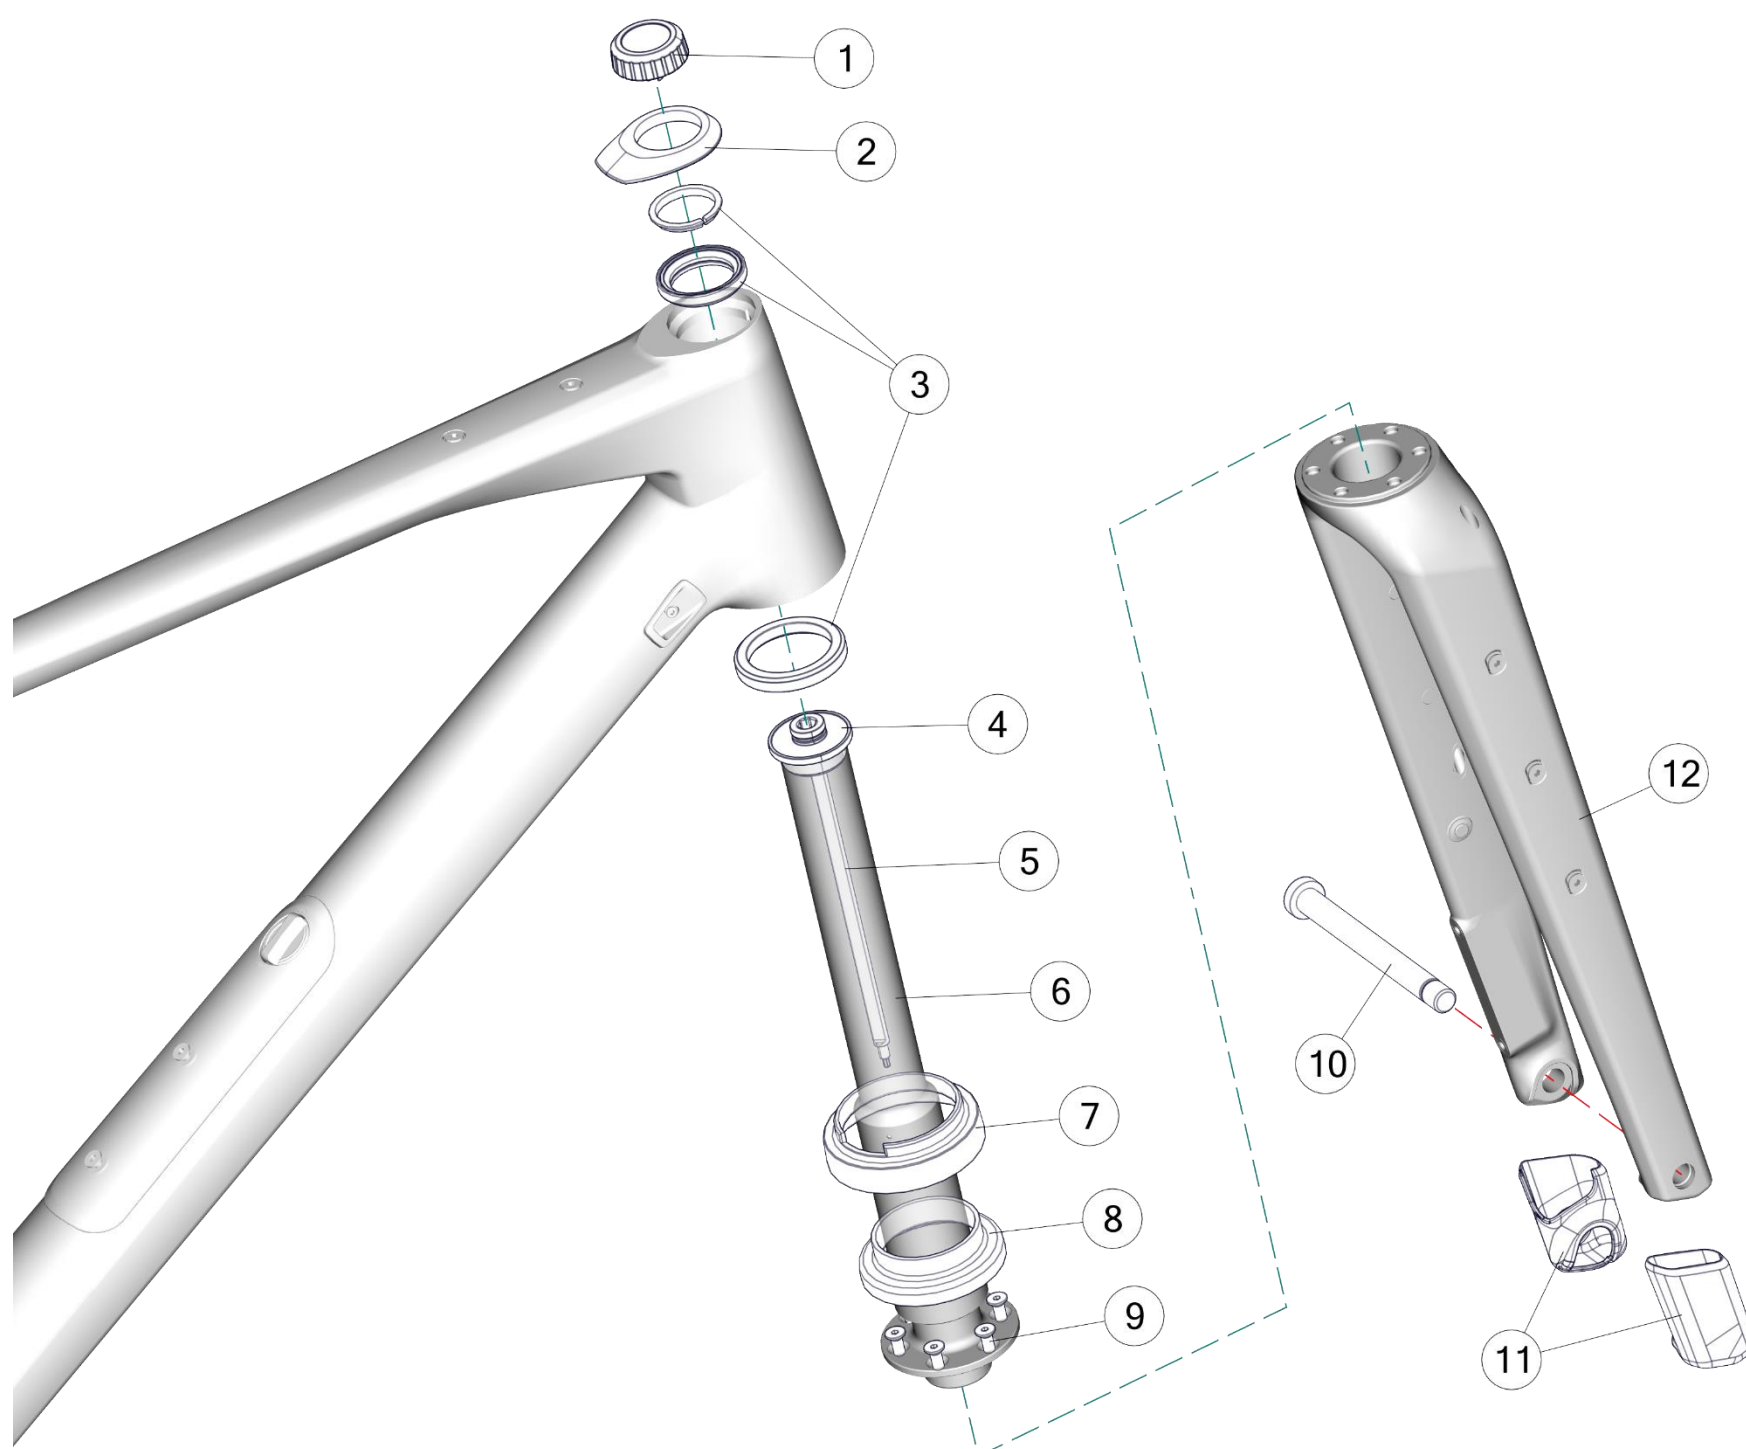

MTT FORK

Pos. N°	Part N°	Part Name	Description
1	30004010	MTT Fork lockout knob	for URS LT/ URS01 Gen 2/ URS AMP
2	30004844	Topcone for MTT fork MY22/23	for 1 1/4 fork steerer
3	30002040	Headset URS01 MTT fork	for URS LT, 1 1/2 - 1 1/4
5	30004011	MTT Fork lockout shaft	for URS LT/ URS01 Gen 2/ URS AMP
10	30006318	Axle Kit No. 11	front & rear axle, 12x1mm, flat head
11	30001765	URS Rock Socks	black rubber
1,4,5,6,9	30006260	MTT Fork Steerer M6	for URS01 Gen 2/ URS AMP, incl med. Spring
7,8	30006259	URS Gen 2 MTT Suspension Fork Covers	for URS01 Gen 2/ URS AMP
8,9,11,12	30006261	URS Gen 2 MTT Fork Blades	for URS01 Gen 2/ URS AMP
-	30001753	MTT Suspension Fork spring kit - Soft, Medium, Hard	for URS LT
-	30002092	MTT Fork Spring Kit Tool	for URS LT/ URS01 Gen 2/ URS AMP
-	30002076	Stem MTT Fork 70mm, 1 1/4"	for MTT fork steerer
-	30002077	Stem MTT Fork 80mm, 1 1/4"	for MTT fork steerer
-	30002078	Stem MTT Fork 90mm, 1 1/4"	for MTT fork steerer
-	30006812	Computer Mount, MTT Fork	For 1 1/4" stem

To use the new MTT fork on URS01 LT GEN1, the following parts are required: 30006259, 30006260, 30006261, 30006318

The MTT fork steerer needs to be cut to length and threaded at BMC before shipment.