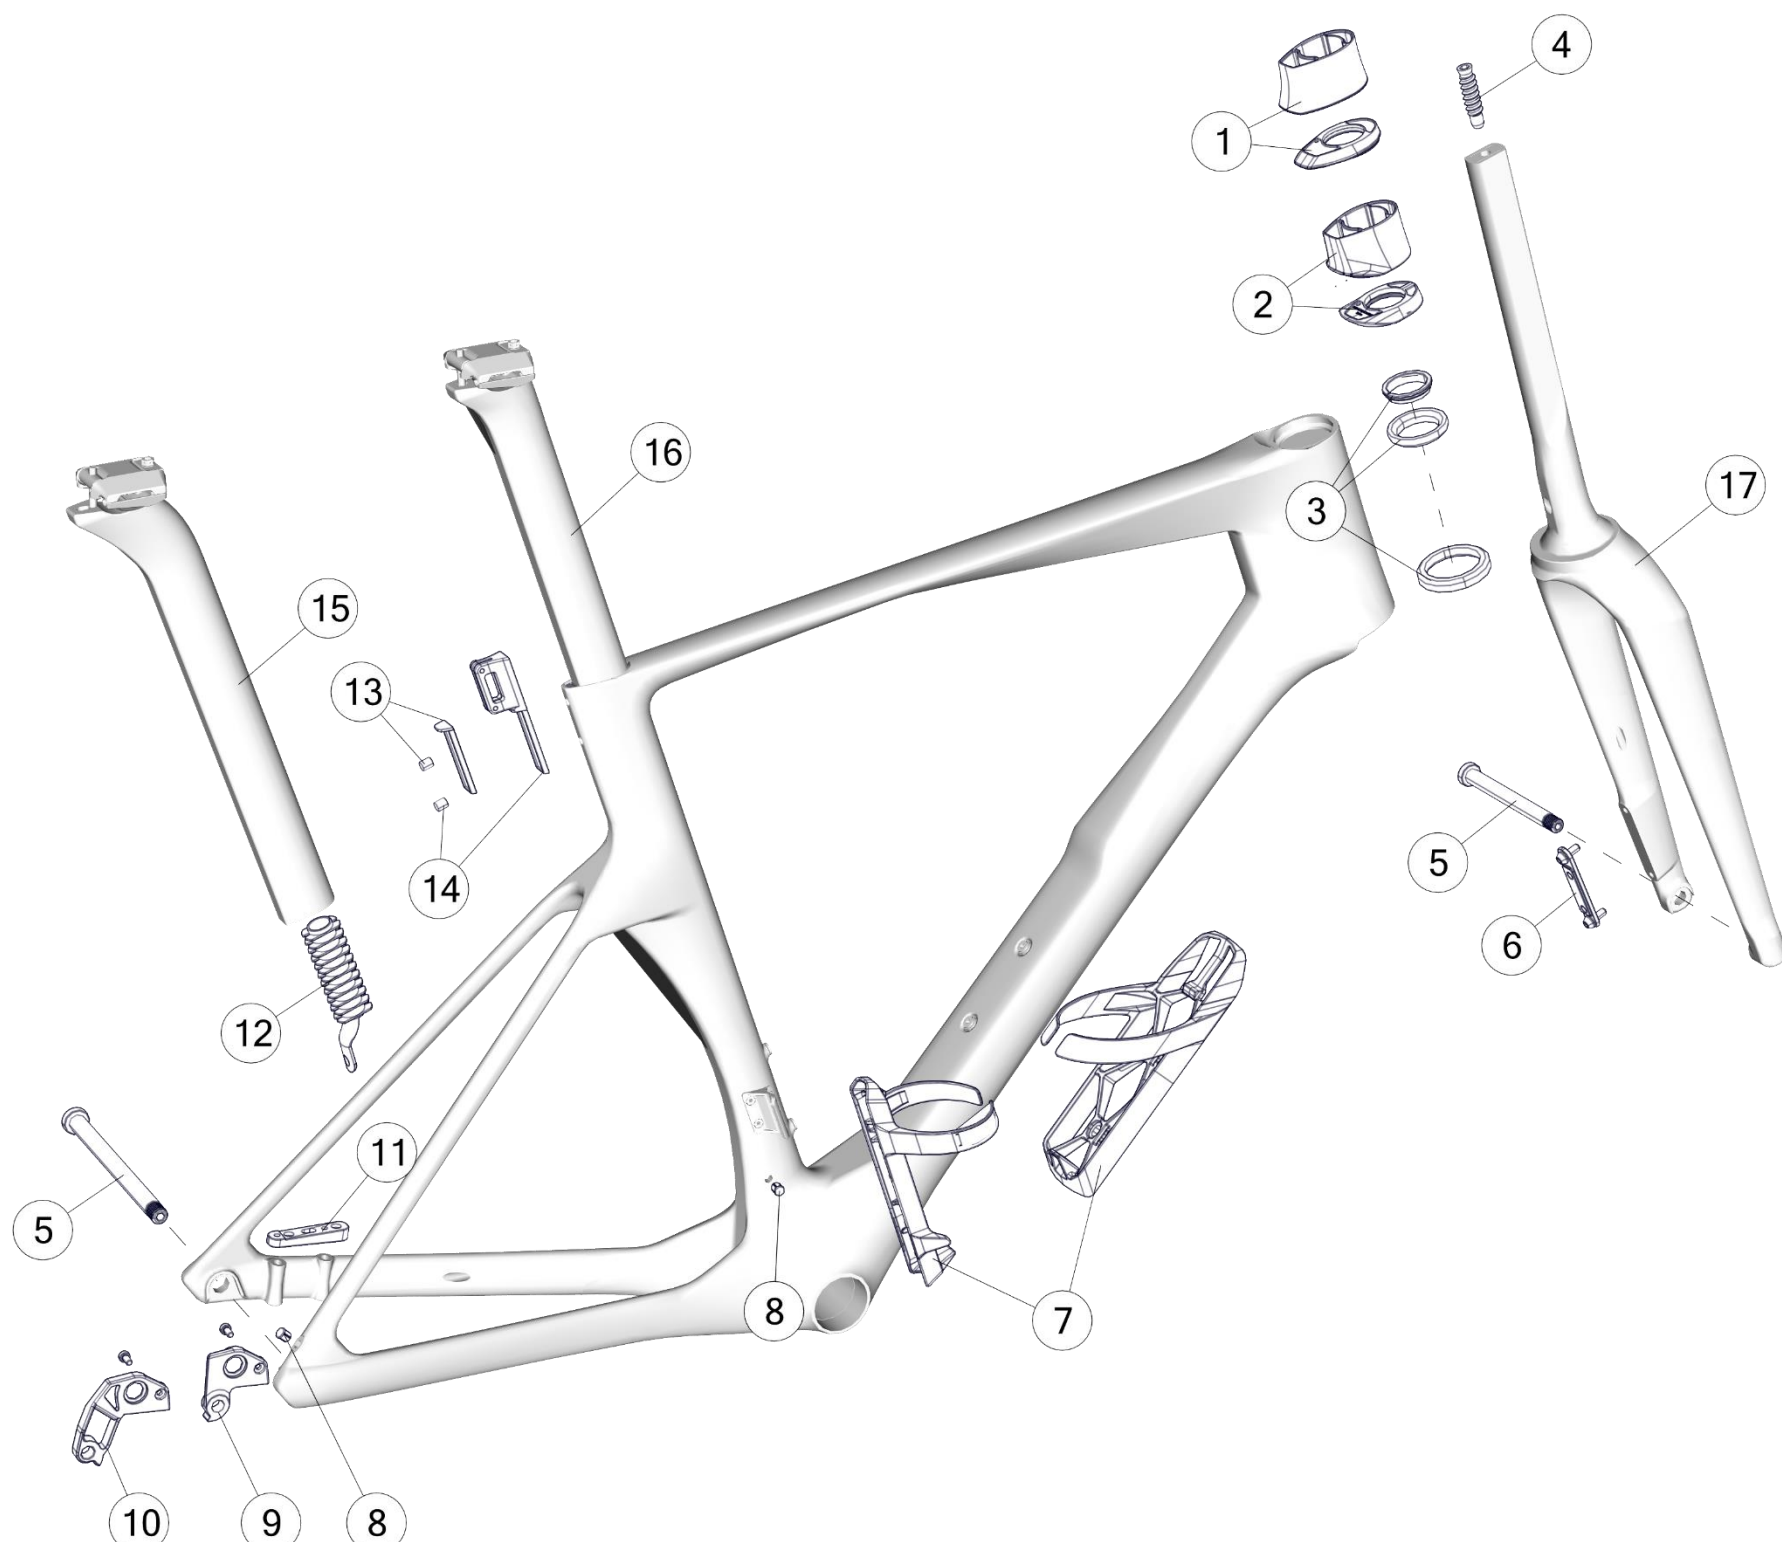

Teammachine R Mpc specific parts

3	30007215	Headset Teammachine R Mpc	Ceramic Speed bearings + split ring
17	30007696	Falt steerer fork Teammachine R Mpc V1 raw 47-51 MY26	
17	30007697	Falt steerer fork Teammachine R Mpc V1 raw 54-61 MY26	
15	TBD	Teammachine R Mpc Seatpost 25mm offset (SP AS8, 0, 25-400)	25mm offset, 400mm length
16	TBD	Teammachine R Mpc Seatpost 10mm offset (SP AS8, 0, 10-400)	10mm offset, 400mm length

Create Speed.