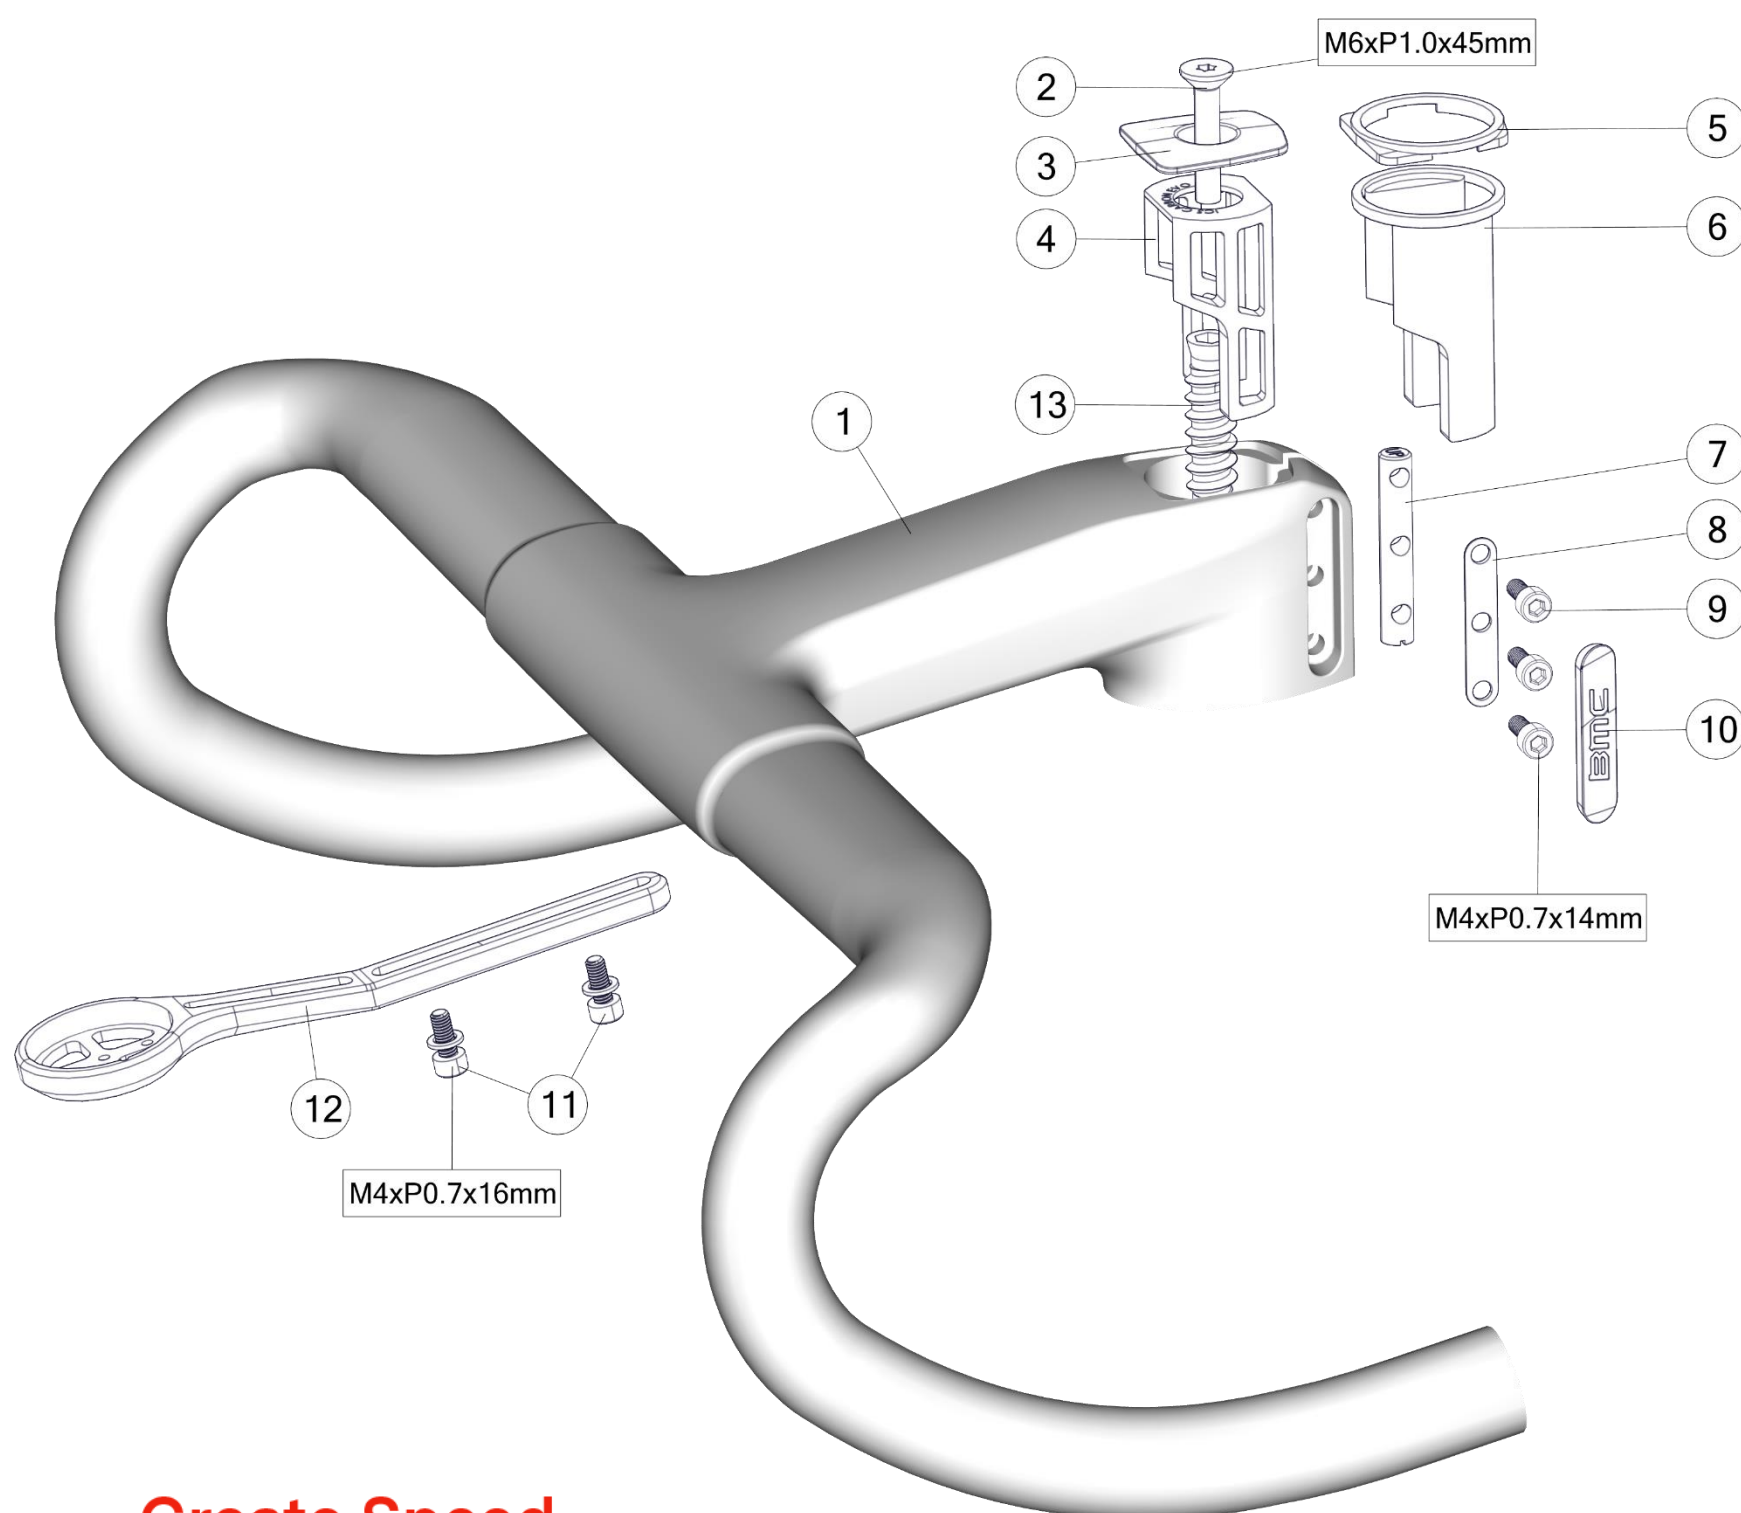

Pos. N°	Part N°	Part Name	Description	Stem Angle	Flare	Drop	Reach
1-10	30005534	Cockpit ICS CBN EVO 70 400/436 BLACK	While keeping the aggressive stem angle, the ICS Carbon EVO is 2 cm higher at the hoods than the ICS Carbon Aero and ICS Carbon given by a higher steerer clamp and minimal upsweep.	-12.5°	8°	135	72.5
1-10	30005535	Cockpit ICS CBN EVO 80 400/436 BLACK		-12.5°	8°	135	72.5
1-10	30005536	Cockpit ICS CBN EVO 90 400/436 BLACK		-12.5°	8°	135	72.5
1-10	30005537	Cockpit ICS CBN EVO 100 400/436 BLACK		-12.5°	8°	135	72.5
1-10	30005538	Cockpit ICS CBN EVO 110 400/436 BLACK		-12.5°	8°	135	72.5
1-10	30005539	Cockpit ICS CBN EVO 120 400/436 BLACK		-12.5°	8°	135	72.5
1-10	30005540	Cockpit ICS CBN EVO 70 400/436 RED		-12.5°	8°	135	72.5
1-10	30005541	Cockpit ICS CBN EVO 80 400/436 RED		-12.5°	8°	135	72.5
1-10	30005542	Cockpit ICS CBN EVO 90 400/436 RED		-12.5°	8°	135	72.5
1-10	30005543	Cockpit ICS CBN EVO 100 400/436 RED		-12.5°	8°	135	72.5
1-10	30005544	Cockpit ICS CBN EVO 110 400/436 RED		-12.5°	8°	135	72.5
1-10	30005545	Cockpit ICS CBN EVO 120 400/436 RED		-12.5°	8°	135	72.5
1-10	30005546	Cockpit ICS CBN EVO 70 400/436 WHITE		-12.5°	8°	135	72.5
1-10	30005547	Cockpit ICS CBN EVO 80 400/436 WHITE		-12.5°	8°	135	72.5
1-10	30005548	Cockpit ICS CBN EVO 90 400/436 WHITE		-12.5°	8°	135	72.5
1-10	30005549	Cockpit ICS CBN EVO 100 400/436 WHITE		-12.5°	8°	135	72.5
1-10	30005550	Cockpit ICS CBN EVO 110 400/436 WHITE		-12.5°	8°	135	72.5
1-10	30005551	Cockpit ICS CBN EVO 120 400/436 WHITE		-12.5°	8°	135	72.5
1-10	30007411	Cockpit ICS CBN EVO 100 420/456 BLACK		-12.5°	8°	135	72.5
1-10	30007412	Cockpit ICS CBN EVO 110 420/456 BLACK		-12.5°	8°	135	72.5
1-10	30007413	Cockpit ICS CBN EVO 120 420/456 BLACK	-12.5°	8°	135	72.5	
2, 4-10	30007218	ICS2 CBN EVO Cockpit Hardware (Steerer wedges, clamp insert, bolt cover, bolts)	w/o spacers, topcaps or top cones w/o computer mount				
3	30007217	ICS2 AERO,EVO Cockpit Topcap kit, red, white, black	red, black & white top caps only				
10	30006284	Cockpit ICS Carbon EVO Bolts Cover	10pcs/ kit				
11, 12	30003196	Alloy Computer Mount for ICS Carbon cockpit	with Wahoo and Garmin inserts, including GoPro mount				
2,13	30007222	Flat steerer expander bolt, short, incl. Top cap bolt