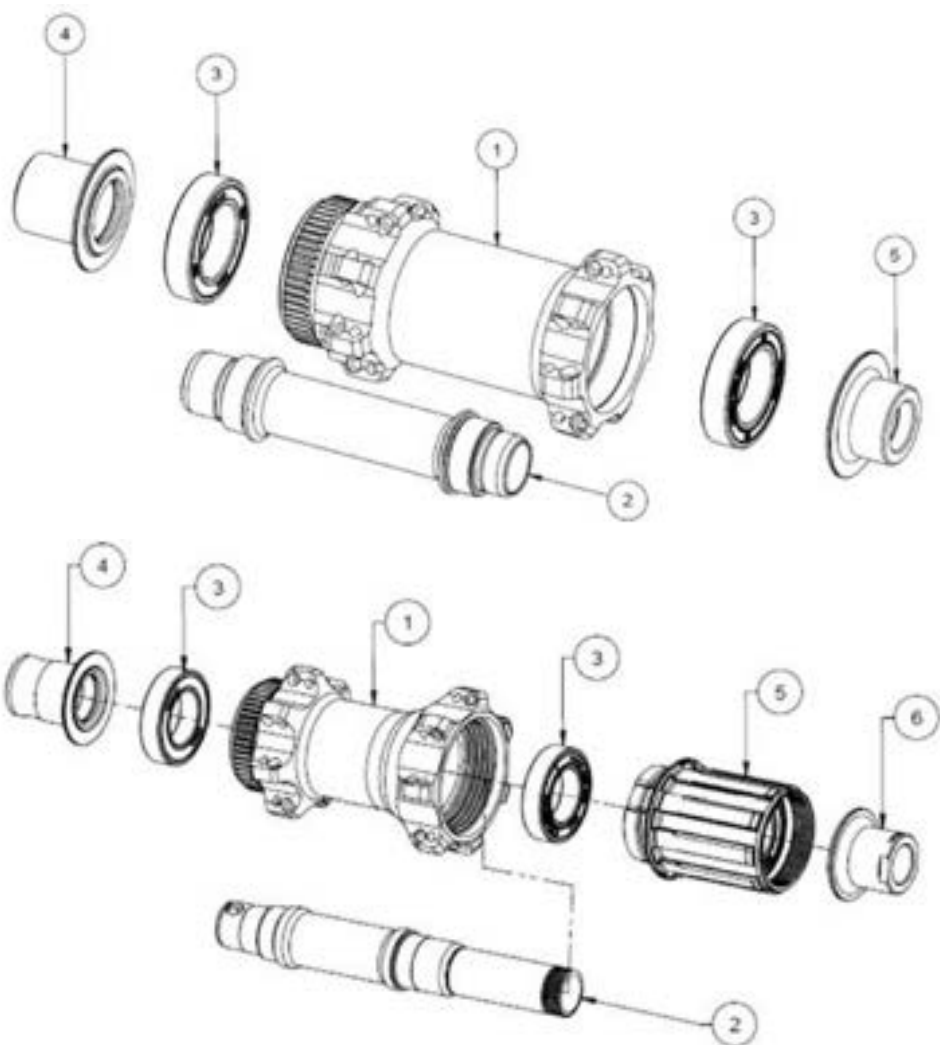

Hub Type 1*

Hub Type 2*

Item	Code	Description	Qty	Note
1	407824	Pressure End Cap 808	1	
2	407824	End Cap Spring	2	
3	420824	18101-2RS Bearing	2	TFI
4	407818	Front Hub Axle	1	
5	404200	18411-15-214 Front Hub Body	1	
6	407824	Pressure End Cap 808	1	

Item	Code	Description	Qty	Note
1	402110	Pressure End Cap 808	1	
2	402110	End Cap Spring	2	
3	410810	4010-2RS Bearing	2	TFI
4	410810	Rear Hub Axle	1	
5	1041010	40101-10-214 Rear Hub Body	1	
6	410810	4010-2RS Bearing	2	TFI
7	410810	Spacer Lx R	2	
8	402110	Spring	1	
9	410810	Front Retainer 207 Bearing	1	
10	410810	Rear Retainer 207 Bearing	1	
11	410810	Freehub Seal	1	
12	1041010	Freehub Drum 808	1	
13	1041010	Freehub Drum 112	1	
14	402110	Pressure End Cap 808	1	

*These drawings do not show the current hubs, but are representative for the individual parts