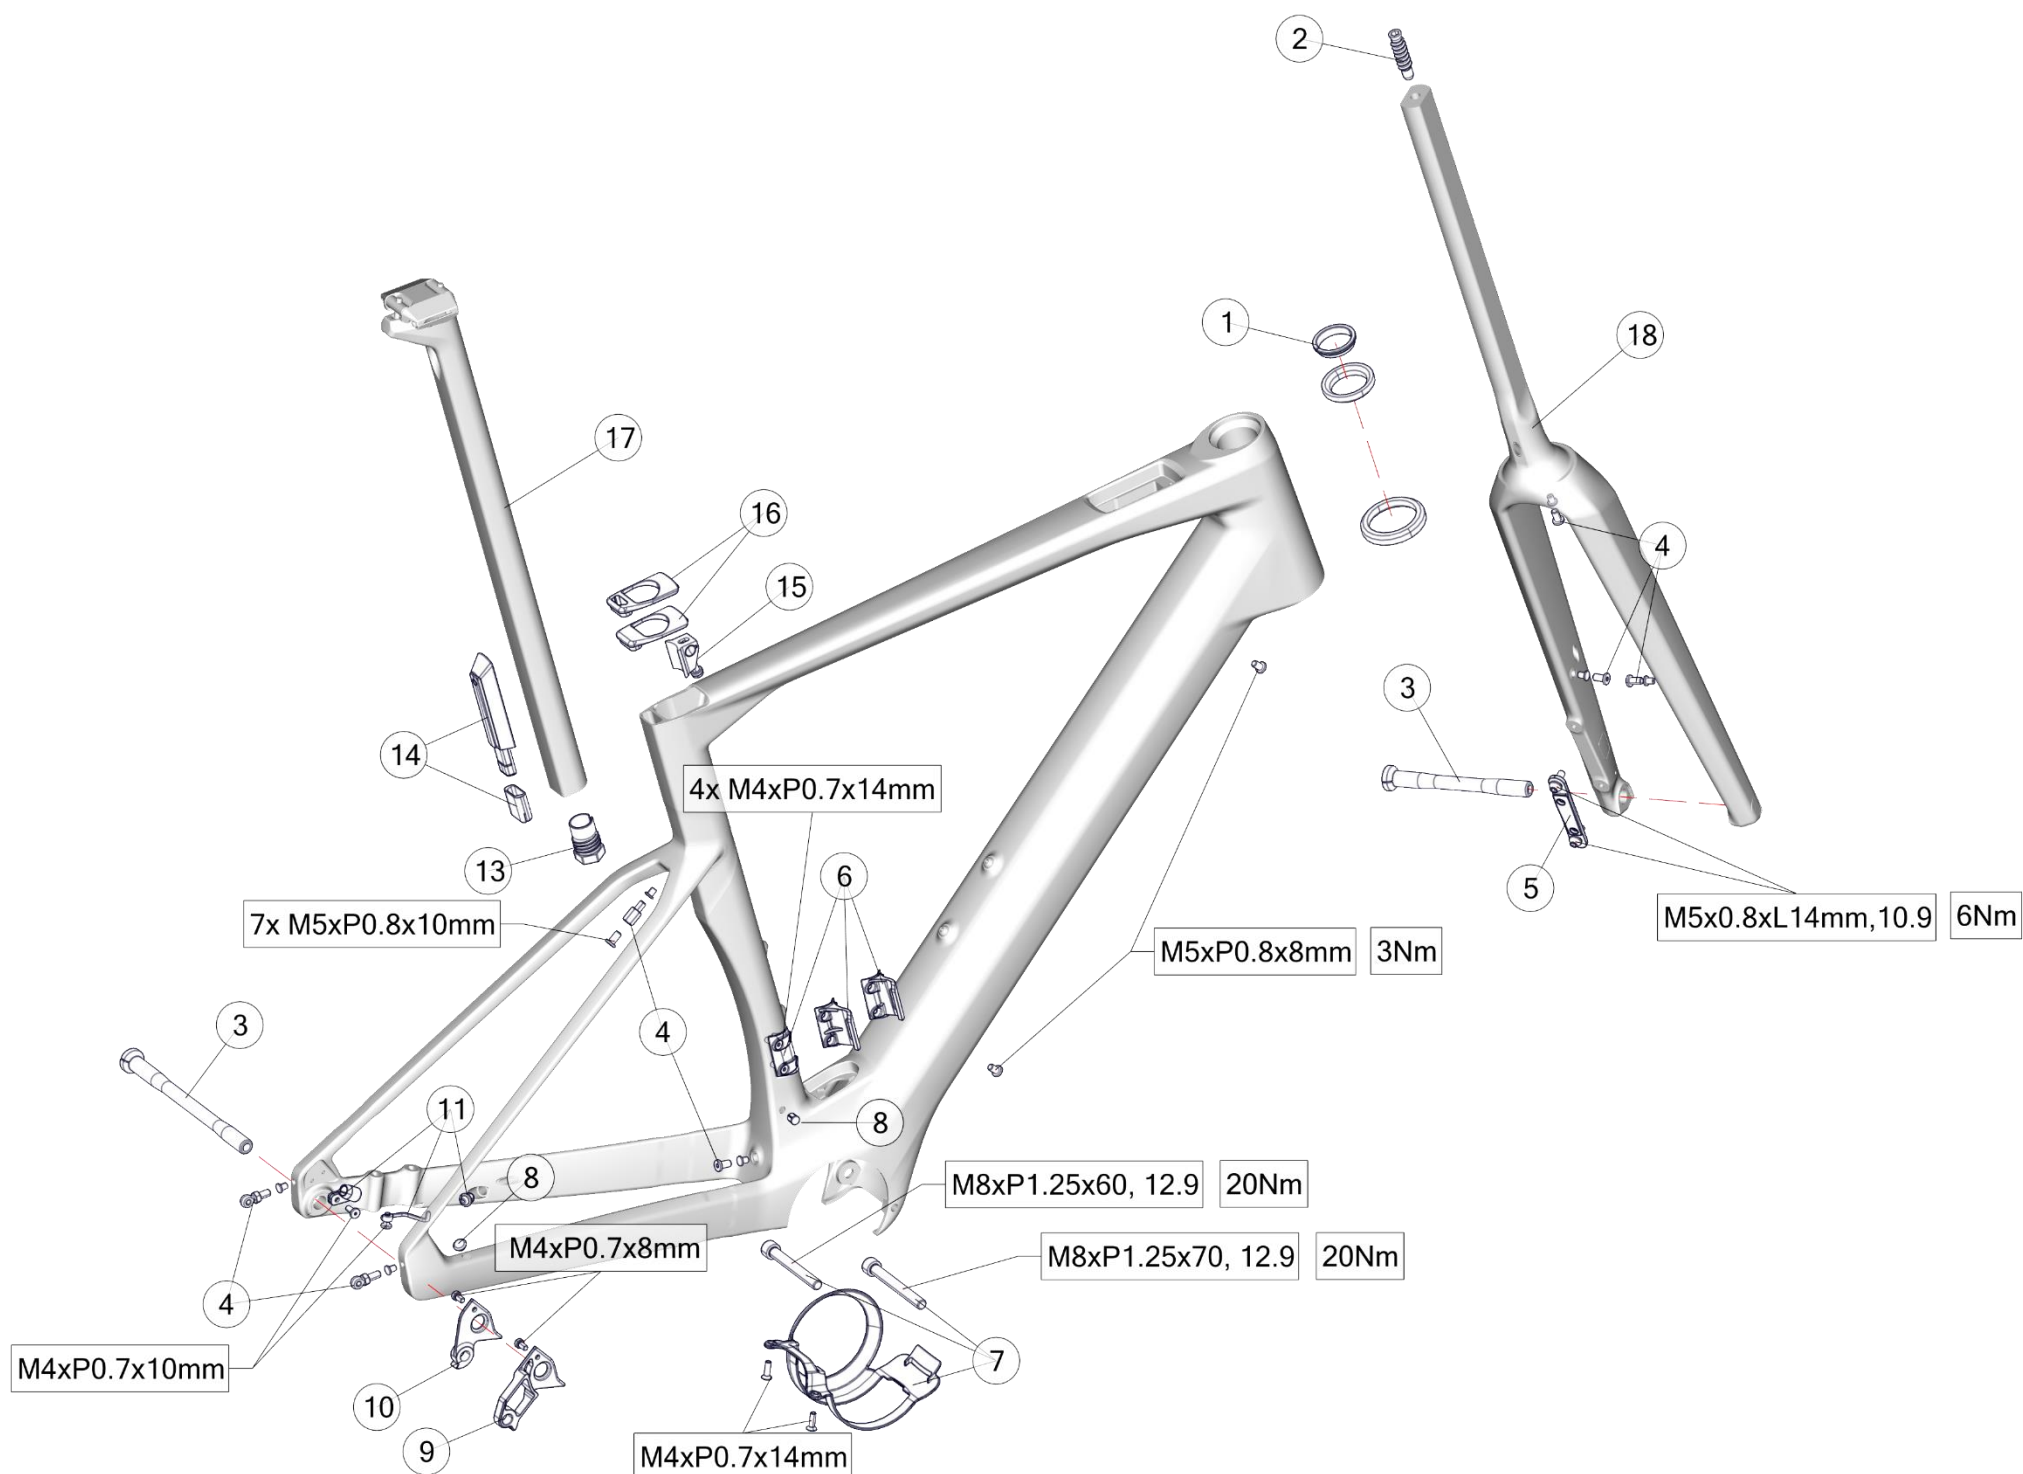

ROADMACHINE 01 AMP

Pos. N°	Part N°	Part Name	Description
1	30000704	Headset Teammachine SLR01 / SLR	
2	30007222	Flat steerer expander bolt, short	incl. Top cap bolt M6x45mm
3	30000699	Stealth Axles Set Teammachine SLR01/SLR	M12x1x119mm/ M12x1x163mm, tapered head
4	30004273	Roadmachine 01 AMP Fender Mount Kit	
5	-	original Shimano/ SRAM front brake adapter	
6	30004268	Roadmachine 01 AMP FD Hanger + Cover	
7	30004269	Roadmachine 01 AMP Drive unit cover	
8	212492	Di2 Plug kit # 3	10 pcs/set
9	30000701	Dropout for Teammachine SLR01/SLR (Shimano direct mount)	Direct mount (Shimano only)
10	30000700	Dropout for Teammachine SLR01/SLR (Sram/Campagnolo/Shimano classic mount)	Standard (Shimano/Sram/Campa)
11	30004270	Roadmachine 01 AMP Speed sensor mount	
-	30004271	Roadmachine 01 AMP Speed Sensor Magnet	
13	212500	Internal Battery Adapter	
14	30004272	Roadmachine 01 AMP Rear light	
-	30006263	AMP Rear Light Connector	5pc CT22 connector
-	30005558	Roadmachine 01 AMP Higo Connector	5 pcs/set
15	30004265	Seatpost clamp No. 32	
16	30004267	Roadmachine 01 AMP Seatpost seal	
17	30006270	SP DS5, 4, 15-400	15mm offset, 400mm length
17	30006247	SP DS5, 4, 0-360	0mm offset, 360mm length
18	30004263	Flat Steerer Fork Roadmachine 01AMP ready to paint 47-51	
18	30004264	Flat Steerer Fork Roadmachine 01 AMP ready to paint 54-61