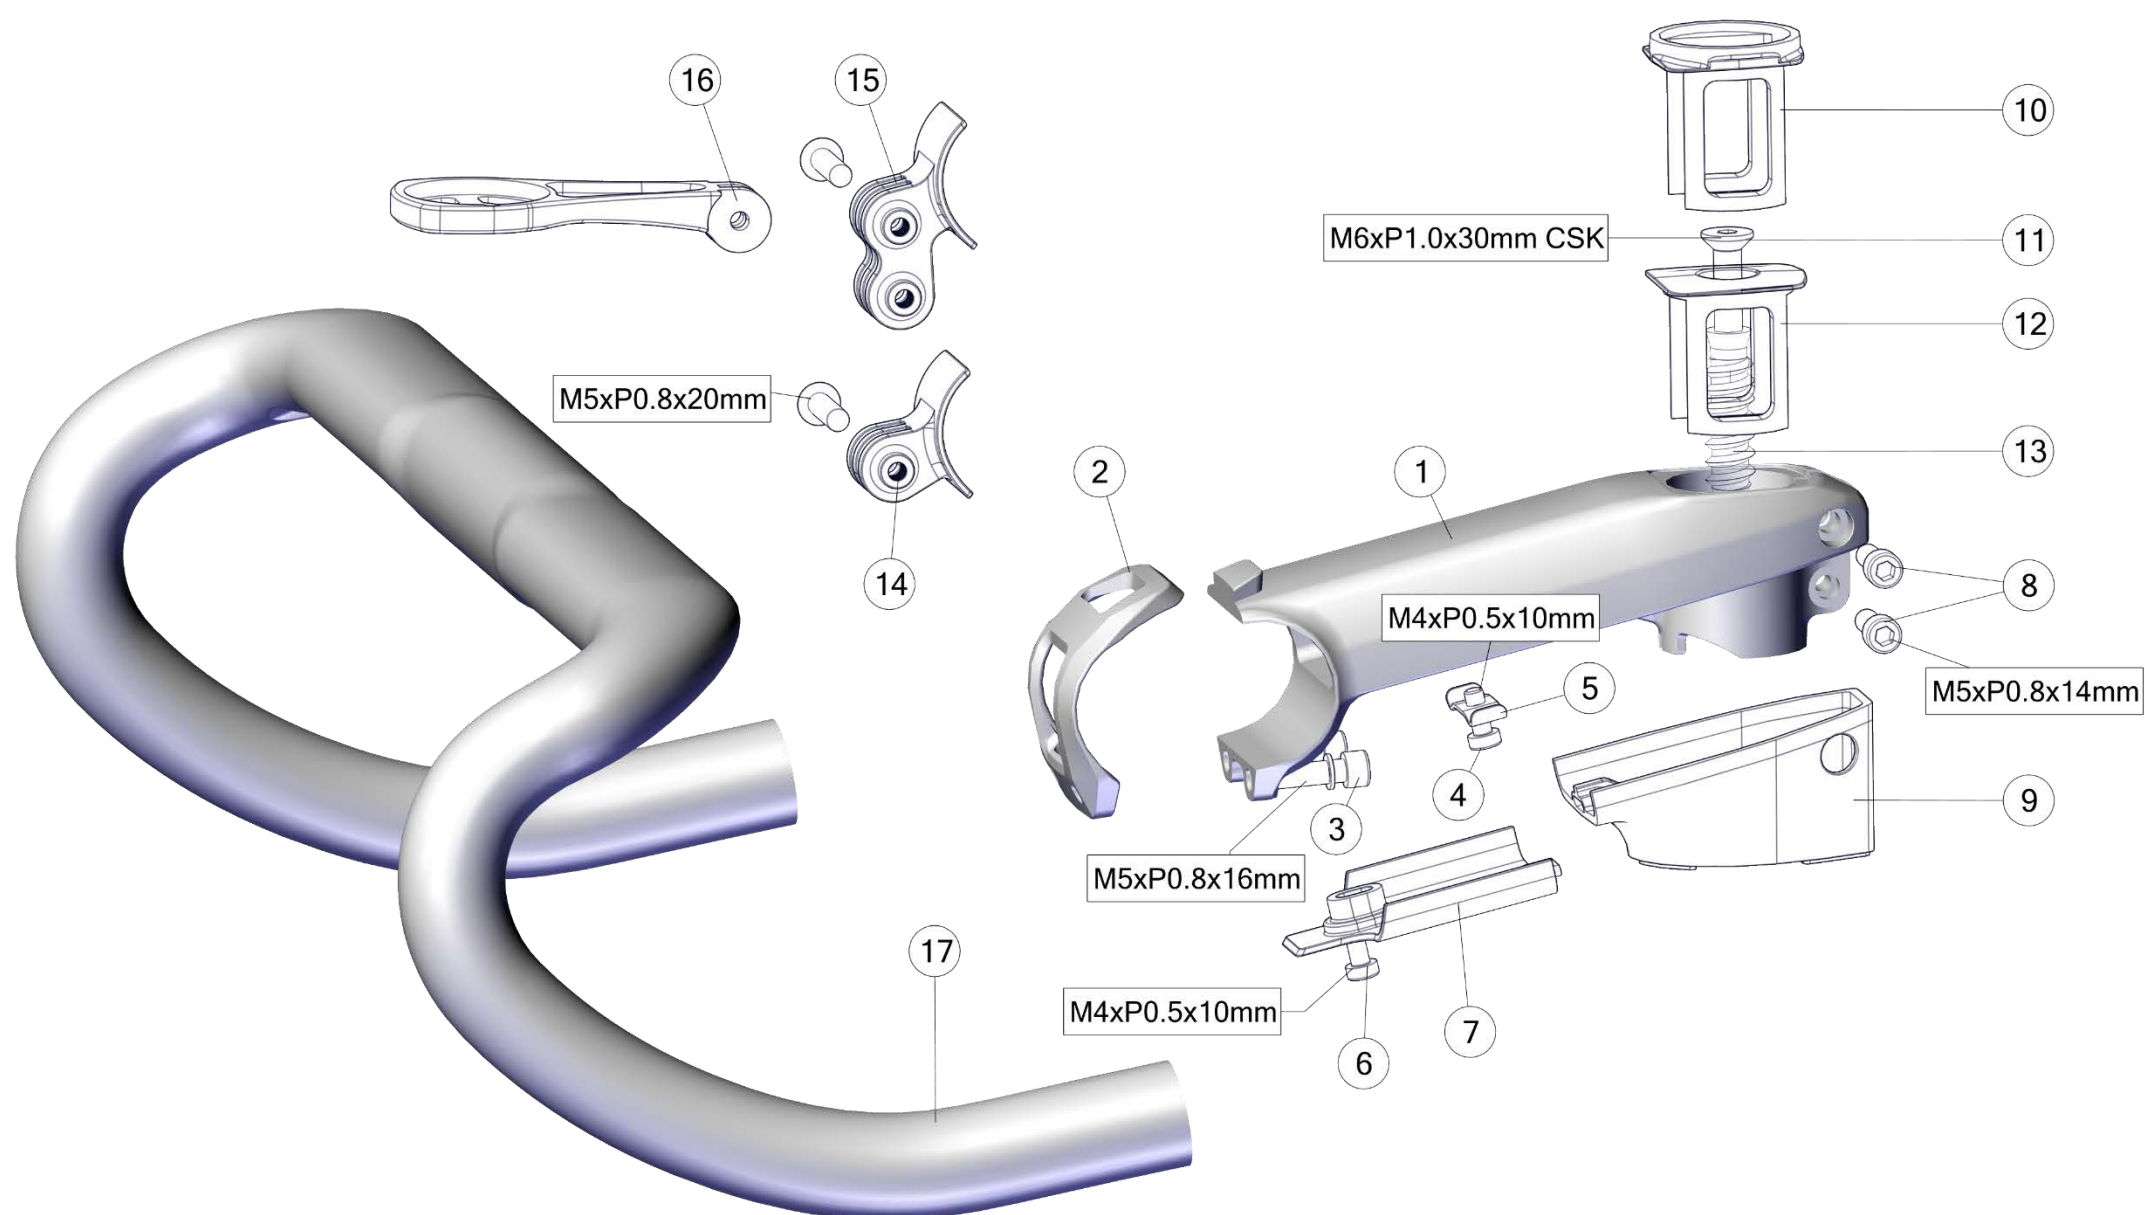

ICS2 STEM & HANDLEBAR

Pos. N°	Part N°	Part Name	Description	Angle		
1-12	30001784	STEM ICS2 - 80mm - p2p	w/o top cone or spacer including single mount	-12.5°		
	30001785	STEM ICS2 - 90mm - p2p		-12.5°		
	30001786	STEM ICS2 - 100mm - p2p		-12.5°		
	30001787	STEM ICS2 - 110mm - p2p		-12.5°		
	30001788	STEM ICS2 - 120mm - p2p		-12.5°		
	30001789	STEM ICS2 - 130mm - p2p		-12.5°		
	30001790	STEM ICS2 - 140mm - p2p		-12.5°		
10	30003341	ICS2 Topcap Interface Round				
2-13	30000708	ICS2 Hardware (face plate, cable clip, cable covers for all lengths, cable guide, top caps, bolts)	Cover for all stem length & self cutting bolt included			
14, 15, 16	30000718	Alloy Computer Mount for ICS2 and ICS01 Stems with Wahoo and Garmin inserts, including Single and Double Alloy brackets	Aluminium			
11,13	30007222	Flat steerer expander bolt, short, incl. Top cap bolt				
					Drop	Reach
17	301707006919	Handlebar RCB01 400mm - p2p	400mm, stealth		117mm	77mm
17	301707006920	Handlebar RCB01 420mm - p2p	420mm, stealth, ca. 193g		117mm	77mm
17	301707006921	Handlebar RCB01 440mm - p2p	440mm, stealth		117mm	77mm