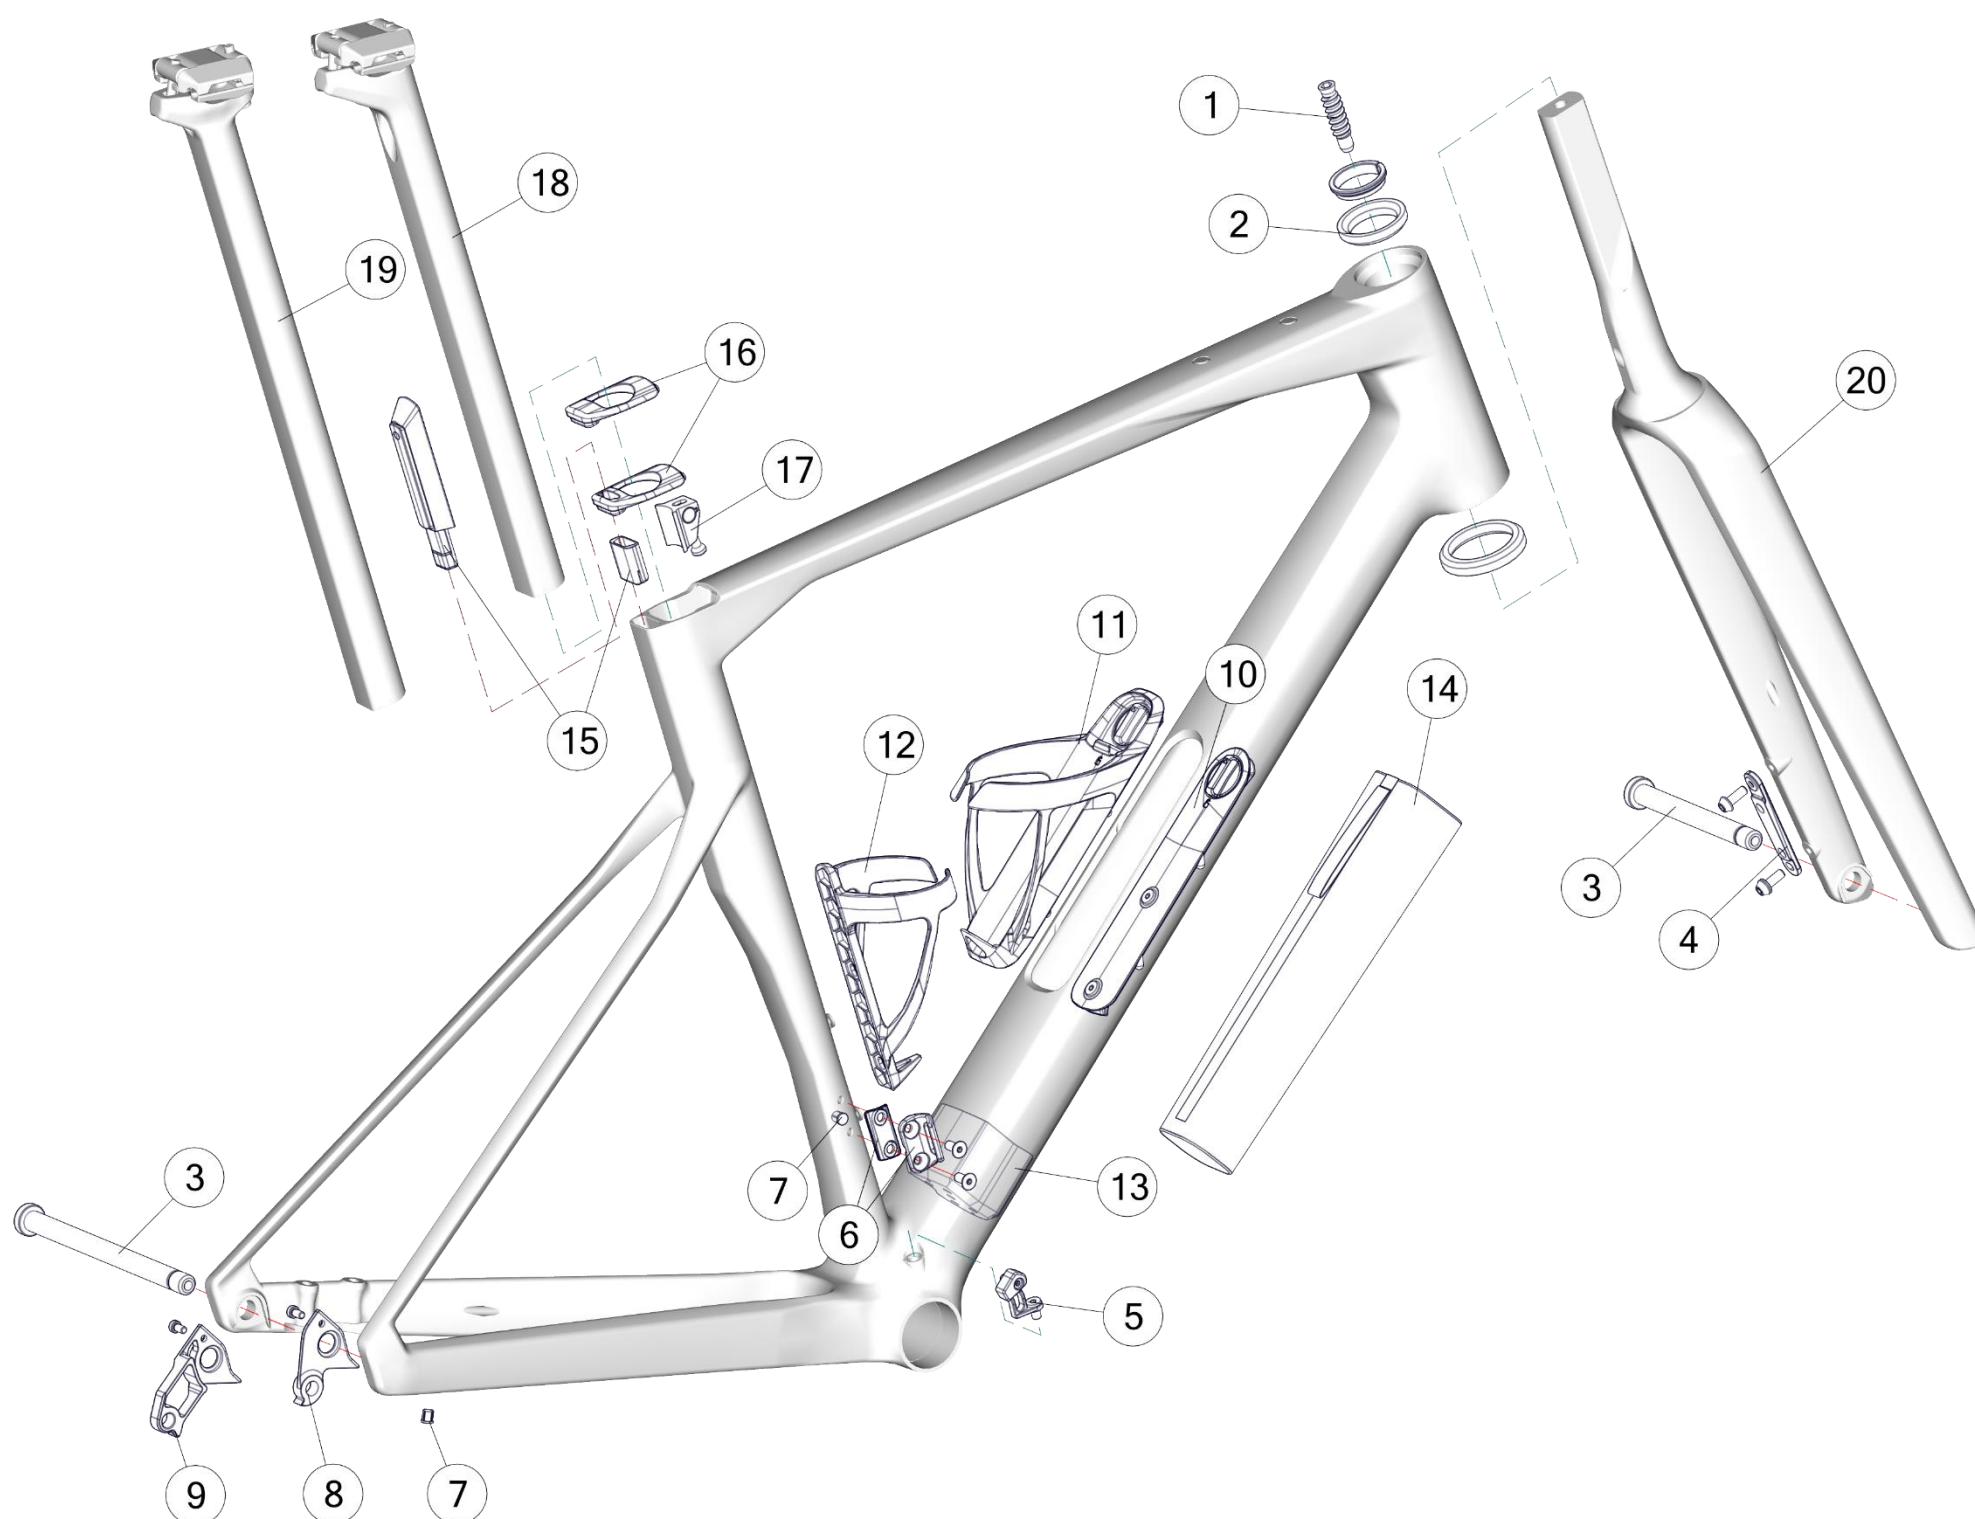

Pos. N°	Part N°	Part Name	Description
1	30007222	Flat steerer expander bolt, short	Incl. Top cap bolt M6x45mm
2	30000704	Headset HS-B-13	Lower and upper bearing, split ring
3	30006250	Thru Axle Kit No.10	M12x1x117mm/ M12x1x161.5mm, flat head
4	30000714	Brake Mount Adapter SLR01/SLR/KAS01/RM01/RM	
5	30006252	Chain Guide No.2	
6	30006249	Roadmachine Front Derailleur Hanger and Cover	
7	212492	Di2 plug kit #3	10pcs/set
8	30000700	Dropout # 71	Sram/Campagnolo/Shimano classic mount
9	30000701	Dropout # 72	Shimano direct mount
10	30006257	Downtube Storage Cover Roadmachine	original equipment on Roadmachine Core
11	30006256	Down Tube Storage Bottle Cage Roadmachine	original equipment on Roadmachine 01
12	30006255	Seat Tube Bottle Cage Roadmachine	original equipment on Roadmachine 01
13	30006170	Downtube Storage Stopper Roadmachine	
14	30006253	Down Tube Storage Pouch	
15	30006814	BMC Rear Light 25	Modes: High, Standard, Flash, Strobe, Eco
15	30006254	BMC Rear Light 20 StVO	Modes: High, Standard
16	30006251	Seat Tube Seal Roadmachine	Open (for use with rear light) & closed seal
17	30006248	Seatpost Clamp No. 33	Fits only on Roamdmachine 01!
17	30006906	Seatpost Clamp No. 34	Fits on Roadmachine 01 and Roadmachine
18	30006270	SP DS5, 4, 15-400	15mm offset, 400mm length
19	30006247	SP DS5, 4, 0-360	0mm offset, 360mm length
20	30006009	Flat Steerer Fork Roadmachine 01 ready to paint 47-51	black finish
20	30005993	Flat Steerer Fork Roadmachine 01 ready to paint 54-61	black finish