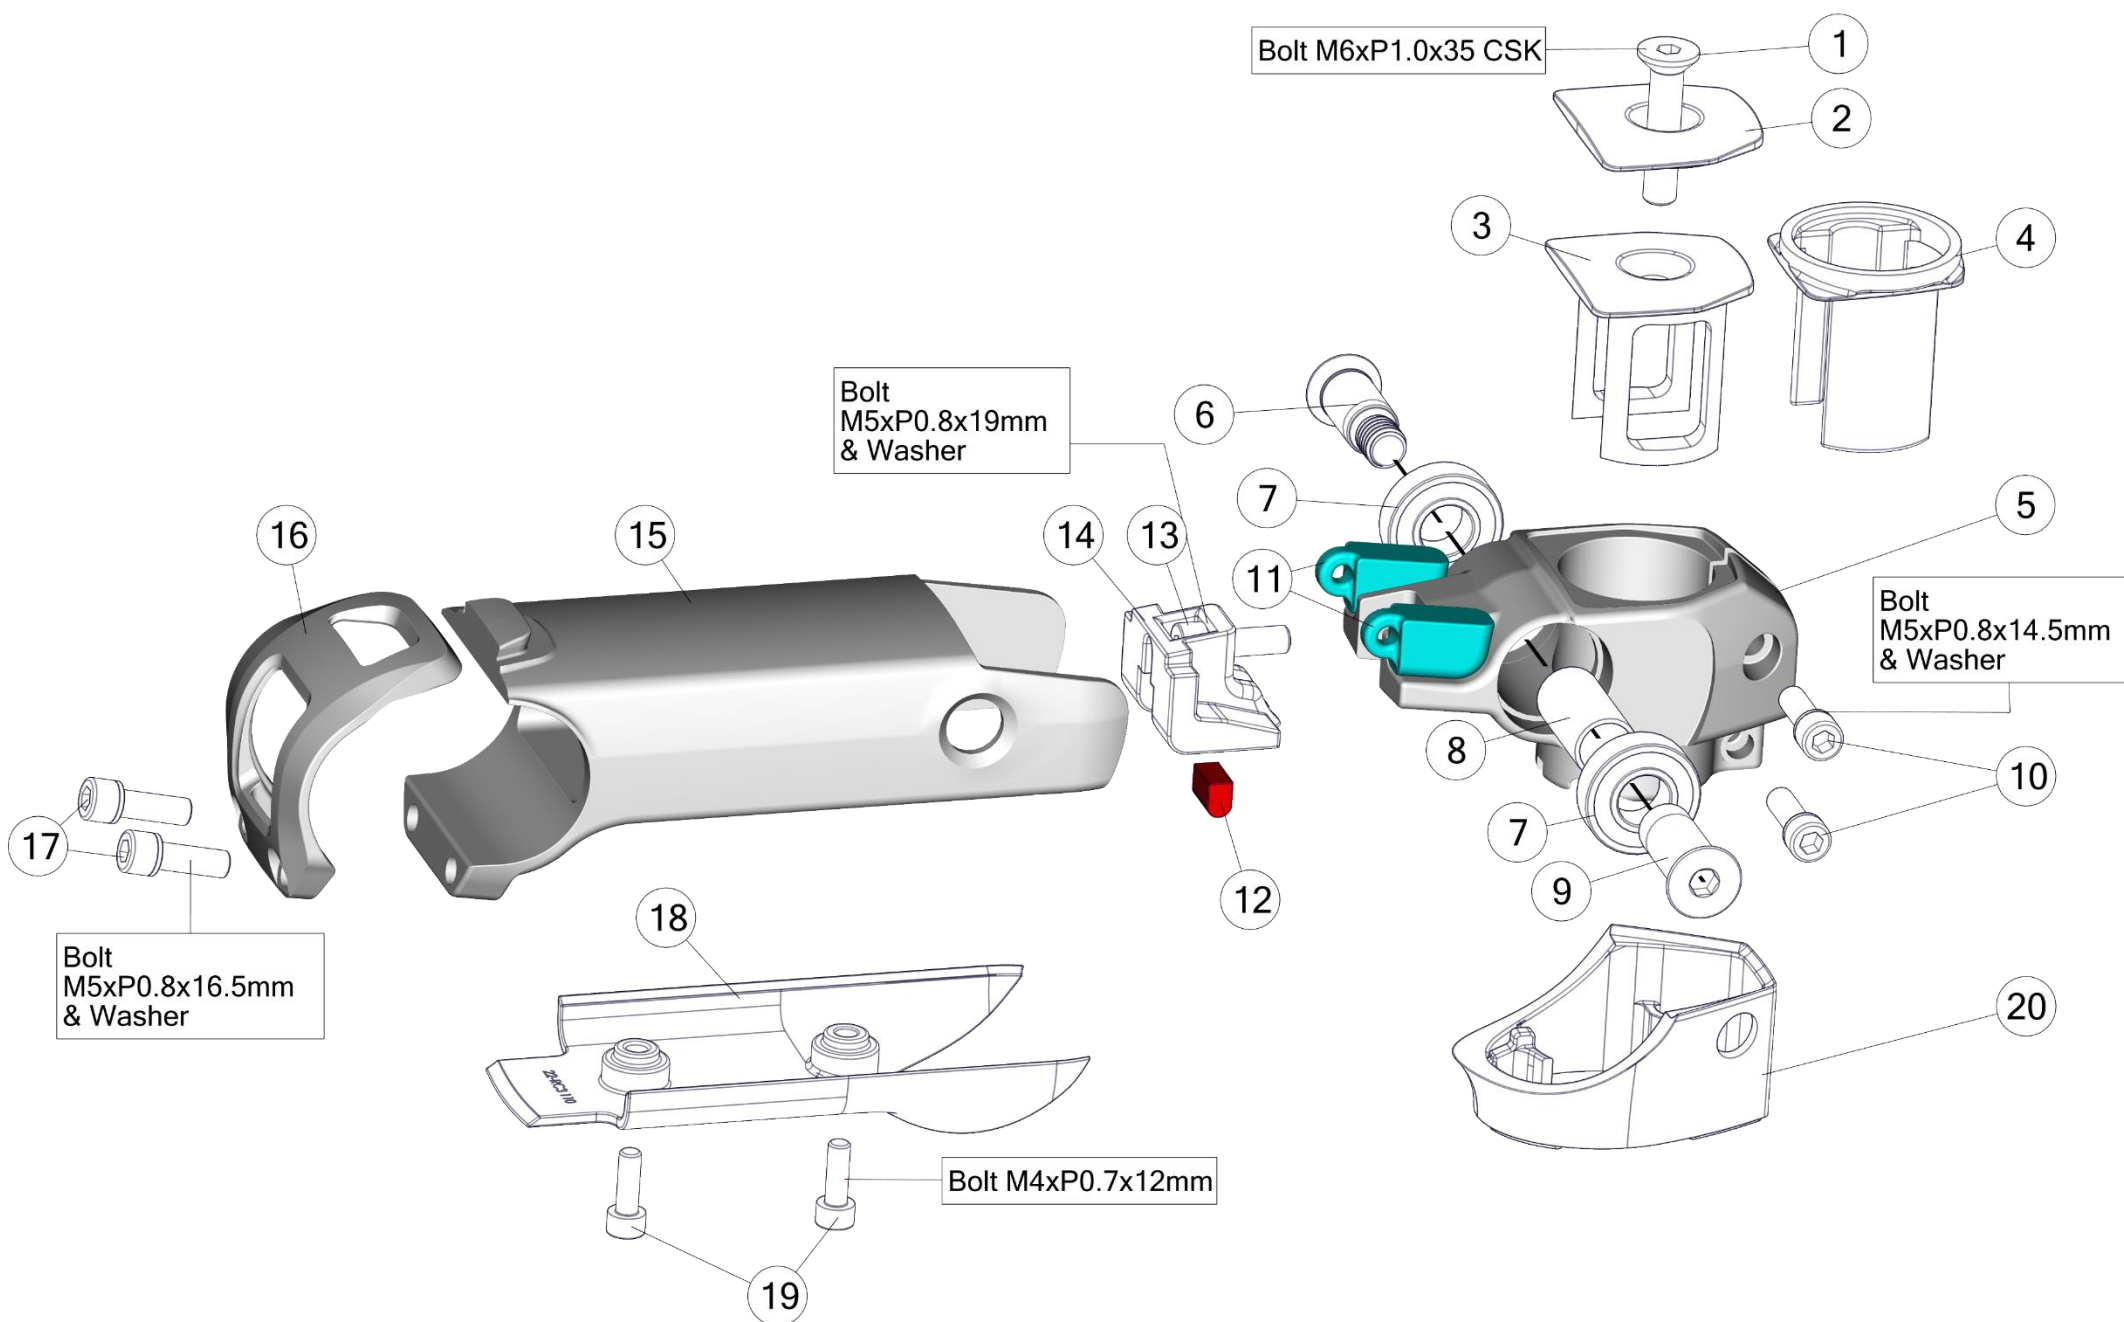

ICS MTT STEM

Pos. N°	Part N°	Part Name	Description
1-20	30002032	Stem ICS2 MTT 70mm	
1-20	30002033	Stem ICS2 MTT 80mm	
1-20	30002034	Stem ICS2 MTT 90mm	
1-20	30002035	Stem ICS2 MTT 100mm	
1-20	30002036	Stem ICS2 MTT 110mm	
1-4/16-19	30002037	ICS2 MTT Cover Kit (Cable guide, cable covers, top caps, faceplate)	including bolts
11-14	30002038	ICS2 MTT Hardware (Elastomer bumpers)	including bumpers in different density