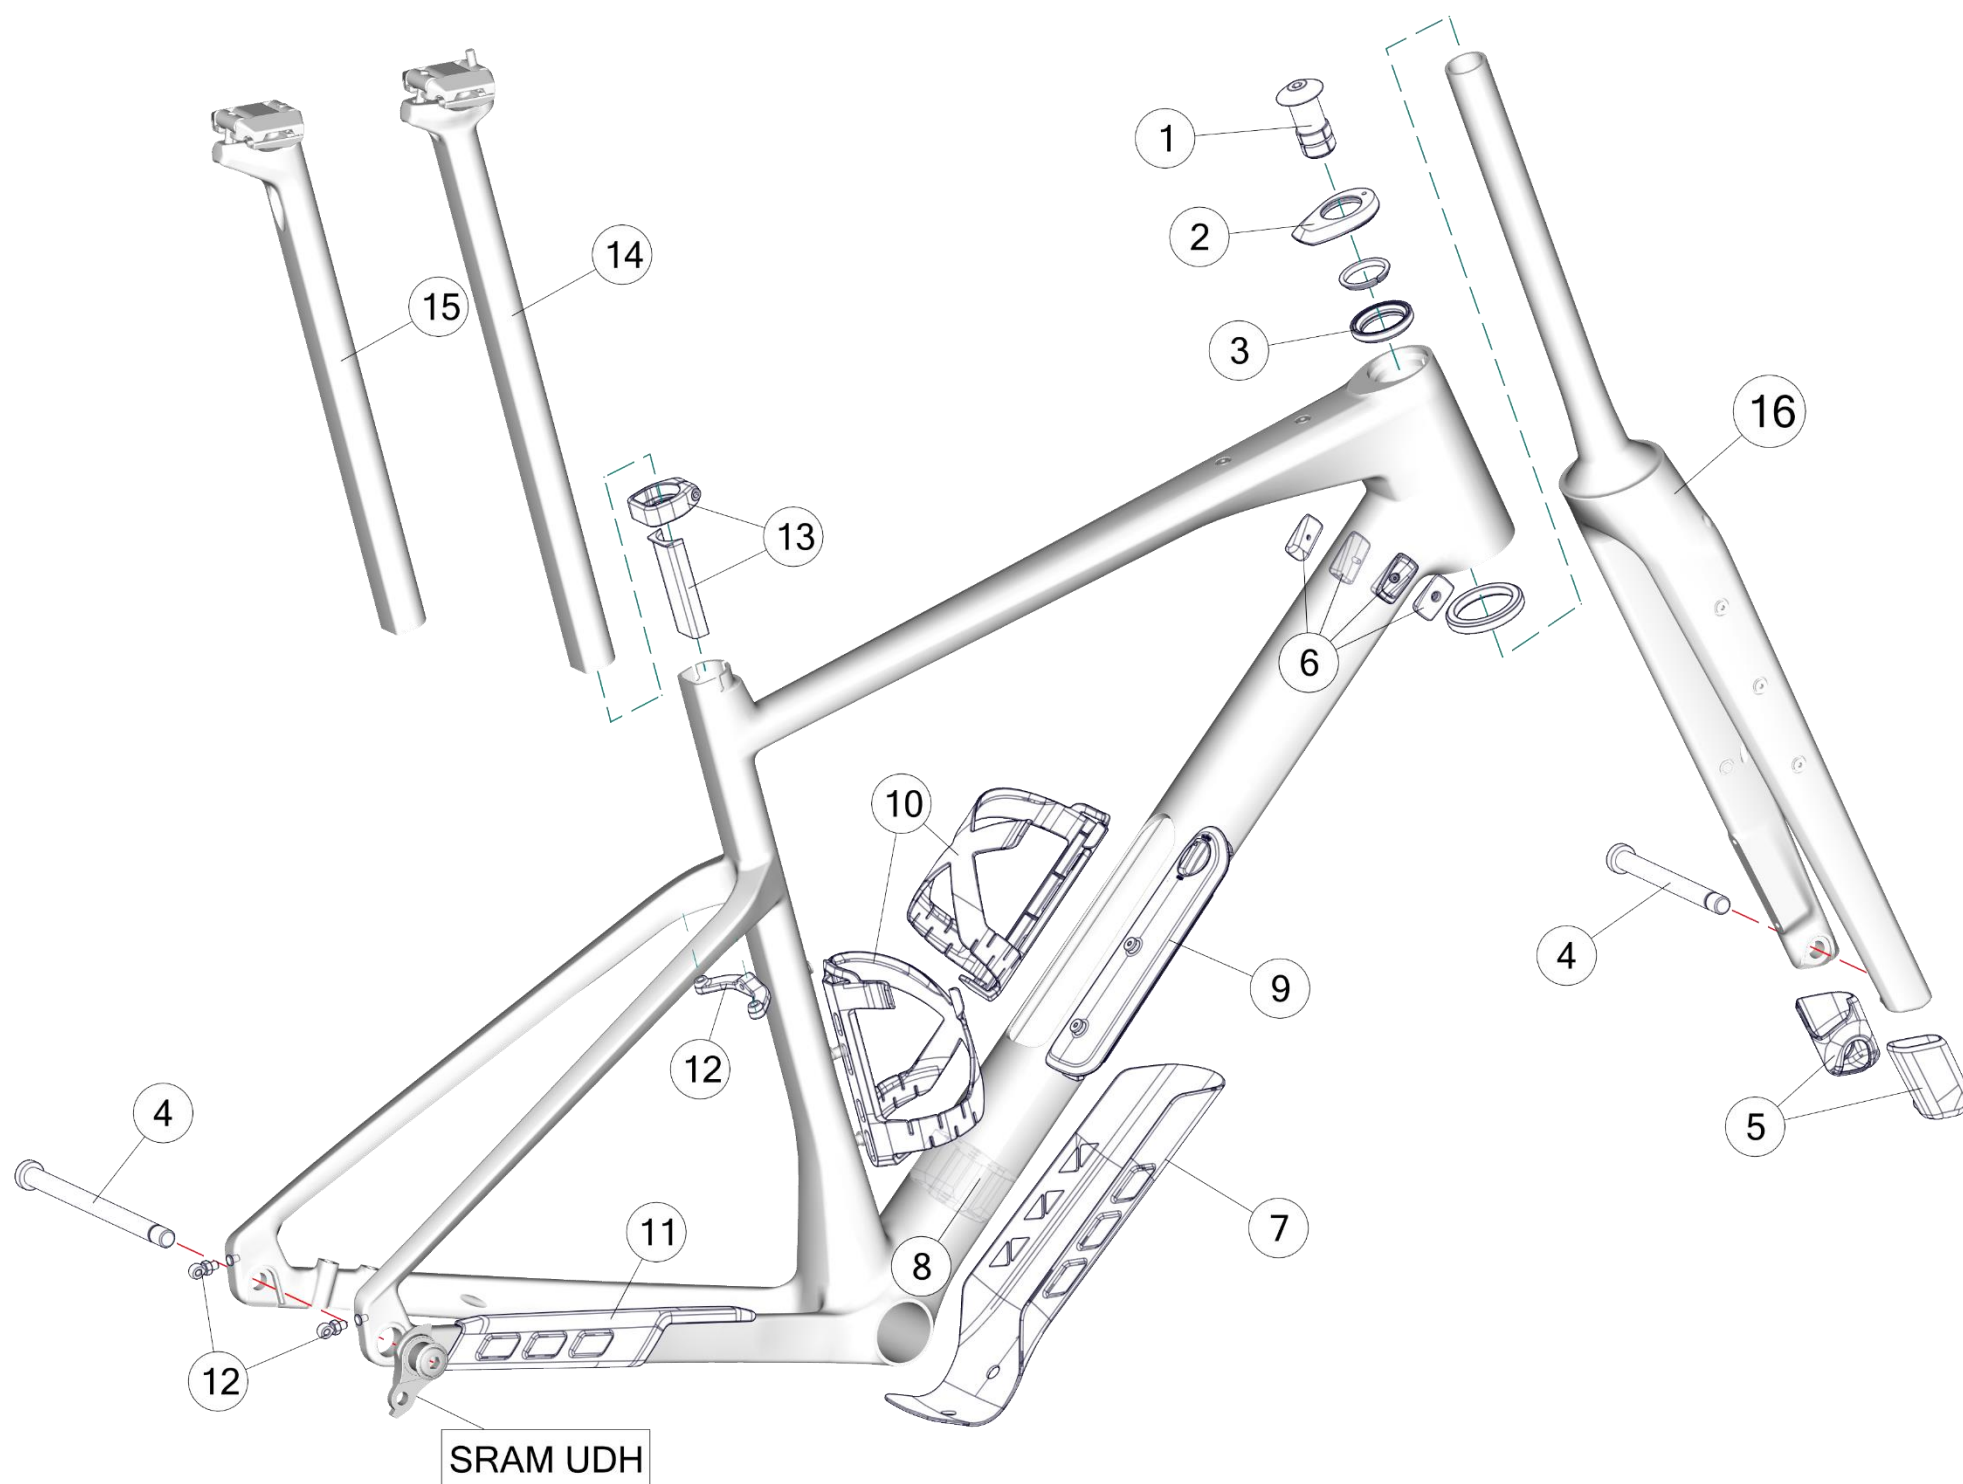

URS

Pos. N°	Part N°	Part Name	Description
1	213682	Expander #2	
2	30000811	Topcone set round steerer fork	
3	30006269	HS-B-11-P Bearings	Bearings & split ring
4	30006318	Axle Kit No. 11	M12x1x122mm/ M12x1x167mm, flat head
5	30001765	URS Rock Socks	
6	30006265	Cable Guide No. 41	
7	30006262	URS Gen 2 Down Tube Protector	
8	30006258	Down Tube Storage Stopper URS	
9	30006266	URS Gen 2 Down Tube Storage Cover	
10	30006264	Side Load Bottle Cage Kit	
11	30006267	URS Gen 2 Chainstay Protector	
12	30007398	URS Fender mount kit	
13	30000711	SP CMP #27	
14	30006247	SP DS5, 4, 0-360	0mm offset, 360mm length
15	30006270	SP DS5, 4, 15-400	15mm offset, 400mm length
16	30006357	Round Steerer Fork Unrestricted ready to paint XS/S	ready to paint
16	30006358	Round Steerer Fork Unrestricted ready to paint M/L/XL	ready to paint
-	30006253	Down Tube Storage Pouch