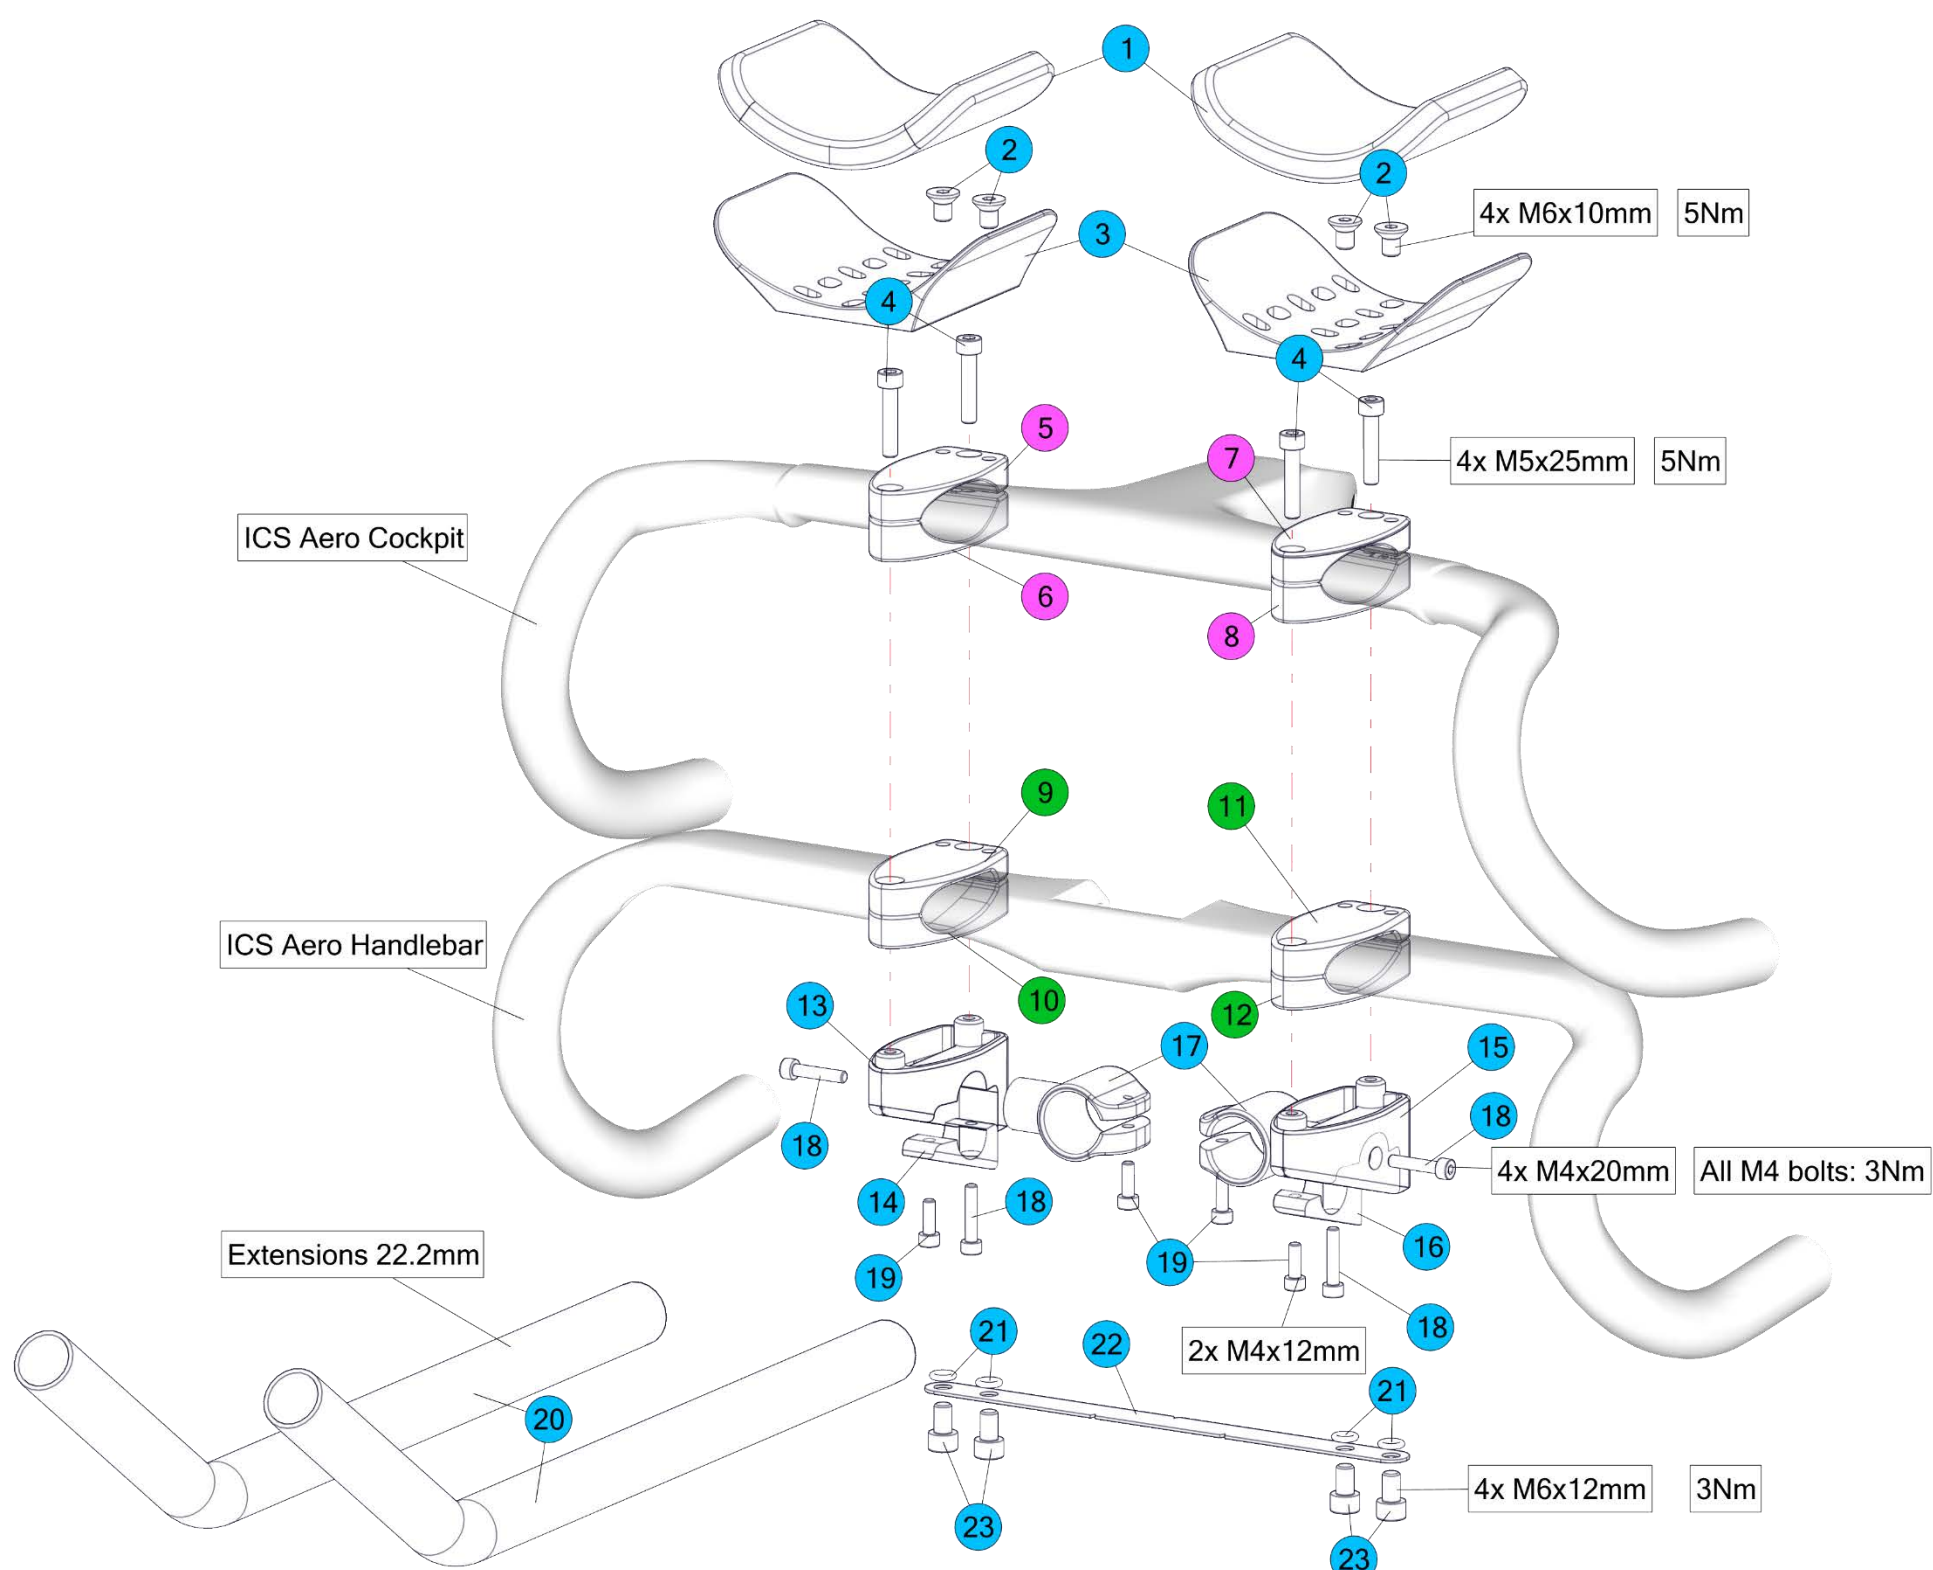

ICS CLIP-ON

Pos. N°	Part N°	Part Name	Description
1-4, 13-23	9-12	30000749 ICS Aero Clip-On Extensions	For ICS AERO handlebar only
1-4, 13-23	5-8	30004681 Carbon Aero Cockpit Clip-On Ext	For ICS AERO Carbon Cockpit only
4, 21-23	5-8	30006190 Clamp set CBN Aero CKP Clip-On Ext	Upgrade from 30000749 to 30004681