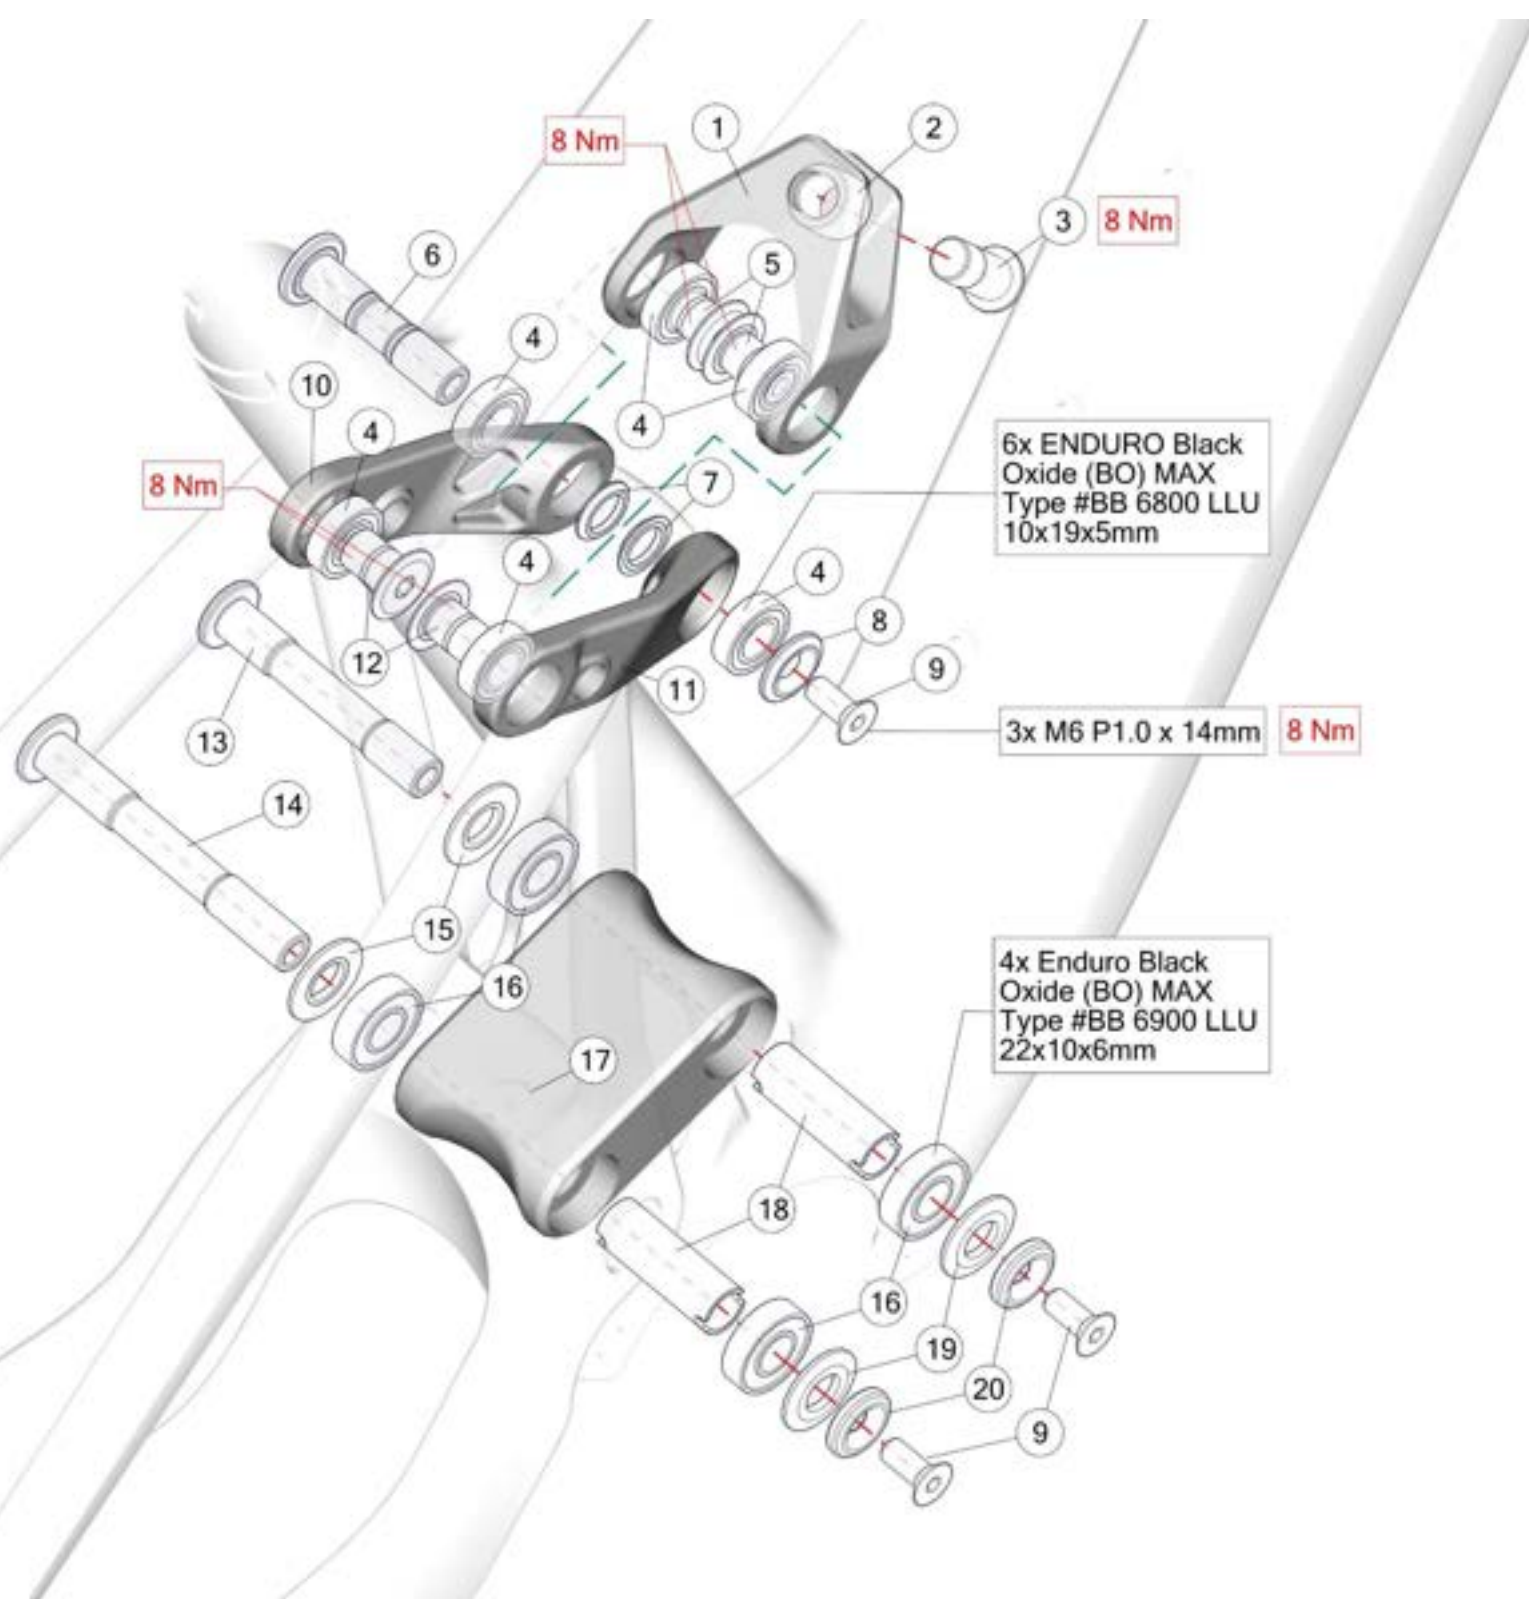

FOURSTROKE AMP SUSPENSION PARTS

Pos. N°	Part N°	Part Name	Description
1-20	30004284	Fourstroke AMP LT linkage kit	
4-9,12-16,18-20	30004285	Bolt Kit No. 30	
2,3	30004133	Rear shock bolt set No. 7