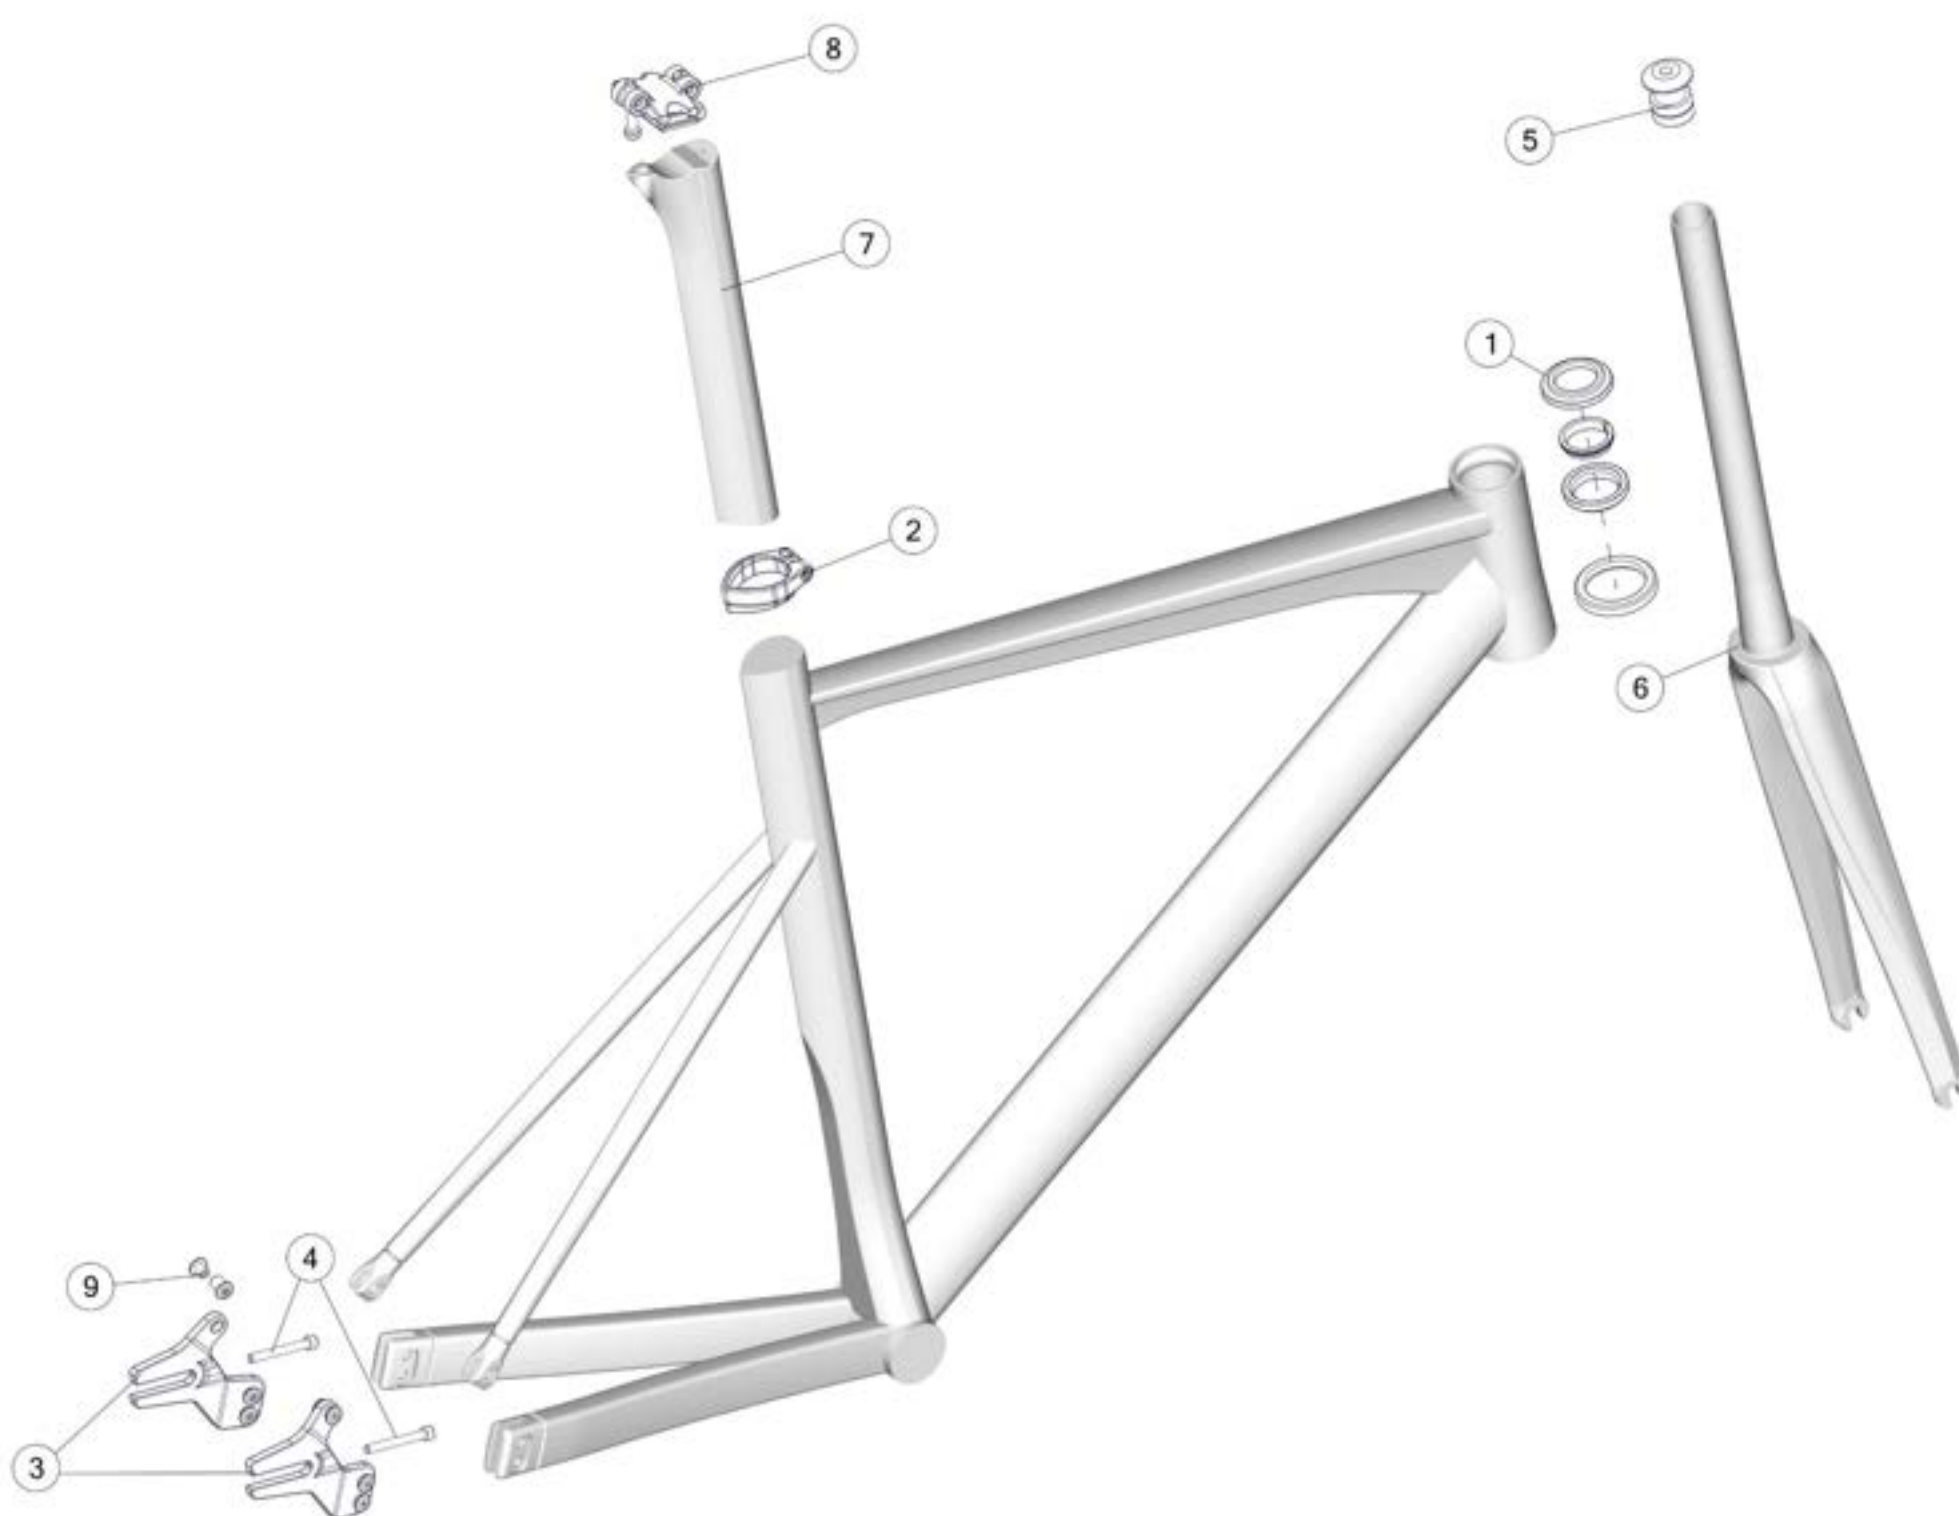

TRACKMACHINE TR02

Pos. N°	Part N°	Part Name	Description
1	213695	Headset VP-B153AC	Black
2	220926	Seatpost Clamp # 15	Black
3	213701	Dropout # 43	Silver
4	213702	Axle Adjuster # 2	Silver
5	213682	Expander #2	Black/silver
6	215420	Fork 14-R4, naked UD carbon	Black
7	212516	Airfoilpost 400mm, neutral gloss	UD Carbon
7	212517	Airfoilpost 320mm, neutral gloss	UD Carbon
8	215741	Saddle clamp # 3	silver