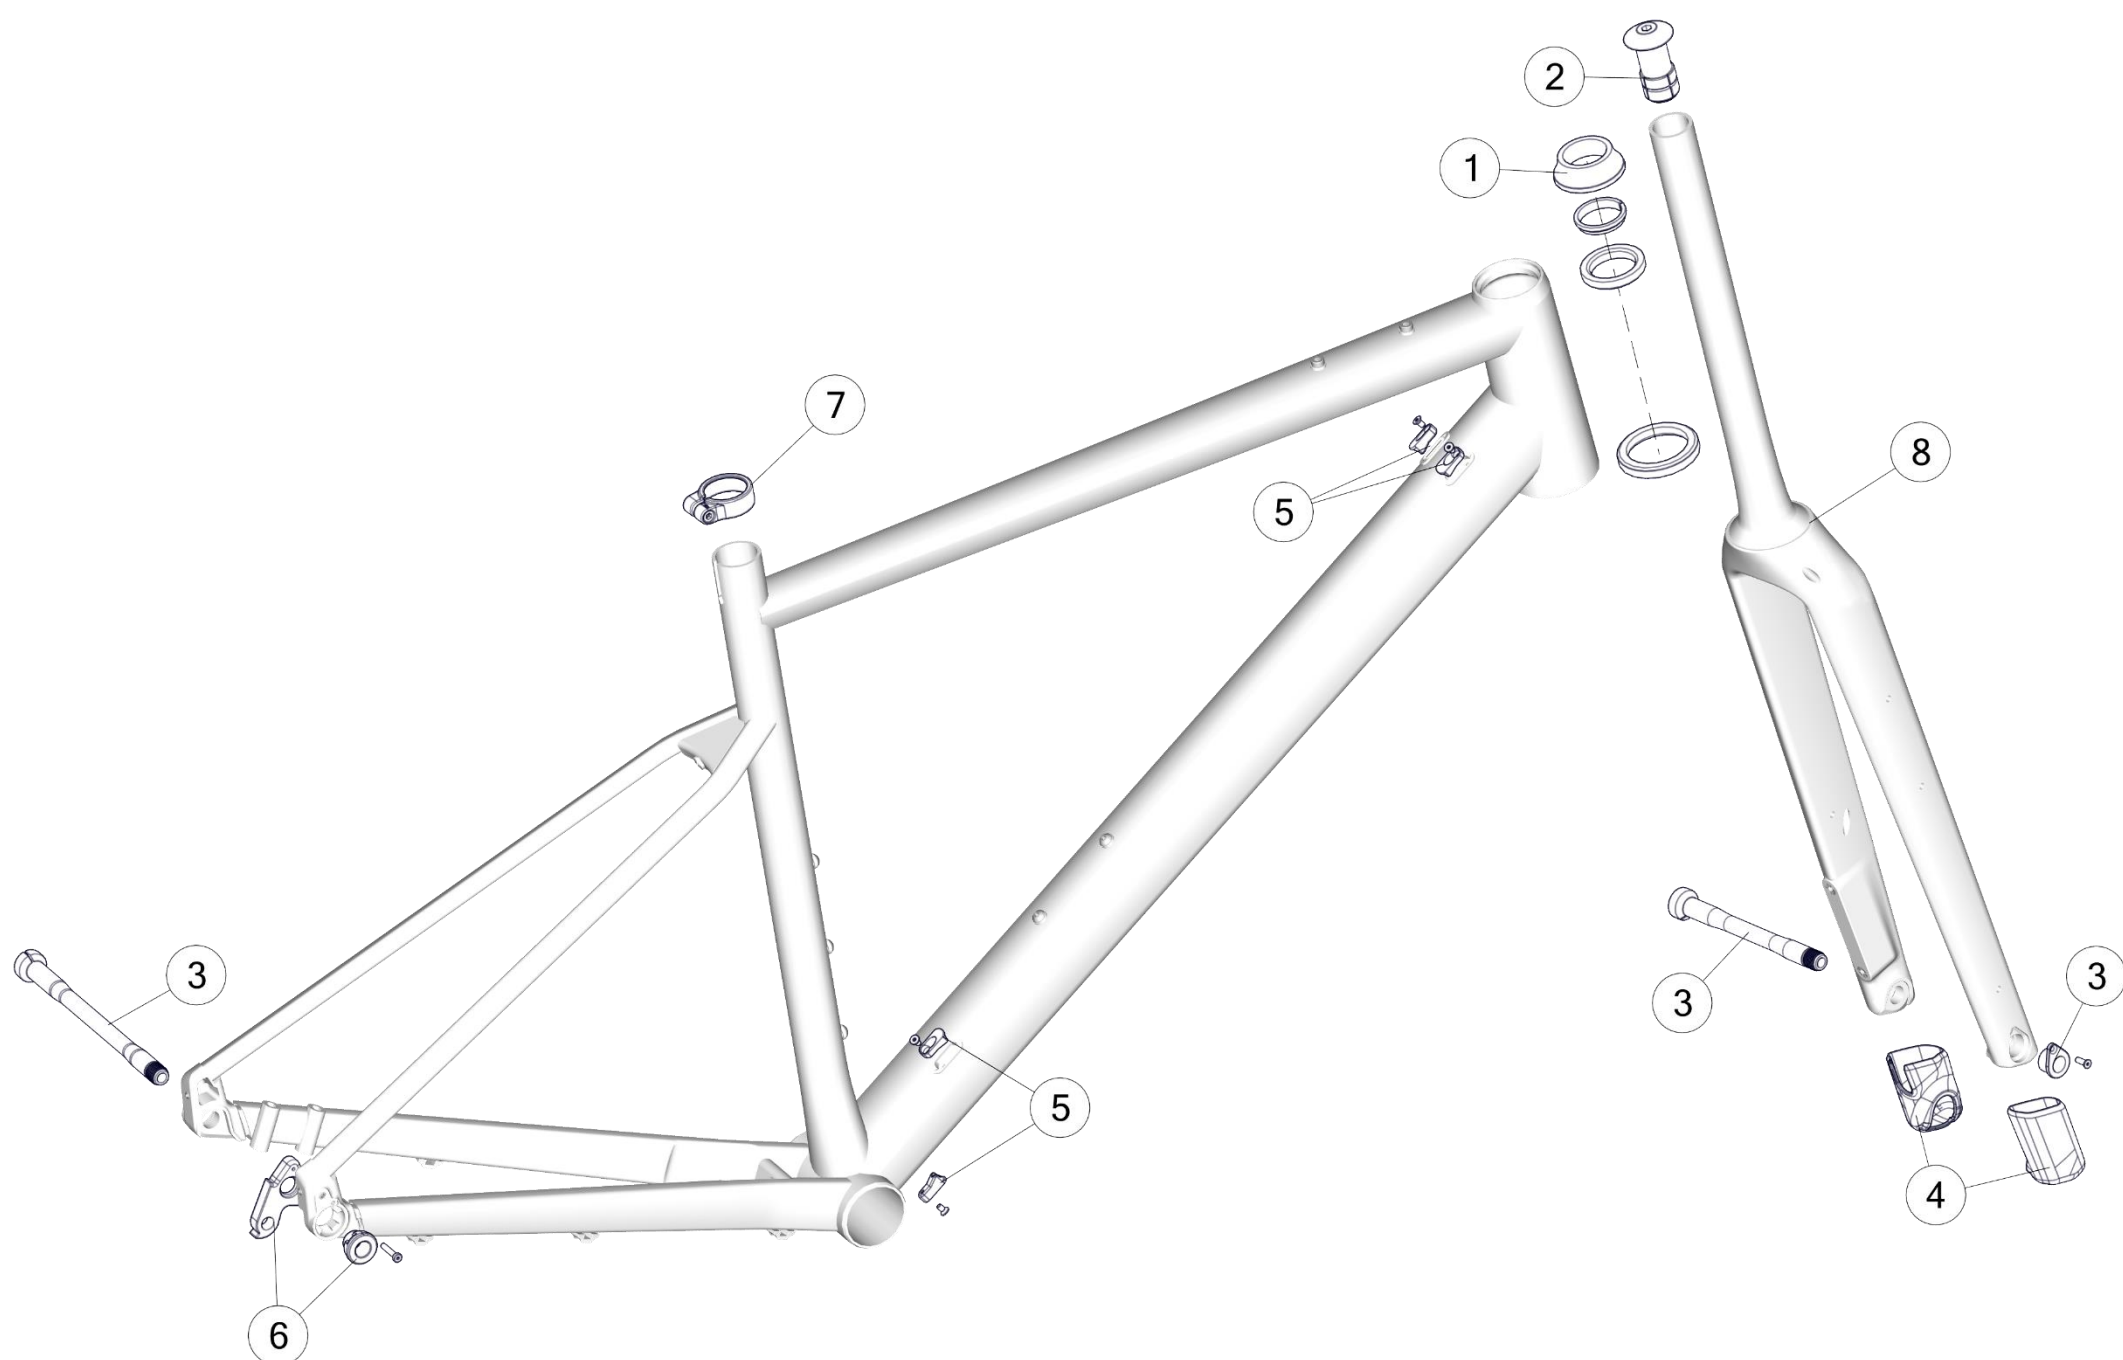

URS AL / ROADMACHINE X AL

Pos. N°	Part N°	Part Name	Description
1	30002030	Headset 257/AC/URS/RMX AL MY22	Black anodized
2	300683	Expander #5	
3	30001765	URS Rock Socks	Black rubber
4	301694	Thru axle kit #3	Black anodized
5	30001758	Cable Guide #30	Black anodized
6	300679	Dropout #53	Black anodized
7	300655	Seatpost clamp #20	Black anodized
8	30004091	FK RMX AL/ URS AL/ AC ready to paint	ready to paint