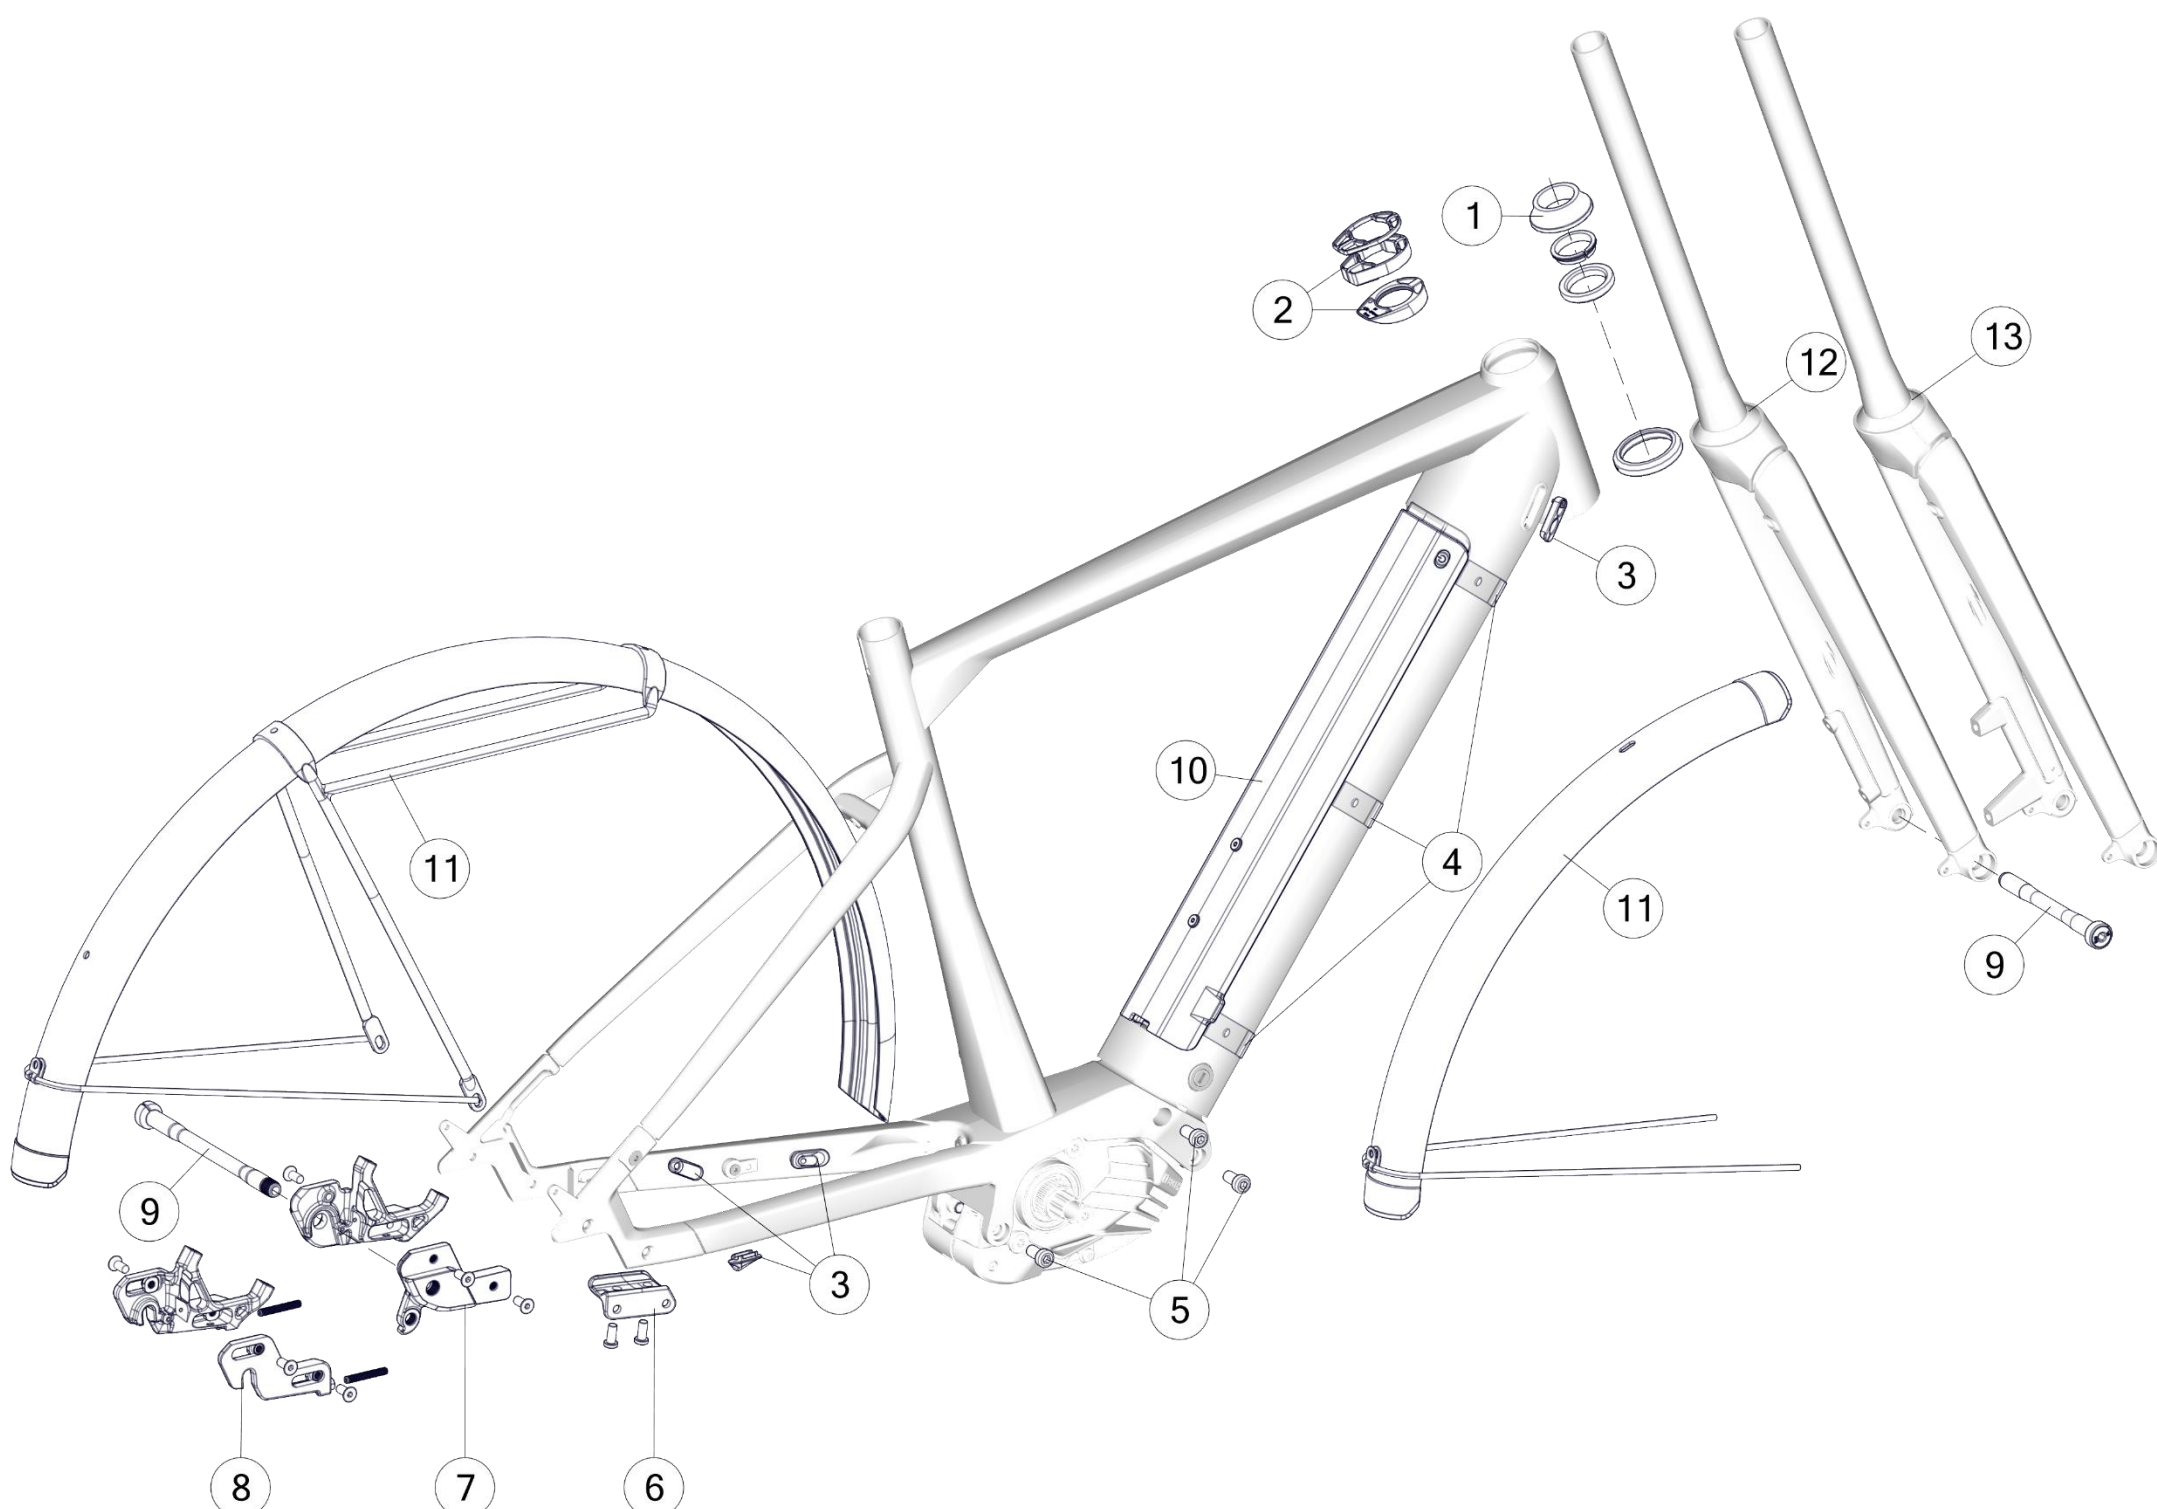

257 / ALPENCHALLENGE AMP AL

Pos. N°	Part N°	Part Name	Description
1	30002030	Headset 257/AC/URS/RMX AL MY22	
2	30002039	Topcone Set ICS2, round 257 AMP (3x10mm, 2x3mm spacers) - p2p	to fit ICS MTT stems on 257 AMP
3	30007220	Cable guide No. 35	Cable exit parts
4	30007221	Cable guide No. 36	Downtube cable holder parts
5	301244	Motor bolts	6x M8x16mm
6	30004833	257 AMP Kickstand mount MY23	
7	30001763	Dropout #78 - RD	
8	30001764	Dropout #79 - IGH	
9	30002031	Axle kit #9	
10	30001762	Battery Cover - AMP 257/AC AL	
11	30003194	257 AMP Fender/Rack Kit w/Bolts	Orange
11	30007815	257 AMP SPEED Fender/ Rack kit w/Bolts	with different hole pattern for number plate
11	30006800	257 Rake Wide	Compatible with Ortlieb bags, without fender
12	30004085	FK 257/ AC AMP ready to paint	ready to paint, flat mount
13	30001854	Fork 257 AMP SPEED ONE MY23	ant ant ant, post mount
-	30006245	257 TT Alloy Plate	Orange TT plate