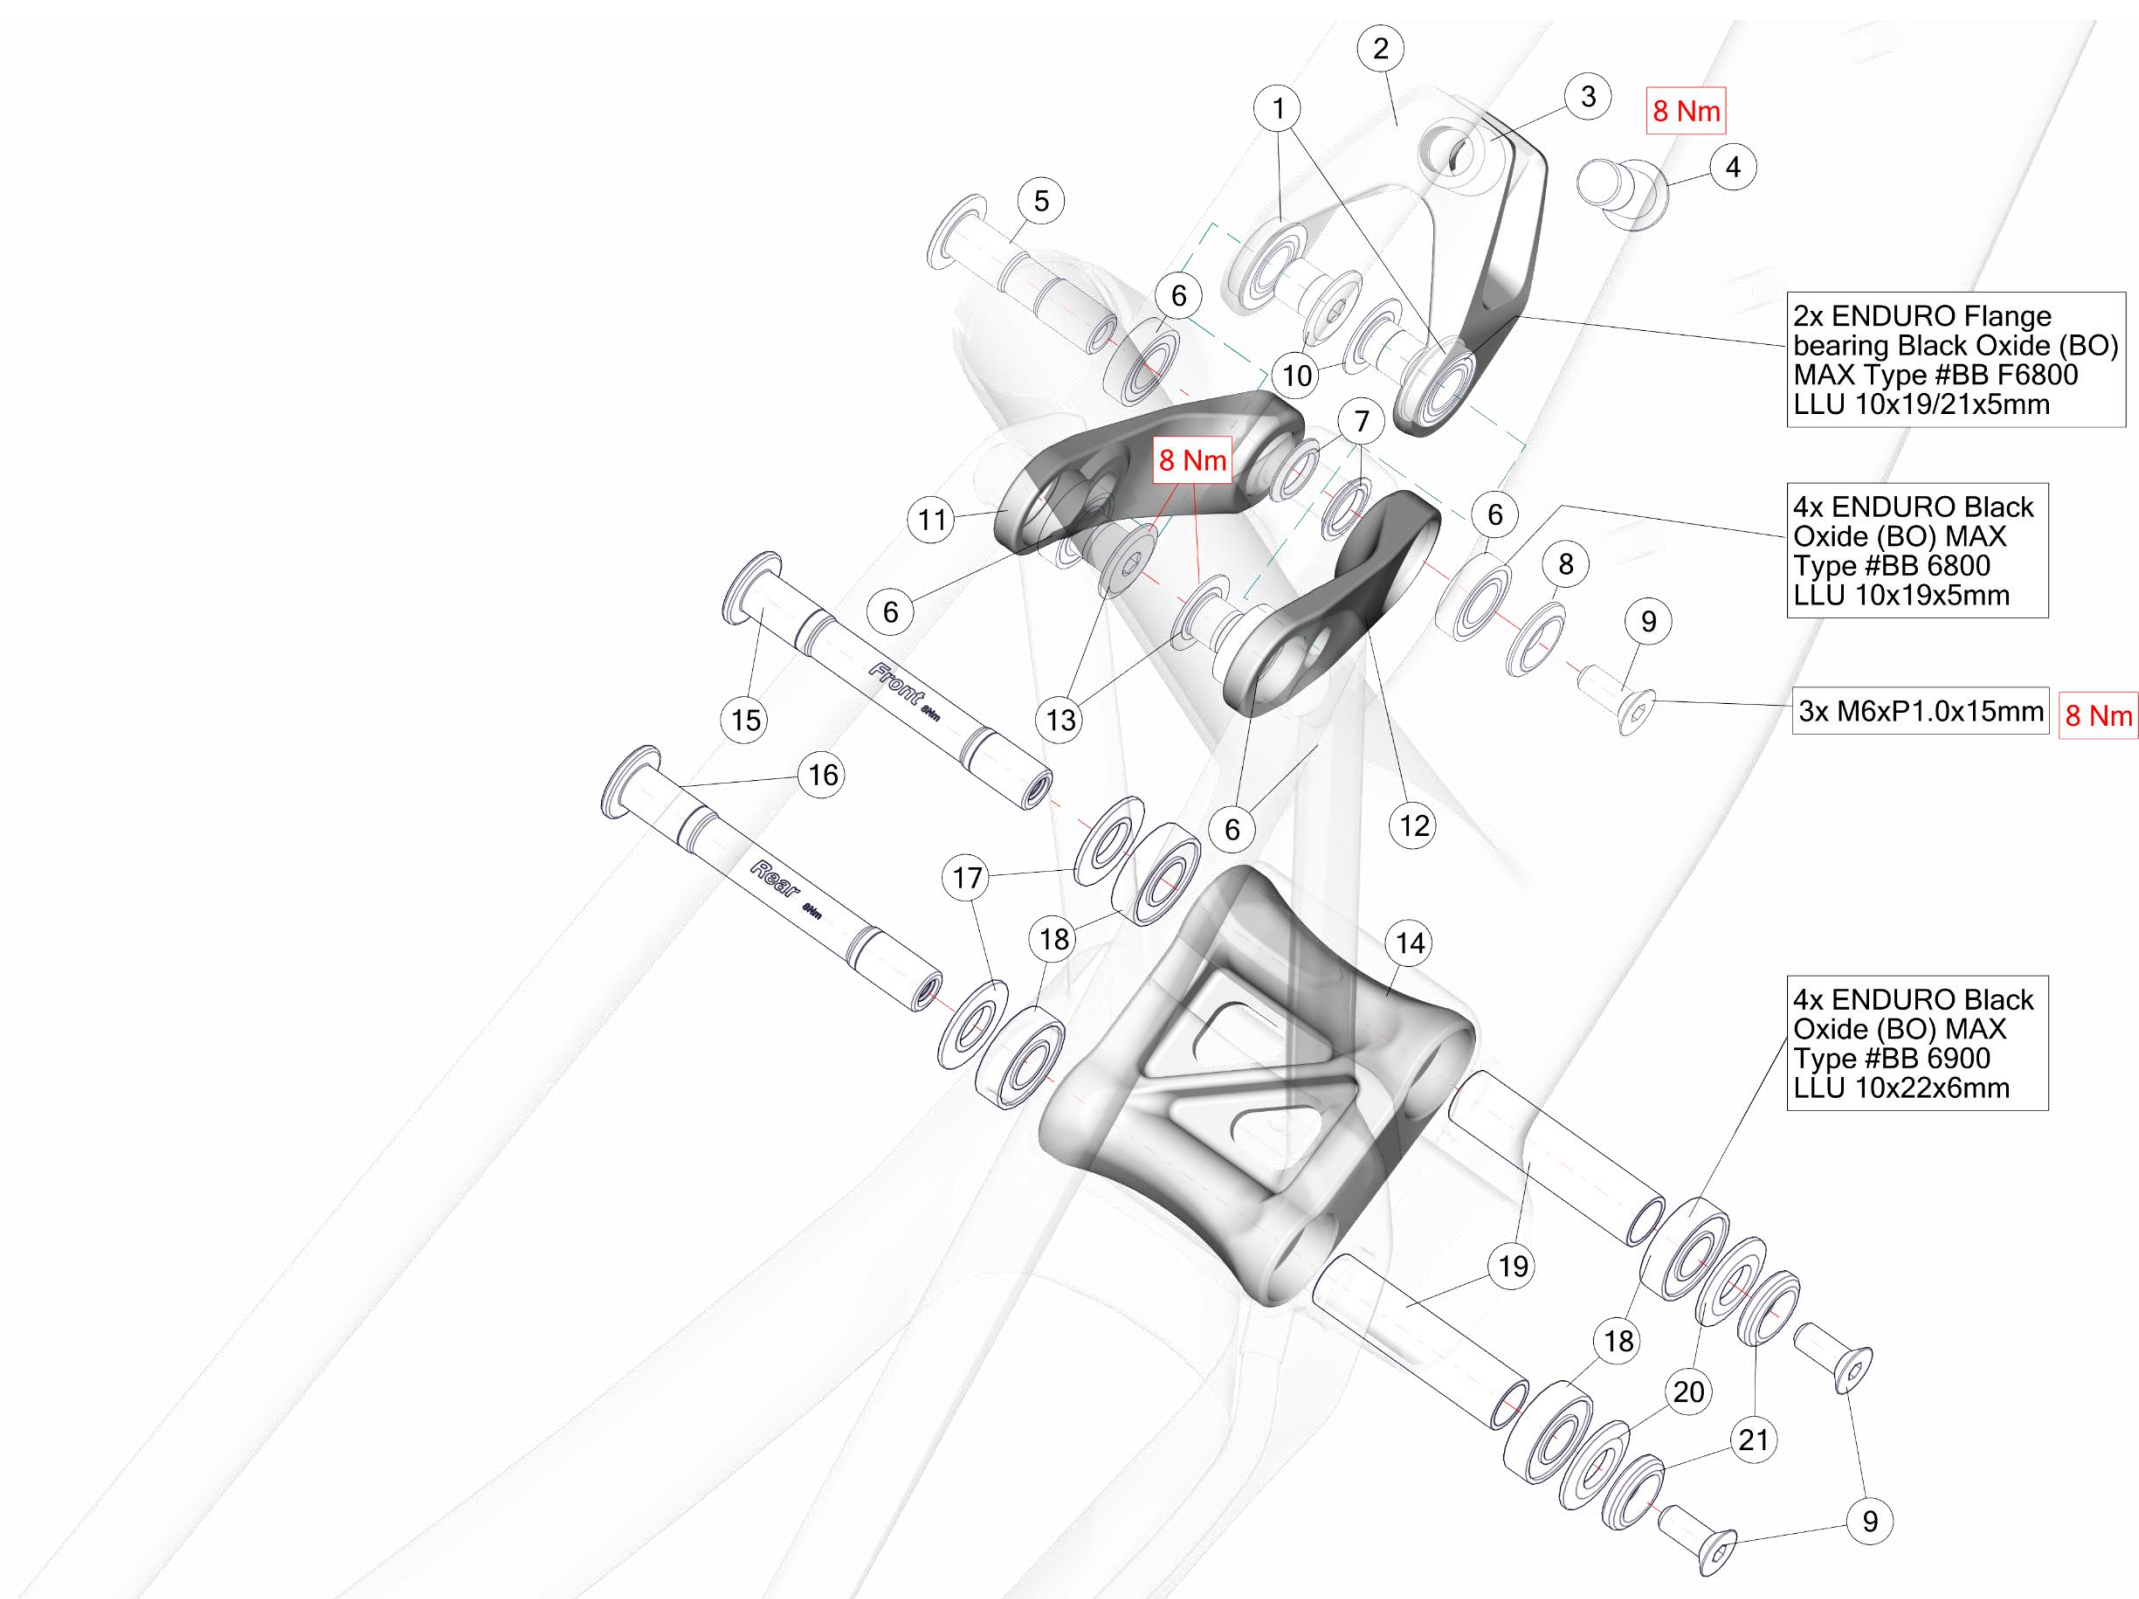

FOURSTROKE LT / Fourstroke 01 LT SUSPENSION PARTS

Pos. N°	Part N°	Part Name	Description
1-21	30004036	Fourstroke LT linkage kit	
1, 5-10, 13, 15-21	30004132	Bolt Kit No. 28	
3, 4	30004133	Rear shock bolt set No. 7	Including N° 2 from full frame view