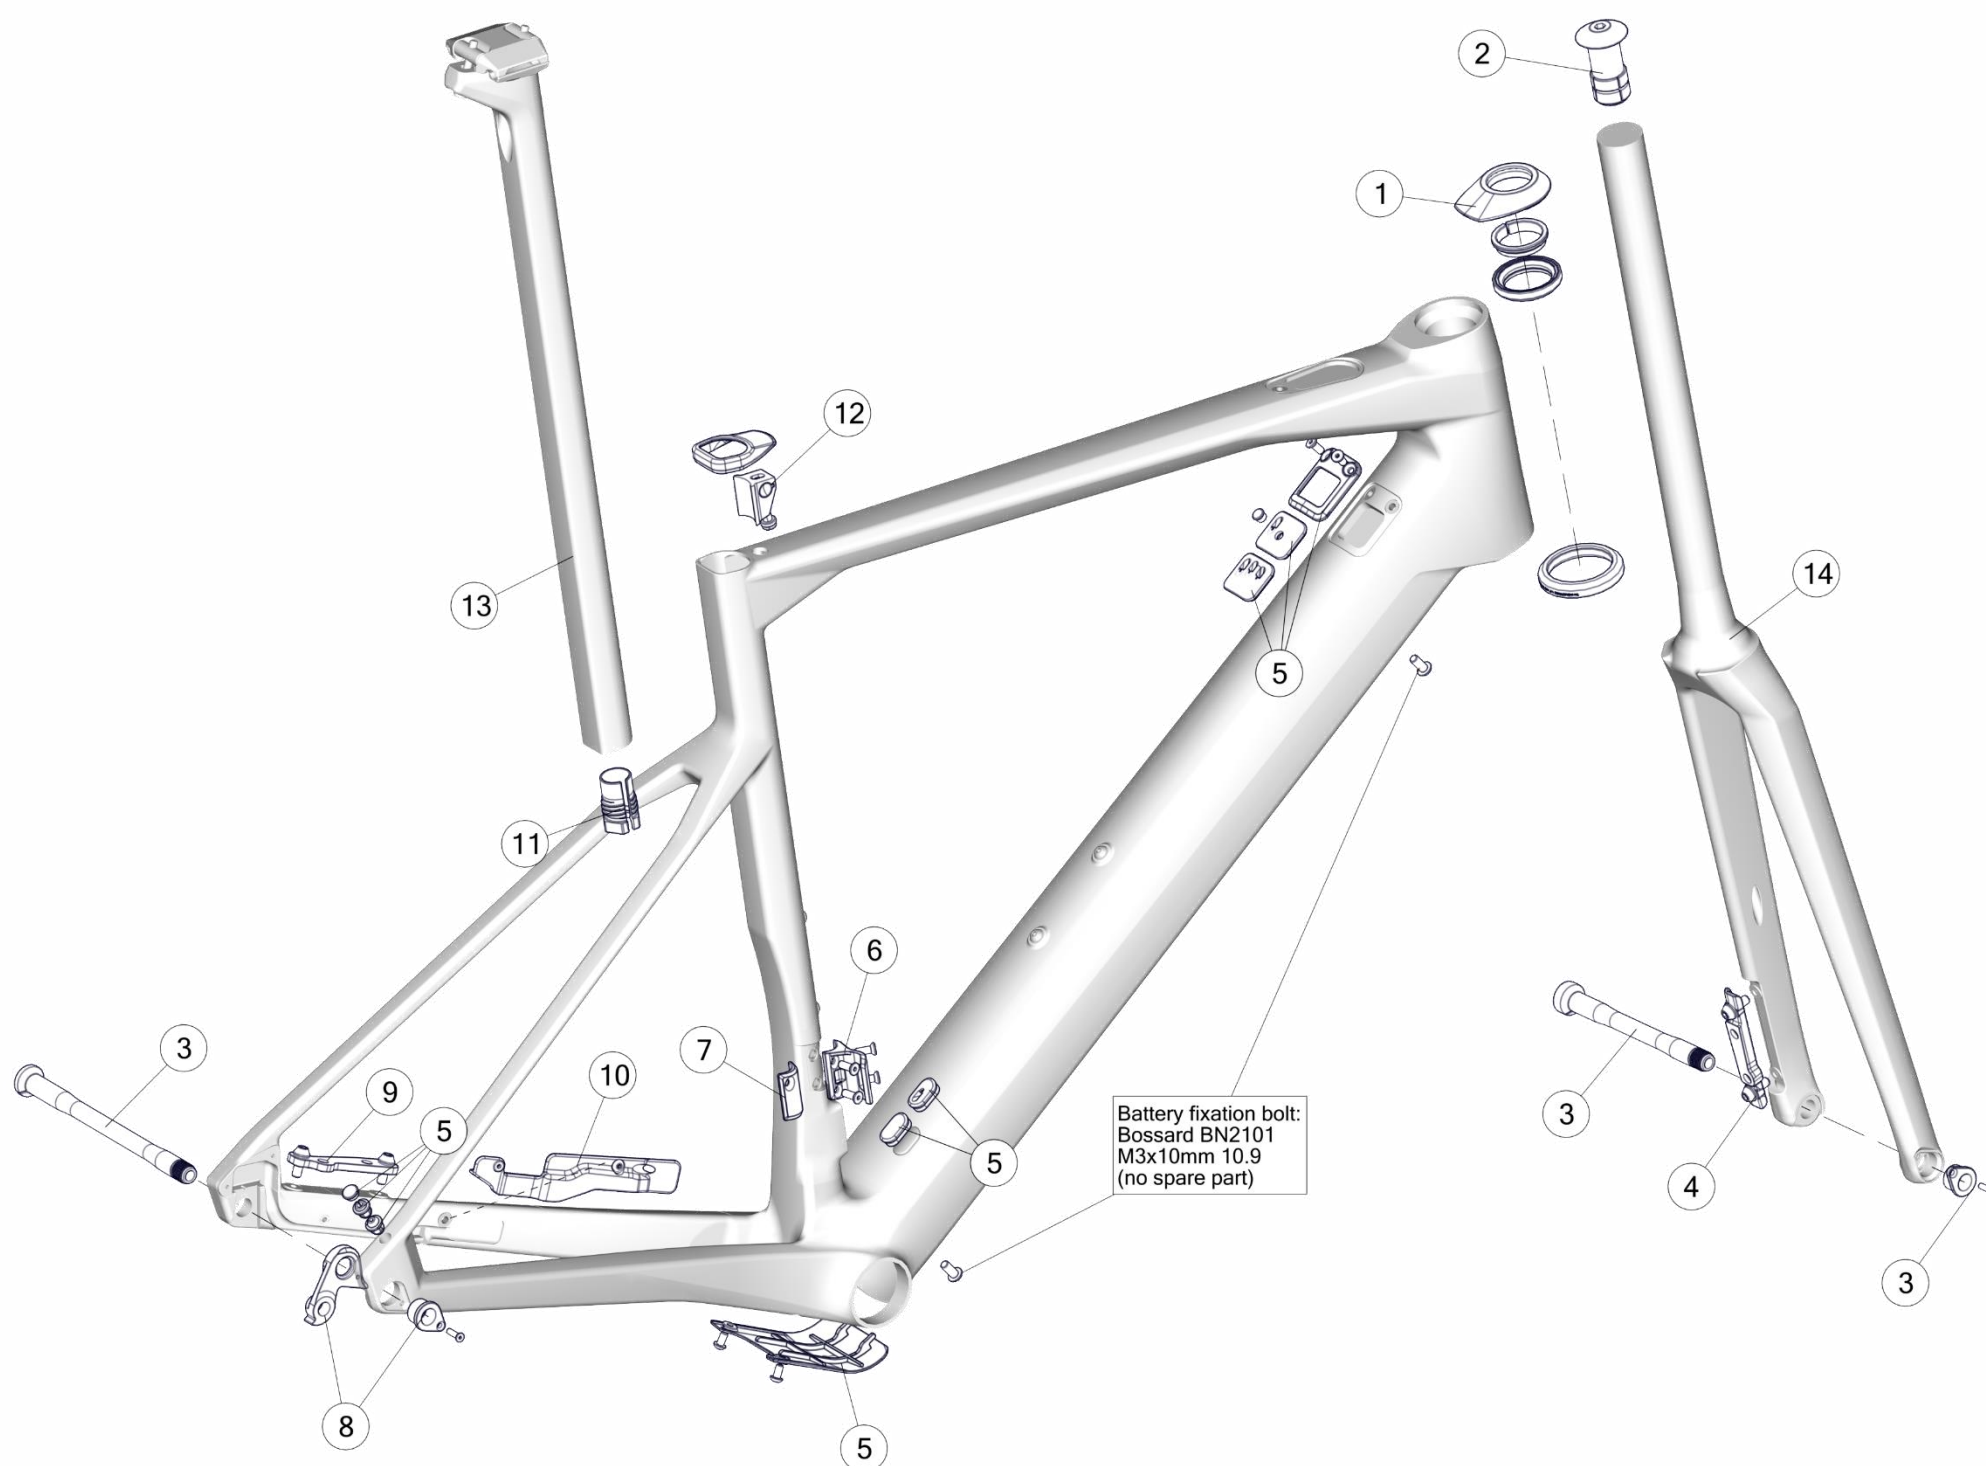

ROADMACHINE AMP

Pos. N°	Part N°	Part Name	Description
1	302093	Headset Roadmachine (w/low topcone)	
3	301628	Thru axle kit #1	M12x1x122mm/ M12x1x161mm, tapered head
4	3000715	Brake Mount Adapter RM01 / RM	
5	30001755	Cable guide #31	
6	300706	Roadmachine FD hanger	
7	30002021	Front derailleur cover	
8	30001756	Dropout #77	11-speed
8	30004831	Dropout #80	12-speed
9	30001757	Rear Brake Mount Adapter RM AMP	
10	30004832	MY22 chainstay cable guide	
11	212500	Internal Battery Adapter	
12	30001766	Seatpost Clamp #29	
13	30006270	SP DS5, 4, 15-400	15mm offset, 400mm length
13	30006247	SP DS5, 4, 0-360	0mm offset, 360mm length
14	30004274	Flat Steerer Fork RM ready to paint 47-51	
14	30004275	Flat Steerer Fork RM AMP ready to paint 54-61