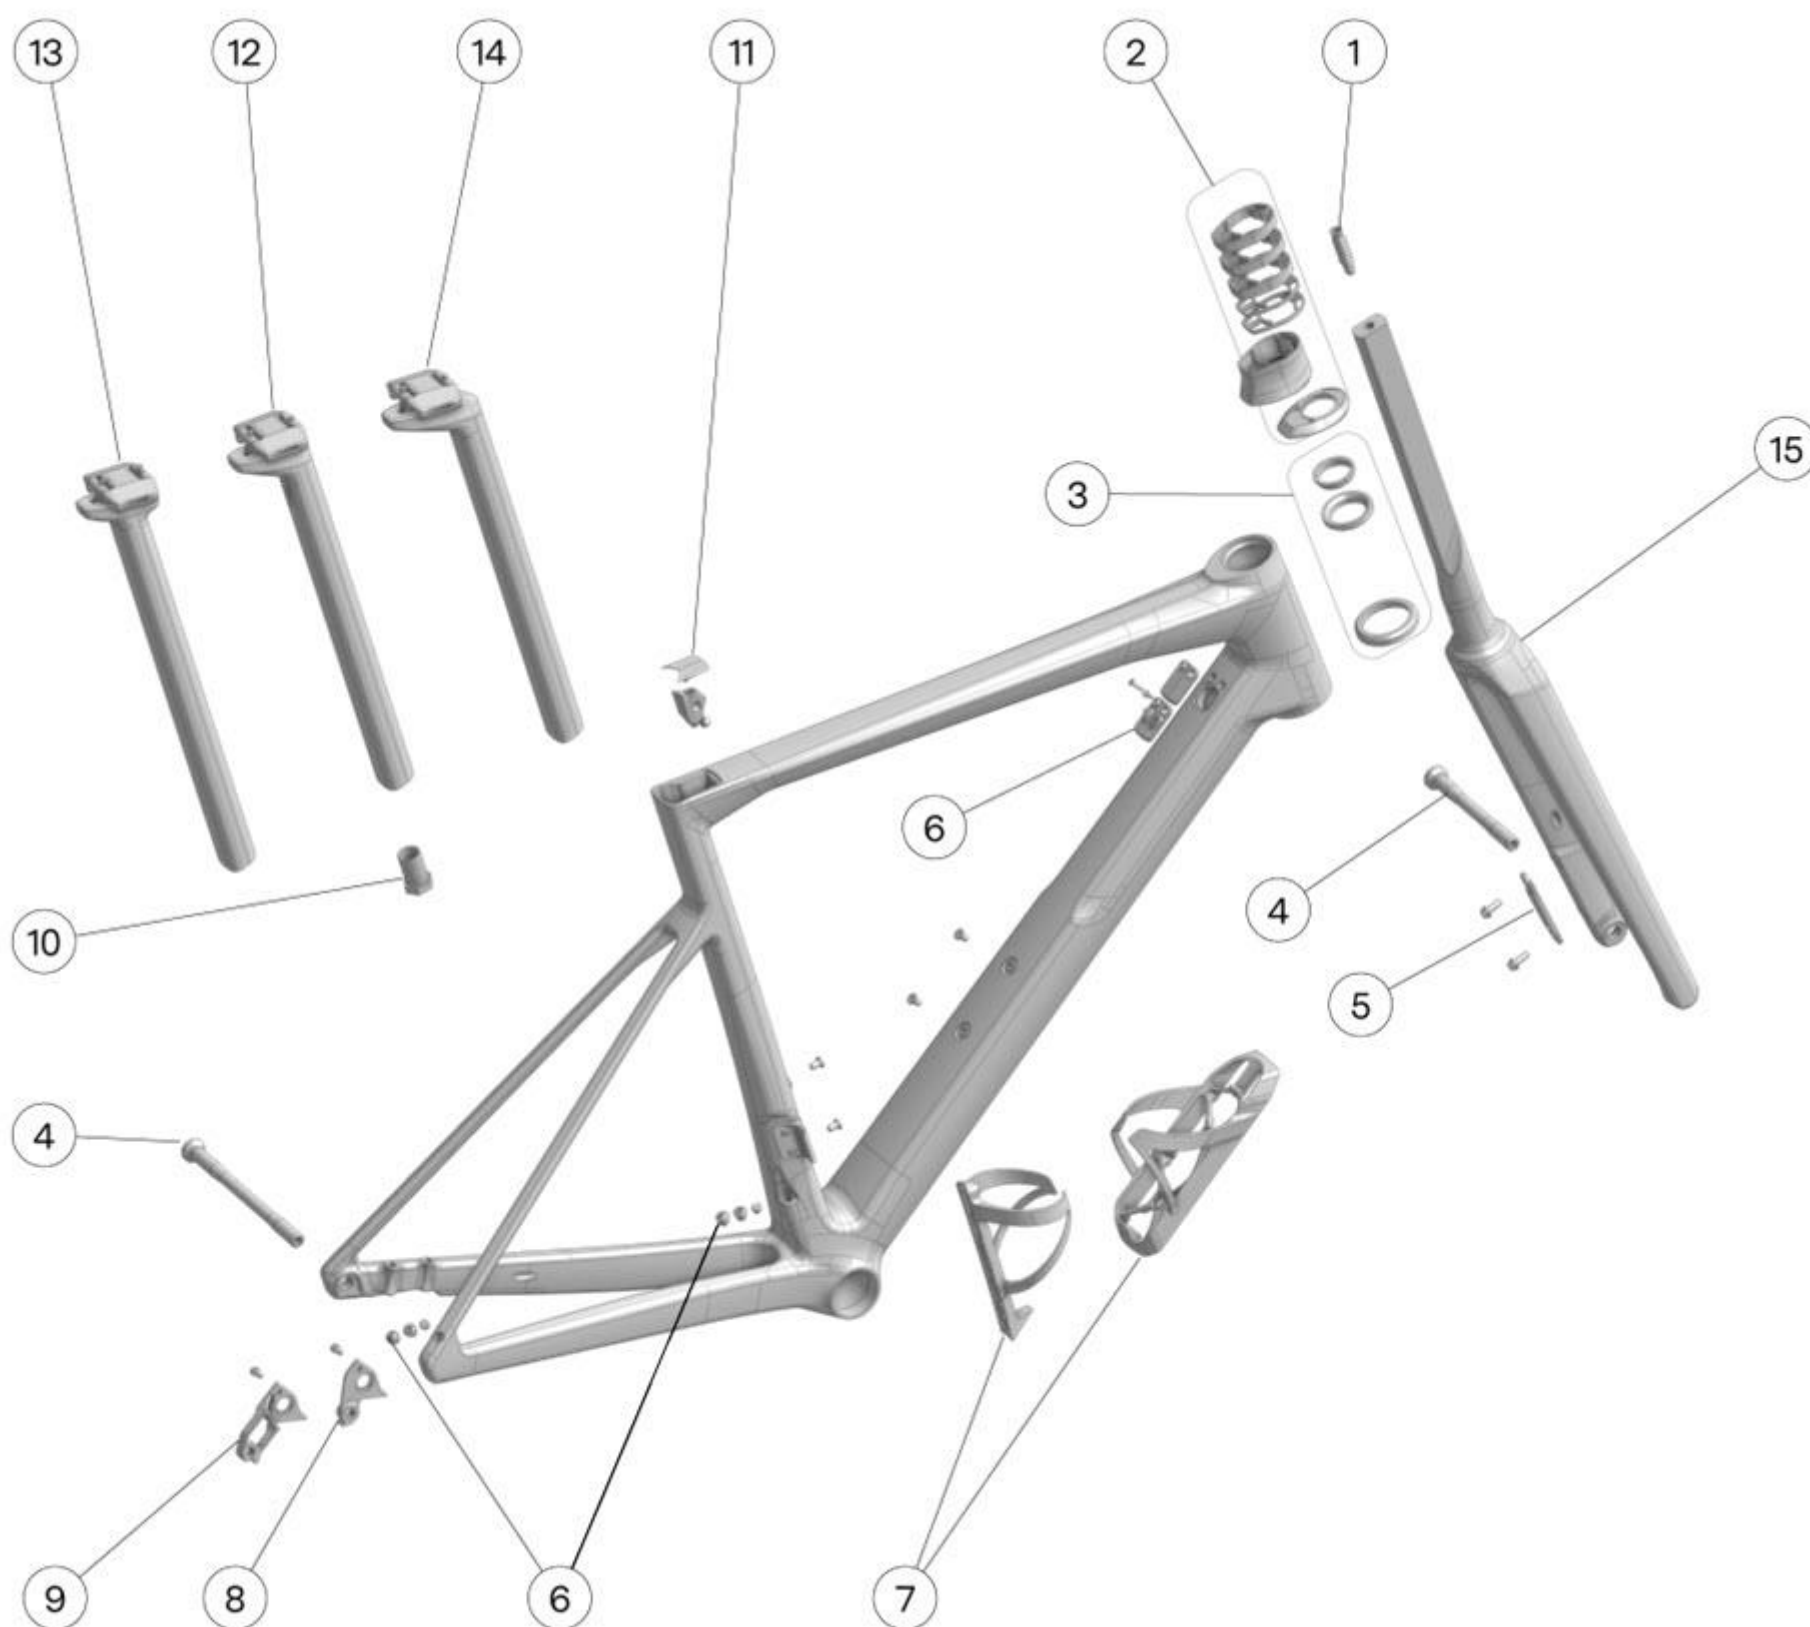

TEAMMACHINE SLR Gen4.5

Pos. N°	Part N°	Part Name	Description
1	30007222	FSTR expander bolt, short	Flat Steerer Expander Bolt, Incl. Top Cap Bolt
2	30001801	TC Set ICS2, ICS CBN BLK SLR01 - p2p	Topcone Set ICS2 ICS Carbon
3	30000704	HS B 13	Standard headset bearings
4	30000699	Axle Kit #7 Stealth	Front and rear thru-axle kit
5	30000714	BRK Mount ADP SLR01 SLR	Front brake caliper adapter
6	30000713	Cable Guide #27	Downtube cover, cable guide, bolts and rubber plugs
7	30000698	Aero Cage Set	
8	30000700	Dropout #71	Sram/Campagnolo/Shimano Direct Attachment
9	30000701	Dropout #72	Shimano Direct Mount
10	212500	Internal Battery Adapter	Shimano battery adapter for seatpost with foam core
11	30000702	SP CMP #26	
12	30000742	SP SLR01 15mm OFFSET - p2p	stealth
13	30000741	SP SLR01 0mm OFFSET - p2p	stealth
14	30000743	SP SLR01 30mm OFFSET - p2p	stealth
15	30007658	FK FSTR SLR V0 cbn 47-51 MY26	Var0
15	30007659	FK FSTR SLR V0 cbn 54-61 MY26	Var0