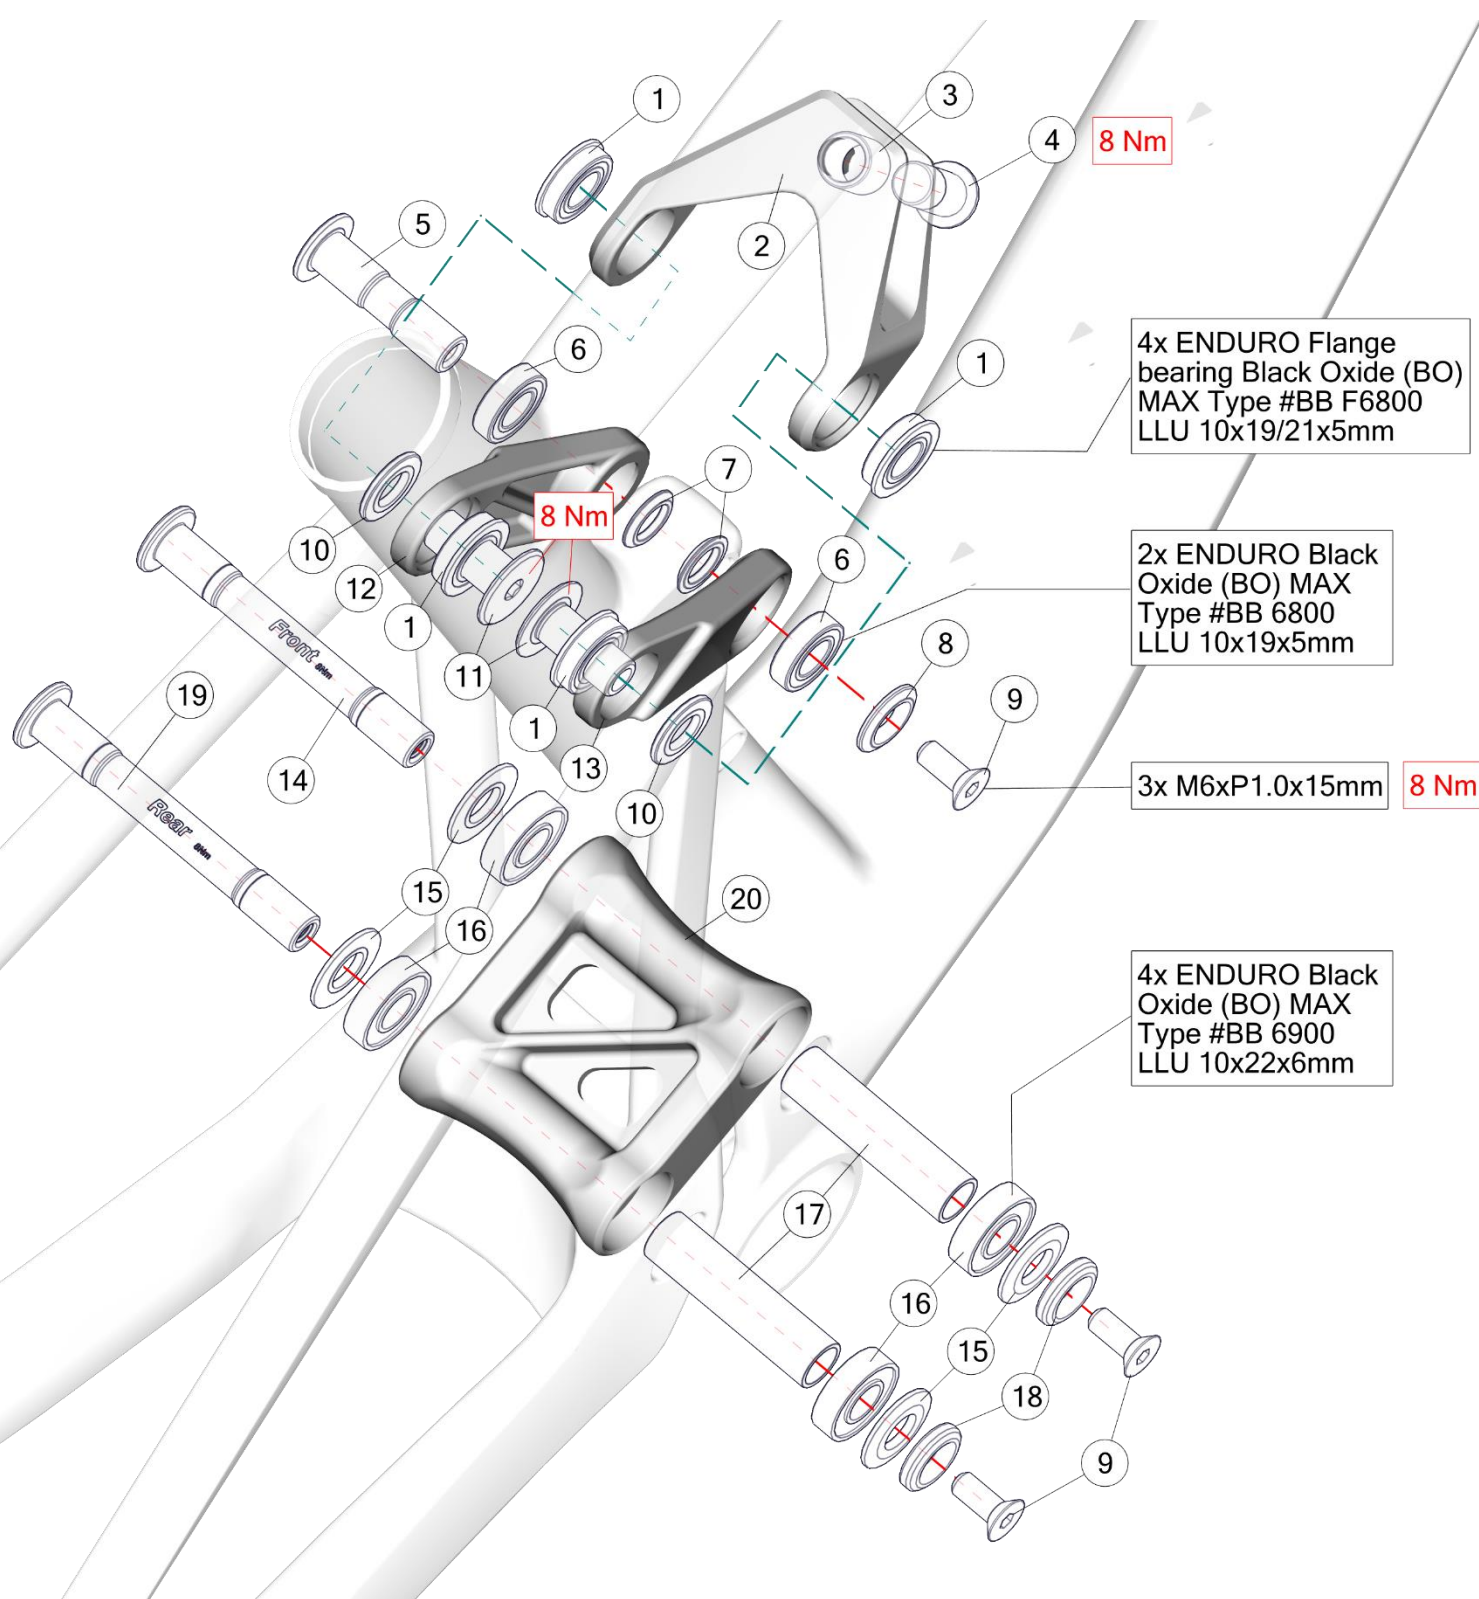

FOURSTROKE 01 / FOURSTROKE SUSPENSION PARTS

Pos. N°	Part N°	Part Name	Description
1-20	30004131	Fourstroke 01/ Fourstroke linkage kit	
1, 5-11, 1-19	30004037	Bolt Kit No. 29	
3, 4	30004133	Rear shock bolt set No. 7	Including N° 15 from full frame view